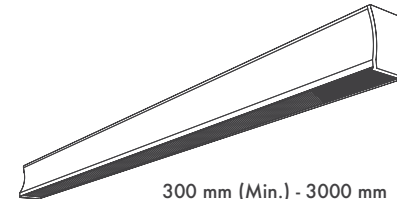

Technical Informations / Tekniksel Bilgiler

300 mm (Min.) - 3000 mm
(Max. For Single Pieces)