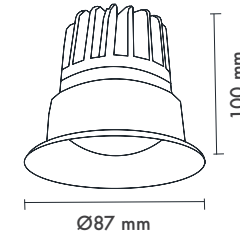

Technical Informations / Tekniksel Bilgiler

Available Finishes
Uygulama Renkleri

● Textured White Ral 9016

● Textured Black Ral 9005

● Textured Grey Ral 9006

*See page 678 for more finishes.

*Daha fazla renk için sayfa 678'e bakınız.