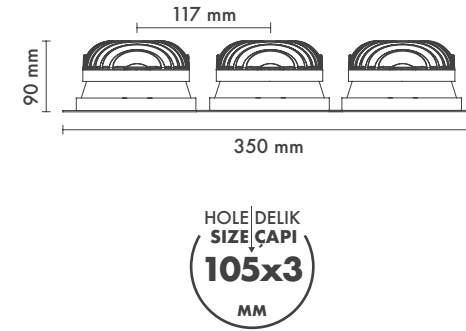

Technical Informations / Tekniksel Bilgiler

Available Finishes
Uygulama Renkleri

● Textured White Ral 9016

● Textured Black Ral 9005

● Textured Grey Ral 9006

*See page 678 for more finishes.

*Daha fazla renk için sayfa 678'e bakınız.