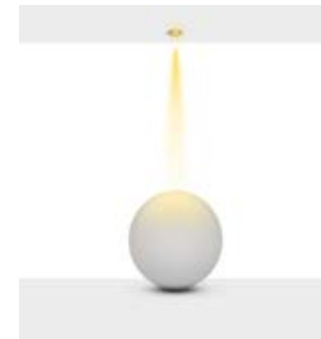

Beam Informations/ Açılabilir Bilgiler

Narrow 23°

Medium 37°

Wide 51°

Additional / Ek Bilgiler

Product Name :
3 Hours Emergency Battery

Product Name :
Urth Cable + 3 Pin Connector
with Urth Protection

Product Name :
Honey Comb Ø50 /
Kamaşma Engelleyici Petek
Ø50