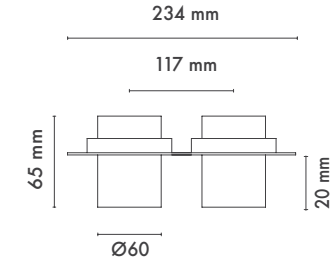

Technical Informations / Tekniksel Bilgiler

Available Finishes
Uygulama Renkleri

● Textured White Ral 9016

● Textured Black Ral 9005

● Textured Grey Ral 9006

*See page 678 for more finishes.

*Daha fazla renk için sayfa 678'e bakınız.