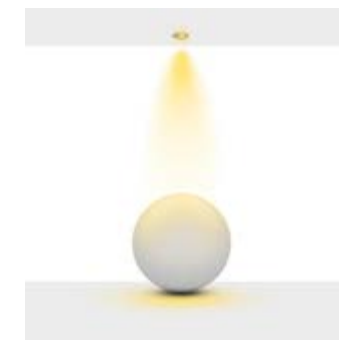

Product Name: Alba Square
Product Code: M 300-38 ODC10
Model No: 12030038

Product Specification / Ürün Özellikleri

Alba Square

Alba Kare

Installation Type : Recessed

Montaj Tipi : Sıva Altı

Body and Heatsink : Aluminium Body and Aluminium Injection Heatsink
Lens : PMMA

Gövde ve Soğutucu : DKP Metal Gövde ve Alüminyum Enjeksiyon Soğutucu
Lens : PMMA

Body Color : Electrostatic Powder Coating

Gövde Rengi : Elektrostatik Toz Boya

Led : Samsung

Led : Samsung

Driver : Tridonic / Philips / Osram / Eaglerise

Sürücü : Tridonic / Philips / Osram / Eaglerise

Beam Options : 20° / 47°

Açı Seçenekleri : 20° / 47°

Protection Type : IP20 / IP44

Koruma Sınıfı : IP20 / IP44

Hole Size : Ø105mm

Delik Çapı : Ø105mm

Dimming Options : Phase-Cut / 1-10 V / DALI

Dim Opsiyonları : Triak / 1-10 V / DALI

Product Dimensions : H:60mm W:117mm

Ürün Ölçüleri : Y:60mm G:117mm

	3000K Lumen	4000K Lumen	5000K Lumen	mA	Watt	CRI
Samsung Cob Led	710 lm	770 lm	830 lm	180	7 Watt	>80
Samsung Cob Led	1010 lm	1070 lm	1130 lm	250	10 Watt	>80
Samsung Cob Led	1222 lm	1261 lm	1313 lm	350	13 Watt	>80

Technical Informations / Tekniksel Bilgiler

Various Inside Finishes
Kademe Renklendirilebilir

Available Finishes
Uygulama Renkleri

● Textured White Ral 9016

● Textured Black Ral 9005

● Textured Grey Ral 9006

*See page 678 for more finishes.

*Daha fazla renk için sayfa 678'e bakınız.

Beam Informations/ Açısıl Bilgiler

Medium 47°

Additional / Ek Bilgiler