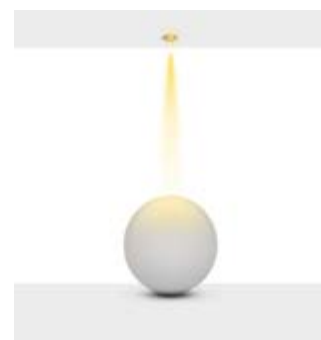

Beam Informations/ Açısız Bilgiler

Narrow 23°