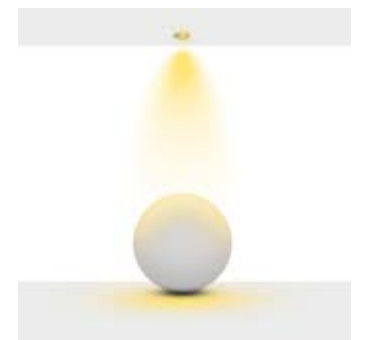

Beam Informations/ Açısıl Bilgiler

Narrow 23°

Medium 37°

Wide 51°

Additional / Ek Bilgiler

Product Name :
3 Hours Emergency Battery

Product Name :
Urth Cable + 3 Pin Connector
with Urth Protection

Product Name :
Honey Comb Ø50 /
Kamaşma Engelleyici Petek
Ø50