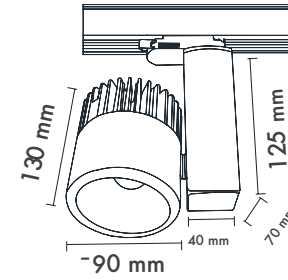

Technical Informations / Tekniksel Bilgiler

Various Inside Reflectos
Çeşitlendirilebilir İç Reflektolar

Available Finishes
Uygulama Renkleri

● Textured White Ral 9016

● Textured Black Ral 9005

● Textured Grey Ral 9006

*See page 678 for more finishes.

*Daha fazla renk için sayfa 678'e bakınız.