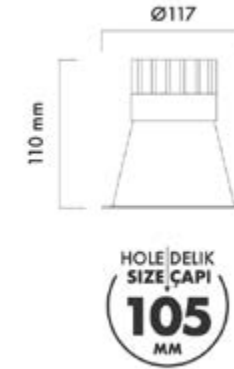

Technical Informations / Tekniksel Bilgiler

Various Inside Finishes
Kademe Renklendirilebilir

Available Finishes
Uygulama Renkleri

● Textured White Ral 9016

● Textured Black Ral 9005

● Textured Grey Ral 9006

*See page 678 for more finishes.

*Daha fazla renk için sayfa 678'e bakınız.