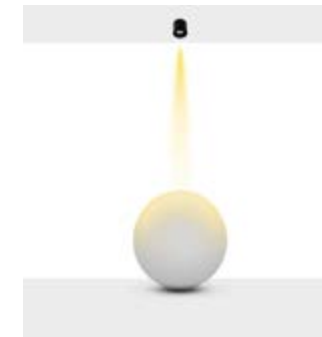

Beam Informations/ Açılabilir Bilgiler

Narrow 19°