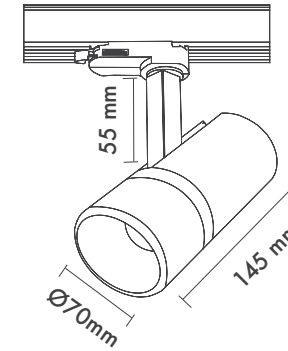

Technical Informations / Tekniksel Bilgiler

Available Finishes
Uygulama Renkleri

● Textured White Ral 9016

● Textured Black Ral 9005

● Textured Grey Ral 9006

* See page 678 for more finishes.

* Daha fazla renk için sayfa 678'e bakınız.