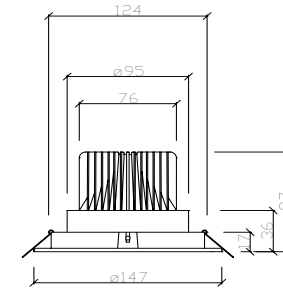

Available Finishes
Uygulama Renkleri

Textured White Ral 9016

Textured Black Ral 9005

Textured Grey Ral 9006

*See page 678 for more finishes.

*Daha fazla renk için sayfa 678'e bakınız.