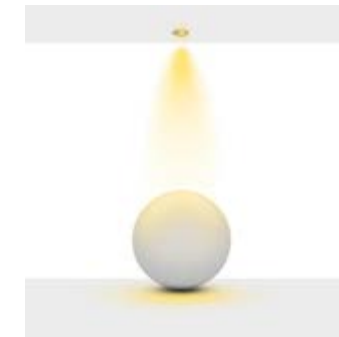

Beam Informations/ Açılabilir Bilgiler

Narrow 25° / Lens

Medium 47°

Additional / Ek Bilgiler

Product Name :
3 Hours Emergency Battery

Product Name :
Urth Cable + 3 Pin Connector
with Urth Protection

Product Name: Aries Square
Product Code: M 300-20 OC10
Model No: 12030020