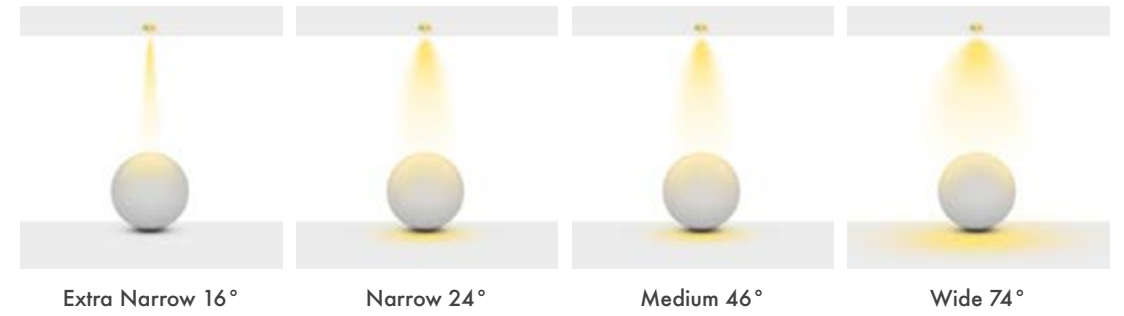

Beam Informations/ Açışal Bilgiler

Additional / Ek Bilgiler

Product Name :
3 Hours Emergency Battery

Product Name :
Urth Cable + 3 Pin Connector
with Urth Protection

Product Name :
Tridonic Set (Driver + Cob +
Holder)

Product Name :
Anti-Glare Shield / Kamaşma
Engelleyici Kalkan