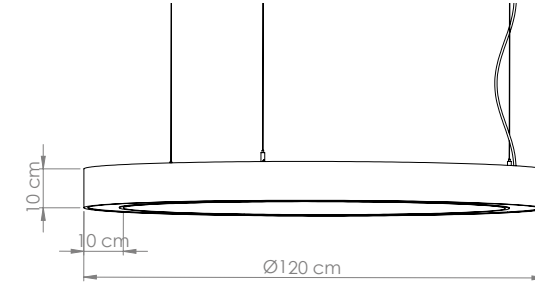

Technical Informations / Tekniksel Bilgiler

Available Finishes
Uygulama Renkleri

● Textured White Ral 9016

● Textured Black Ral 9005

● Textured Grey Ral 9006

*See page 678 for more finishes.

*Daha fazla renk için sayfa 678'e bakınız.