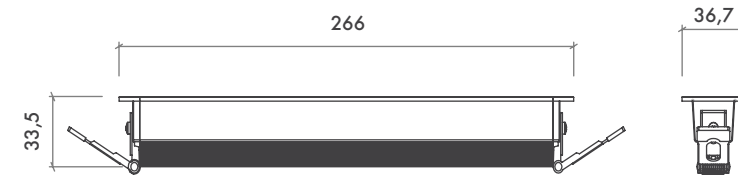

Technical Informations / Tekniksel Bilgiler

HOLE/DELİK
SIZE/ÇAPI
26x257
MM

High-definition optics made of high quality pmma material, integrated in the mirror antiglare screen that defines emission with luminance control UGR<10.