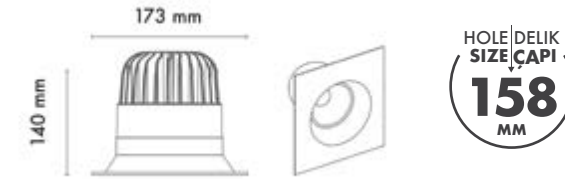

Technical Informations / Tekniksel Bilgiler

Available Finishes
Uygulama Renkleri

Textured White Ral 9016

Textured Black Ral 9005

Textured Grey Ral 9006

*See page 678 for more finishes.

*Daha fazla renk için sayfa 678'e bakınız.