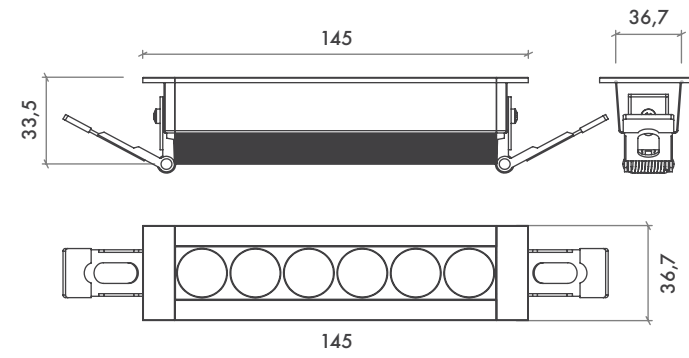

UGR : <10

Delik Çapı : Ø26x136mm

Dim Opsiyonları : Triak / 1-10 V / DALI

Ürün Ölçüleri : Y:34mm G:37mm U:145mm

Technical Informations / Tekniksel Bilgiler

HOLE|DELİK
SIZE|ÇAPI
26x136
MM

High-definition optics made of high quality pmma material, integrated in the mirror antiglare screen that defines emission with luminance control UGR<10.