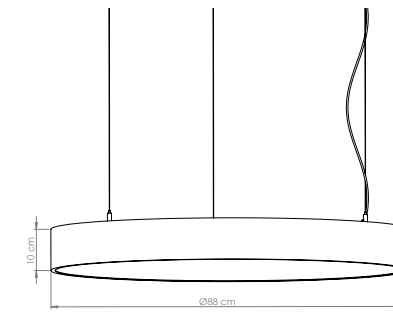

Technical Informations / Tekniksel Bilgiler

Available Finishes
Uygulama Renkleri

● Textured White Ral 9016

● Textured Black Ral 9005

● Textured Grey Ral 9006

* See page 678 for more finishes.

* Daha fazla renk için sayfa 678'e bakınız.