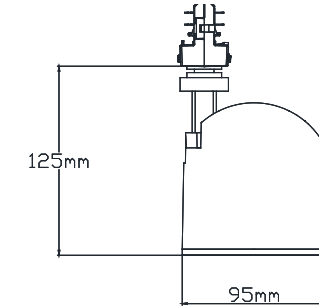

Technical Informations / Tekniksel Bilgiler

Available Finishes
Uygulama Renkleri

- Textured White Ral 9016
- Textured Black Ral 9005
- Textured Grey Ral 9006