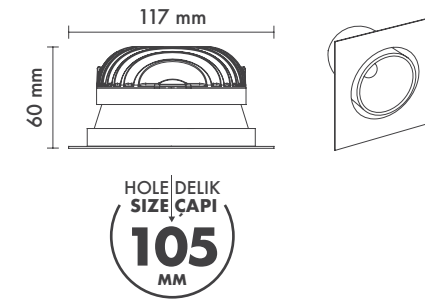

Technical Informations / Tekniksel Bilgiler

Various Inside Finishes
Kademe Renklendirilebilir

Available Finishes
Uygulama Renkleri

● Textured White Ral 9016

● Textured Black Ral 9005

● Textured Grey Ral 9006

*See page 678 for more finishes.

*Daha fazla renk için sayfa 678'e bakınız.