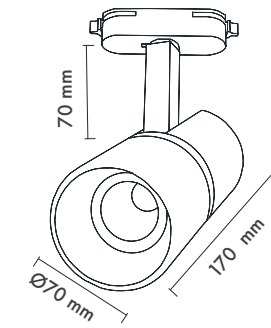

Technical Informations / Tekniksel Bilgiler

Front View of Reflecto Track 10 Slim Type

Available Finishes
Uygulama Renkleri

● Textured White Ral 9016

● Textured Black Ral 9005

● Textured Grey Ral 9006

*See page 678 for more finishes.

*Daha fazla renk için sayfa 678'e bakınız.

Various Inside Reflectos
Çeşitlendirilebilir İç Reflektörler