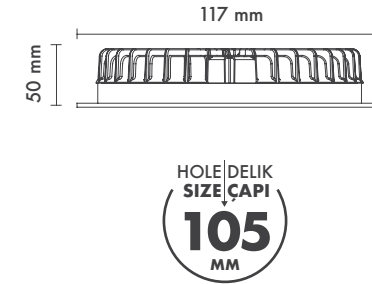

Technical Informations / Tekniksel Bilgiler

Available Finishes
Uygulama Renkleri

● Textured White Ral 9016

● Textured Black Ral 9005

● Textured Grey Ral 9006

*See page 678 for more finishes.

*Daha fazla renk için sayfa 678'e bakınız.