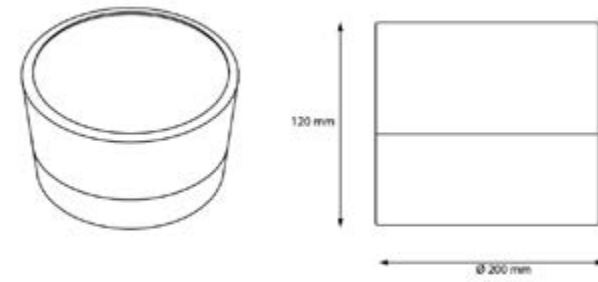

Technical Informations / Tekniksel Bilgiler

Available Finishes
Uygulama Renkleri

● Textured White Ral 9016

● Textured Black Ral 9005

● Textured Grey Ral 9006

*See page 678 for more finishes.

*Daha fazla renk için sayfa 678'e bakınız.