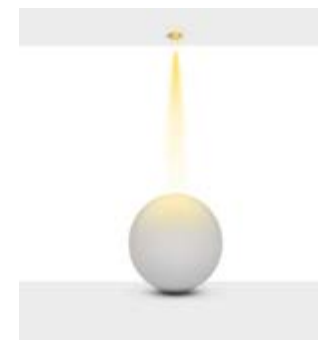

Beam Informations/ Açılabilir Bilgiler

Narrow 23°

Medium 37°

Wide 51°

Additional / Ek Bilgiler

Product Name :
3 Hours Emergency Battery

Product Name :
Urth Cable + 3 Pin Connector
with Urth Protection

Product Name :
Honey Comb Ø50 /
Kamaşma Engelleyici Petek
Ø50