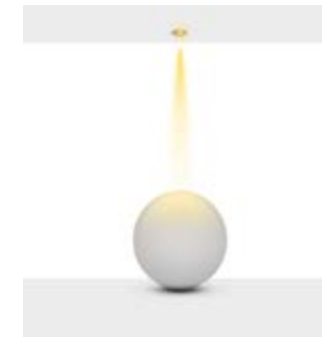

Beam Informations/ Açılabilir Bilgiler

Narrow 19°