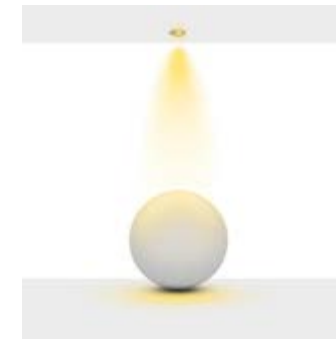

Beam Informations/ Açısıl Bilgiler

Narrow 25° / Lens

Medium 47°

Additional / Ek Bilgiler

Product Name :
3 Hours Emergency Battery

Product Name :
Urth Cable + 3 Pin Connector
with Urth Protection

Product Name: Alys 2''
Product Code: M 200-22 SC10
Model No: 12020022