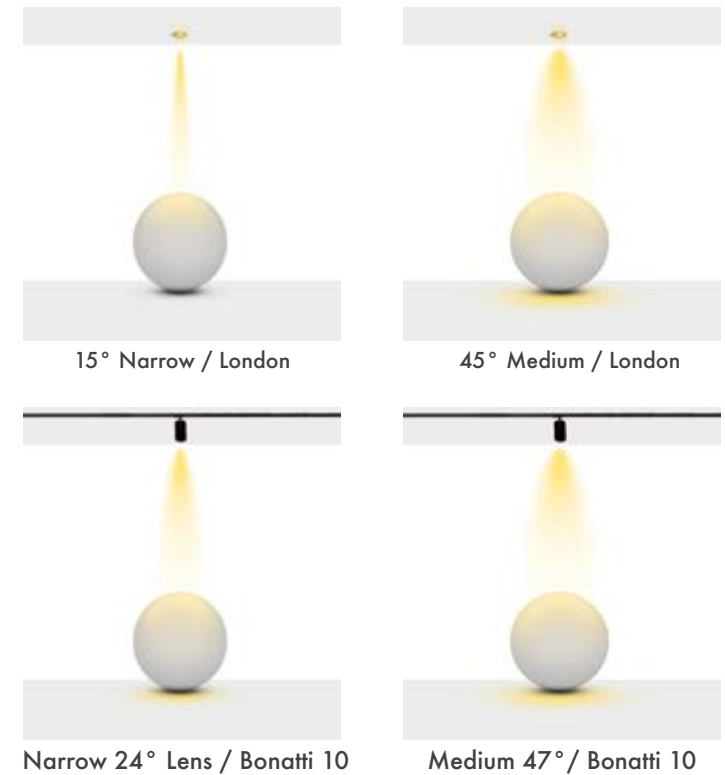

Additional / Ek Bilgiler

Product Name :
3 Hours Emergency Battery

Product Name :
Urth Cable + 3 Pin Connector
with Urth Protection

Product Name :
Suspension Cord

Product Name: Vog Messe Spot+Pendant 46 Surface
Product Code: MSMES 46-2
Model No: 13546002