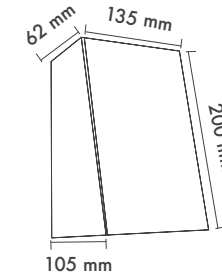

Technical Informations / Tekniksel Bilgiler

Available Finishes
Uygulama Renkleri

Textured White Ral 9016

Textured Black Ral 9005

Textured Grey Ral 9006

*See page 678 for more finishes.

*Daha fazla renk için sayfa 678'e bakınız.

	3000K Lumen	4000K Lumen	5000K Lumen	mA	Watt	CRI
Osram	1000 lm	1050 lm	1100 lm	350	10 Watt	>85