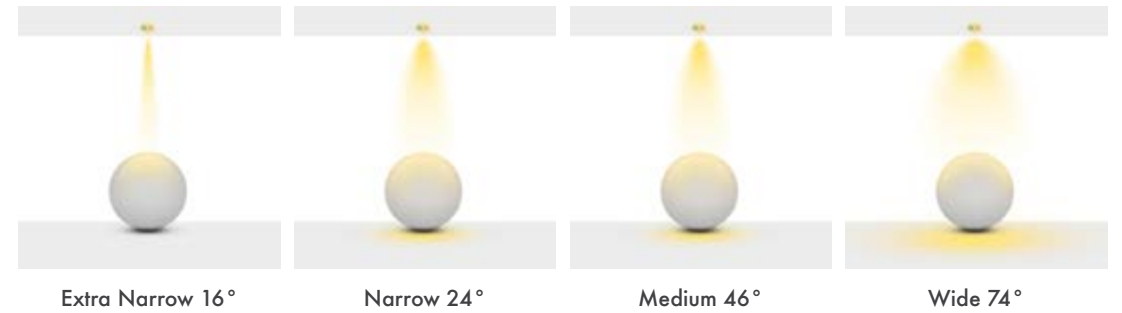

Beam Informations/ Açışal Bilgiler

Additional / Ek Bilgiler

Product Name :
3 Hours Emergency Battery

Product Name :
Urth Cable + 3 Pin Connector
with Urth Protection

Product Name :
Tridonic Set (Driver + Cob +
Holder)