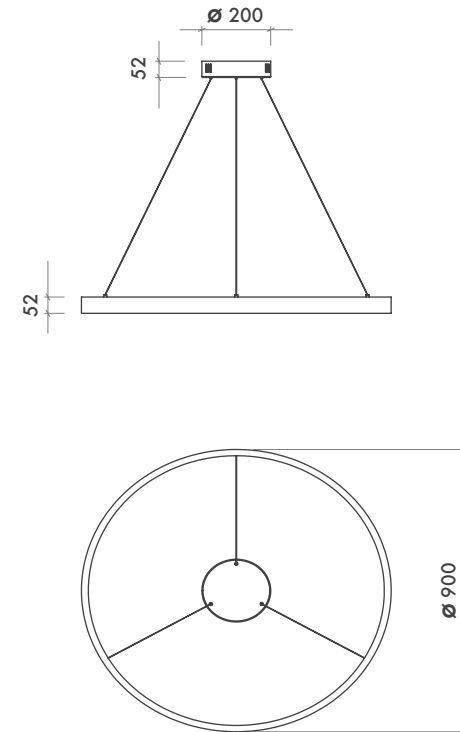

Technical Informations / Tekniksel Bilgiler

Available Finishes
Uygulama Renkleri

● Textured White Ral 9016

● Textured Black Ral 9005

● Textured Grey Ral 9006

*See page 678 for more finishes.

*Daha fazla renk için sayfa 678'e bakınız.

Additional / Ek Bilgiler

Standard : H:50mm W:500mm