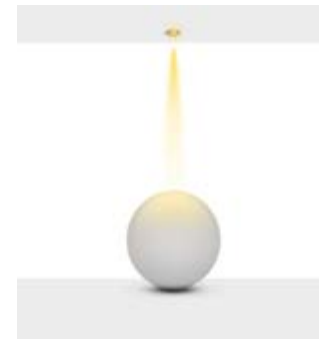

Beam Informations/ Açısız Bilgiler

Narrow 23°

Medium 37°

Wide 51°

Additional / Ek Bilgiler

Product Name :
3 Hours Emergency Battery

Product Name :
Urth Cable + 3 Pin Connector
with Urth Protection

Product Name :
Honey Comb Ø50 /
Kamaşma Engelleyici Petek
Ø50