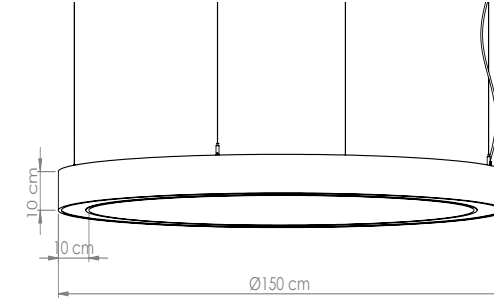

Technical Informations / Tekniksel Bilgiler

Available Finishes
Uygulama Renkleri

Textured White Ral 9016

Textured Black Ral 9005

Textured Grey Ral 9006

* See page 678 for more finishes.

* Daha fazla renk için sayfa 678'e bakınız.