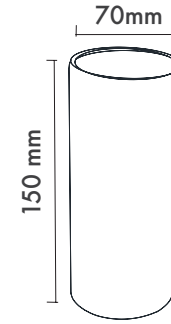

Technical Informations / Tekniksel Bilgiler

Various Inside Reflectos
Çeşitlendirilebilir İç Reflektörler