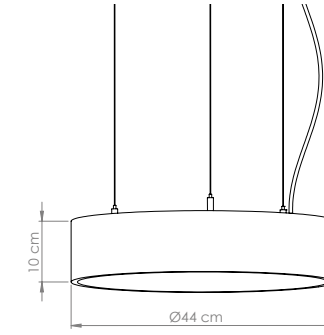

Technical Informations / Tekniksel Bilgiler

Available Finishes
Uygulama Renkleri

● Textured White Ral 9016

● Textured Black Ral 9005

● Textured Grey Ral 9006

* See page 678 for more finishes.

* Daha fazla renk için sayfa 678'e bakınız.