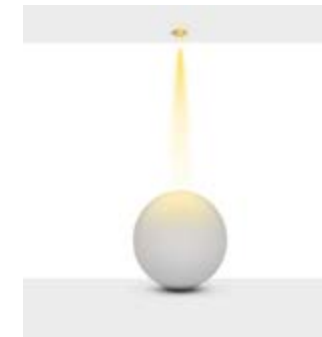

Beam Informations/ Açılabilir Bilgiler

Narrow 15°