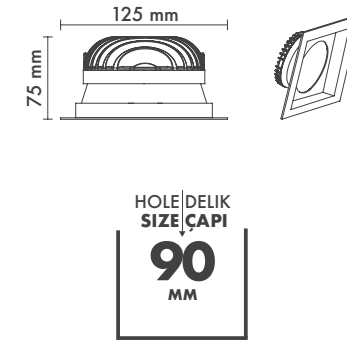

Technical Informations / Tekniksel Bilgiler

Available Finishes
Uygulama Renkleri

● Textured White Ral 9016

● Textured Black Ral 9005

● Textured Grey Ral 9006

*See page 678 for more finishes.

*Daha fazla renk için sayfa 678'e bakınız.