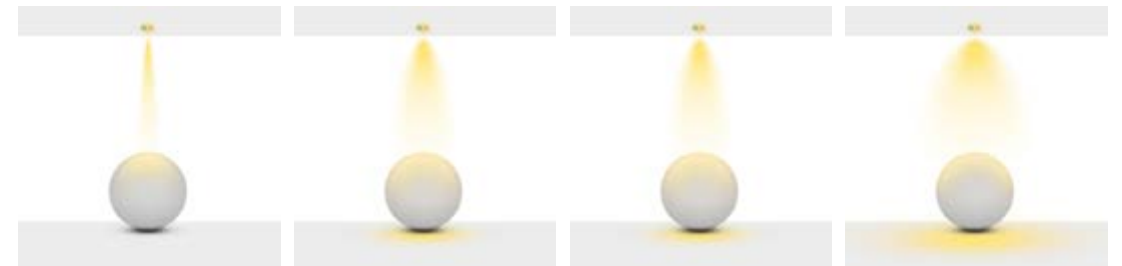

Beam Informations/ Açışal Bilgiler

Extra Narrow 16°

Narrow 24°

Medium 46°

Wide 74°

Additional / Ek Bilgiler

Product Name :
3 Hours Emergency Battery

Product Name :
Urth Cable + 3 Pin Connector
with Urth Protection