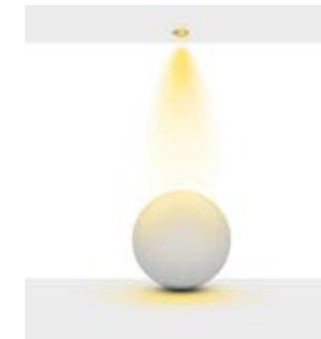

Beam Informations/ Açısız Bilgiler

Narrow 23°

Medium 37°

Wide 51°

Additional / Ek Bilgiler

Product Name :
3 Hours Emergency Battery

Product Name :
Urth Cable + 3 Pin Connector
with Urth Protection

Product Name :
Honey Comb Ø50 /
Kamaşma Engelleyici Petek
Ø50