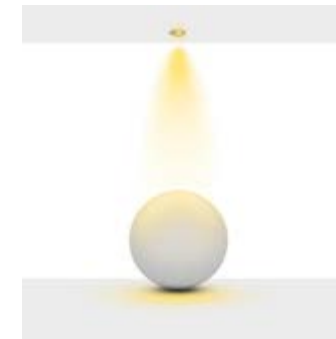

Beam Informations/ Açıl Bilgiler

Narrow 25° / Lens

Medium 47°

Additional / Ek Bilgiler

Product Name :
3 Hours Emergency Battery

Product Name :
Urth Cable + 3 Pin Connector
with Urth Protection

Product Name: Alba Square
Product Code: M 300-38 ODC10
Model No: 12030038