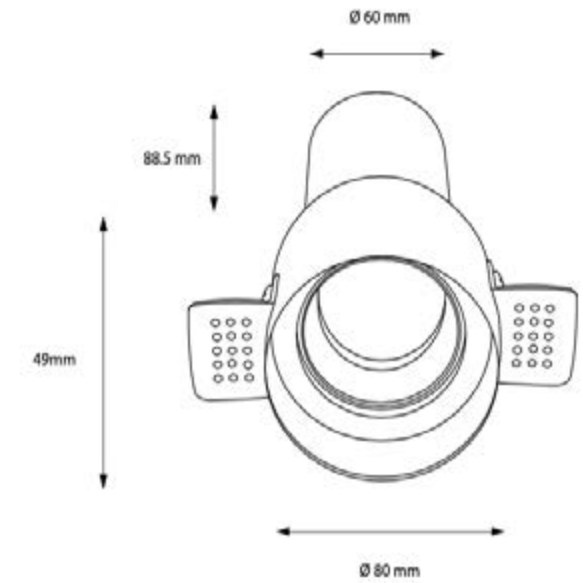

Technical Informations / Tekniksel Bilgiler

HOLE DELİK
SIZE ÇAPI
82
MM

Available Finishes
Uygulama Renkleri

● Textured White Ral 9016

● Textured Black Ral 9005

● Textured Grey Ral 9006

*See page 678 for more finishes.

*Daha fazla renk için sayfa 678'e bakınız.