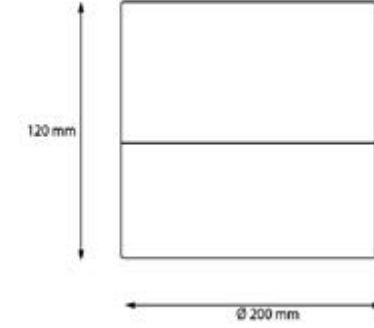

Technical Informations / Tekniksel Bilgiler

Various Inside Finishes
Kademe Renklendirilebilir

Available Finishes
Uygulama Renkleri

● Textured White Ral 9016

● Textured Black Ral 9005

● Textured Grey Ral 9006

*See page 678 for more finishes.

*Daha fazla renk için sayfa 678'e bakınız.