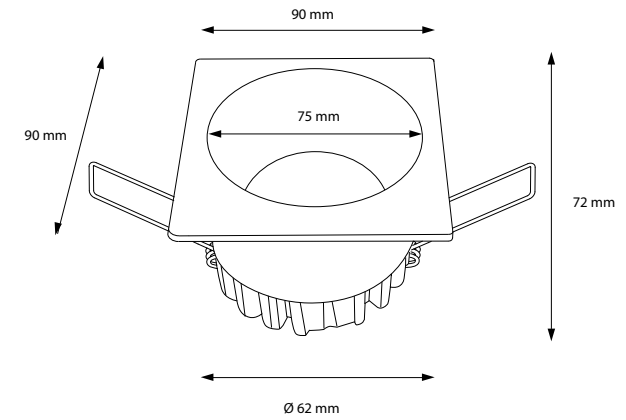

Technical Informations / Tekniksel Bilgiler

Available Finishes
Uygulama Renkleri

● Textured White Ral 9016 ● Textured Black Ral 9005 ● Textured Grey Ral 9006

*See page 678 for more finishes.

*Daha fazla renk için sayfa 678'e bakınız.