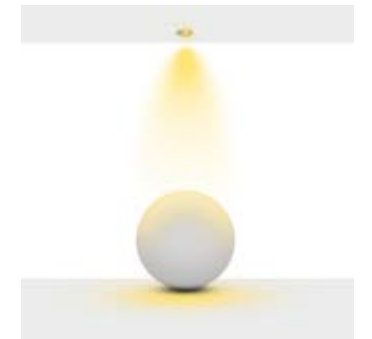

Product Name: Luxis Trimless Trio
Product Code: MA 827-12 03
Model No: 120827123

Product Specification / Ürün Özellikleri

Luxis Trimless Trio

Installation Type : Recessed

Body and Heatsink : Aluminium Injection Body and Heatsink

Glass Options : Tempered (Standard) / Frosted

Body Color : Electrostatic Powder Coating

Led : Samsung

Driver : Tridonic / Philips / Osram / Eaglerise

Beam Options : 23° / 37° / 51°

Protection Type : IP20 / IP44

Hole Size : Ø90 x 250mm

Dimming Options : Phase-Cut / 1-10 V / DALI

Product Dimensions : H:90mm W:250mm

Luxis Çerçevesiz Üçlü

Montaj Tipi : Sıva Altı

Gövde ve Soğutucu : Alüminyum Enjeksiyon Gövde ve Soğutucu

Cam Çeşitleri : Temperli (Standart) / Buzlu

Gövde Rengi : Elektrostatik Toz Boya

Led : Samsung

Sürücü : Tridonic / Philips / Osram / Eaglerise

Açı Seçenekleri : 23° / 37° / 51°

Koruma Sınıfı : IP20 / IP44

Delik Çapı : Ø90 x 250mm

Dim Opsiyonları : Triak / 1-10 V / DALI

Ürün Ölçüleri : Y:90mm G:250mm

Technical Informations / Tekniksel Bilgiler

Available Finishes
Uygulama Renkleri

● Textured White Ral 9016

● Textured Black Ral 9005

● Textured Grey Ral 9006

*See page 678 for more finishes.

*Daha fazla renk için sayfa 678'e bakınız.

Beam Informations/ Açısız Bilgiler

Wide 51°

Additional / Ek Bilgiler

Product Name :
3 Hours Emergency Battery

Product Name :
Urth Cable + 3 Pin Connector
with Urth Protection

Product Name :
Honey Comb Ø50 /
Kamaşma Engelleyici Petek
Ø50

	3000K Lumen	4000K Lumen	5000K Lumen	mA	Watt	CRI
Samsung Cob Led	2130 lm	2310 lm	2490 lm	180	21 Watt	>80
Samsung Cob Led	3030 lm	3210 lm	3390 lm	250	30 Watt	>80
Samsung Cob Led	3666 lm	3783 lm	3939 lm	350	39 Watt	>80