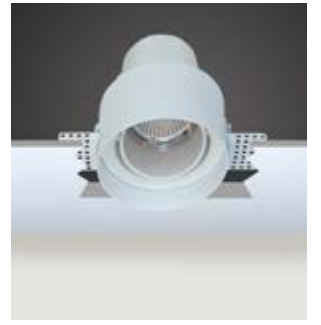

Available Finishes
Uygulama Renkleri

● Textured White Ral 9016

● Textured Black Ral 9005

● Textured Grey Ral 9006

*See page 678 for more finishes.

*Daha fazla renk için sayfa 678'e bakınız.