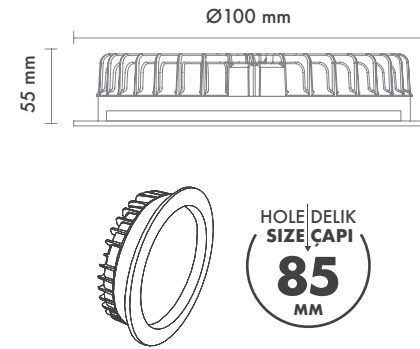

Technical Informations / Tekniksel Bilgiler

Available Finishes
Uygulama Renkleri

● Textured White Ral 9016

● Textured Black Ral 9005

● Textured Grey Ral 9006

*See page 678 for more finishes.

*Daha fazla renk için sayfa 678'e bakınız.