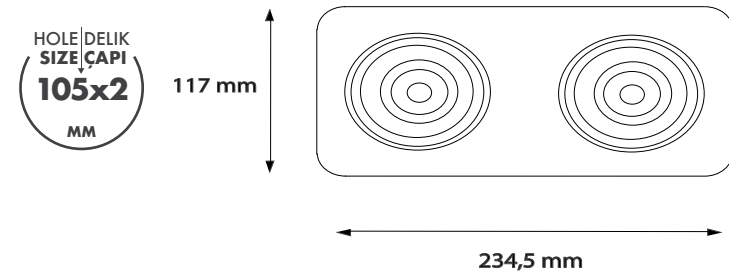

Technical Informations / Tekniksel Bilgiler

Various Inside Reflectos
Çeşitlendirilebilir İç Reflektörler

Available Finishes
Uygulama Renkleri

● Textured White Ral 9016

● Textured Black Ral 9005

● Textured Grey Ral 9006

*See page 678 for more finishes.

*Daha fazla renk için sayfa 678'e bakınız.