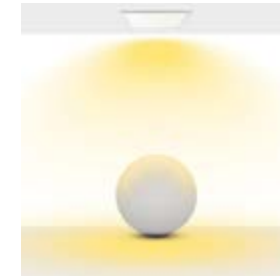

Beam Informations/ Açısal Bilgiler

105°

Additional / Ek Bilgiler