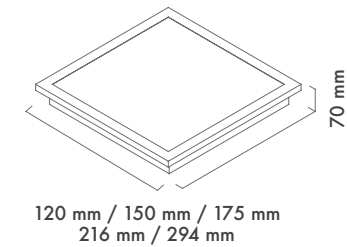

Technical Informations / Tekniksel Bilgiler

HOLE/DELİK
SIZE/ÇAPI
135x135
MM

Available Finishes
Uygulama Renkleri

● Textured White Ral 9016 ● Textured Black Ral 9005 ● Textured Grey Ral 9006

*See page 678 for more finishes.

*Daha fazla renk için sayfa 678'e bakınız.