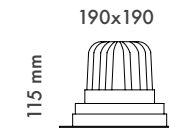

Technical Informations / Tekniksel Bilgiler

Available Finishes
Uygulama Renkleri

Textured White Ral 9016

Textured Black Ral 9005

Textured Grey Ral 9006

*See page 678 for more finishes.

*Daha fazla renk için sayfa 678'e bakınız.