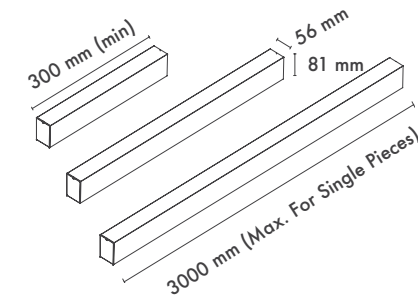

Technical Informations / Tekniksel Bilgiler

Available Finishes
Uygulama Renkleri

● Textured White Ral 9016

● Textured Black Ral 9005

● Textured Grey Ral 9006

*See page 678 for more finishes.

*Daha fazla renk için sayfa 678'e bakınız.