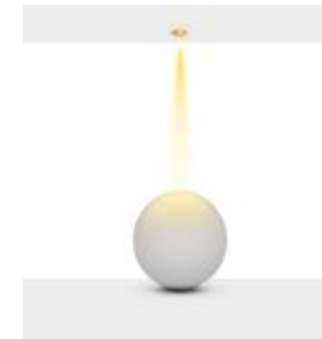

Beam Informations/ Açılabilir Bilgiler

Narrow 19°