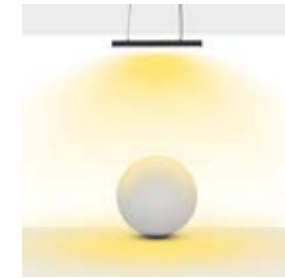

Beam Informations/ Açısal Bilgiler

95°

Additional / Ek Bilgiler

Product Name :
3 Hours Emergency Battery

Product Name :
Microprismatic Diffuser (3D)

Product Name :
Fire-Proof Diffuser

Product Name :
Urth Cable + 3 Pin Connector
with Urth Protection