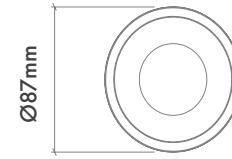

Technical Informations / Tekniksel Bilgiler

Available Finishes
Uygulama Renkleri

● Textured White Ral 9016

● Textured Black Ral 9005

● Textured Grey Ral 9006

*See page 678 for more finishes.

*Daha fazla renk için sayfa 678'e bakınız.