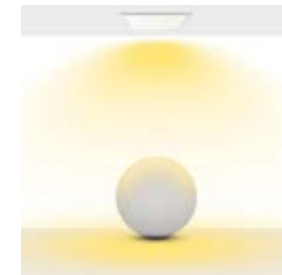

Beam Informations/ Açılabilir Bilgiler

105°

Additional / Ek Bilgiler