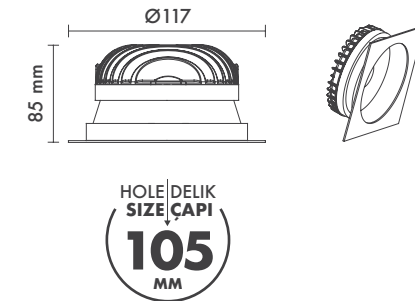

Technical Informations / Tekniksel Bilgiler

Available Finishes
Uygulama Renkleri

● Textured White Ral 9016

● Textured Black Ral 9005

● Textured Grey Ral 9006

*See page 678 for more finishes.

*Daha fazla renk için sayfa 678'e bakınız.