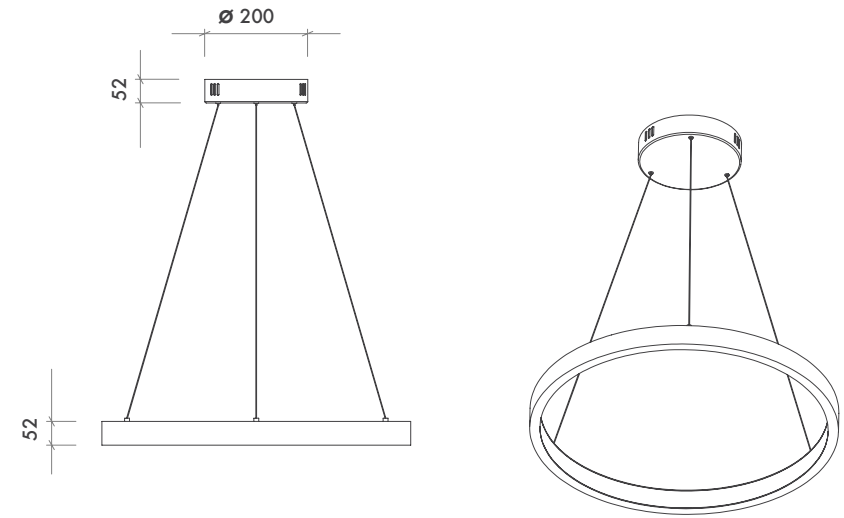

Technical Informations / Tekniksel Bilgiler

Available Finishes
Uygulama Renkleri

● Textured White Ral 9016 ● Textured Black Ral 9005 ● Textured Grey Ral 9006

*See page 678 for more finishes.

*Daha fazla renk için sayfa 678'e bakınız.

Additional / Ek Bilgiler

Standard : H:50mm W:500mm