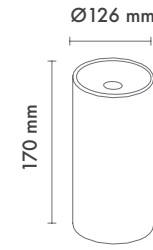

Technical Informations / Tekniksel Bilgiler

Available Finishes
Uygulama Renkleri

● Textured White Ral 9016

● Textured Black Ral 9005

● Textured Grey Ral 9006

*See page 678 for more finishes.

*Daha fazla renk için sayfa 678'e bakınız.