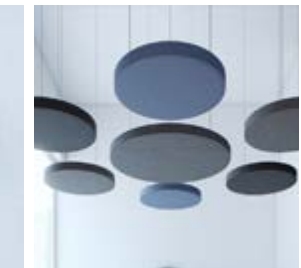

Additional / Ek Bilgiler

Product Name :
3 Hours Emergency Battery

Product Name :
Urth Cable + 3 Pin Connector
with Urth Protection

Product Name :
Acoustic Ø50 Panel

Standard : H:50mm W:500mm

Product Name: Cappadocia 120 Surface
Product Code: MPS-02 1200
Model No: 34002120