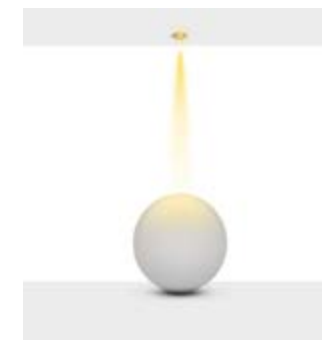

Beam Informations/ Açısıl Bilgiler

Narrow 20° / Lens
+Reflector