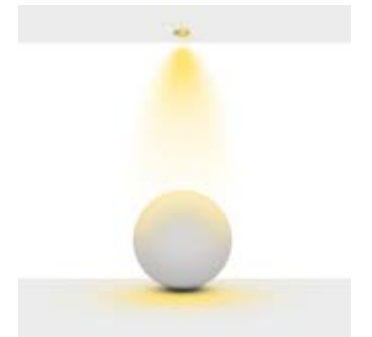

Narrow 23°

Medium 37°

Wide 51°

Additional / Ek Bilgiler

Product Name :
3 Hours Emergency Battery

Product Name :
Urth Cable + 3 Pin Connector
with Urth Protection

Product Name :
Honey Comb Ø50 /
Kamaşma Engelleyici Petek
Ø50