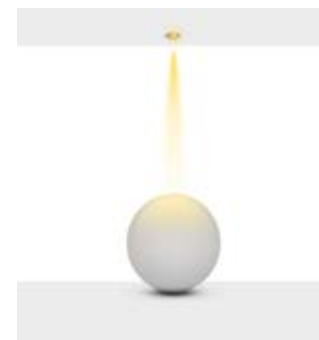

Beam Informations/ Açısız Bilgiler

Narrow 23°

Medium 37°

Wide 51°

Additional / Ek Bilgiler

Product Name :
3 Hours Emergency Battery

Product Name :
Urth Cable + 3 Pin Connector
with Urth Protection

Product Name :
Honey Comb Ø50 /
Kamaşma Engelleyici Petek
Ø50