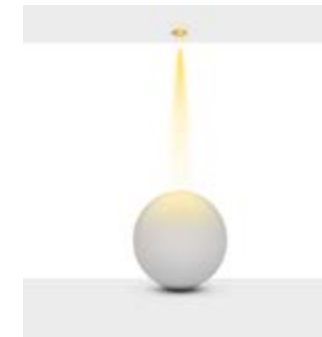

Beam Informations/ Açısız Bilgiler

Narrow 25° / Lens

Medium 47°

Additional / Ek Bilgiler

Product Name :
3 Hours Emergency Battery

Product Name :
Urth Cable + 3 Pin Connector
with Urth Protection

Product Name: Arat 3''
Product Code: M 300-15 SC10
Model No: 12030015