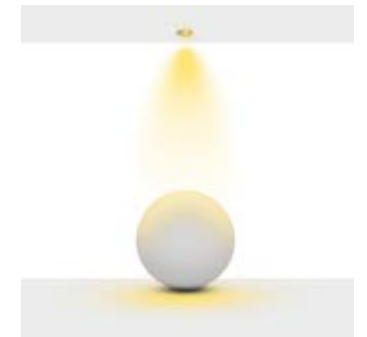

Beam Informations/ Açısal Bilgiler

Narrow 23°

Medium 37°

Wide 51°

Additional / Ek Bilgiler

Product Name :
3 Hours Emergency Battery

Product Name :
Urth Cable + 3 Pin Connector
with Urth Protection

Product Name :
Honey Comb Ø50 /
Kamaşma Engelleyici Petek
Ø50