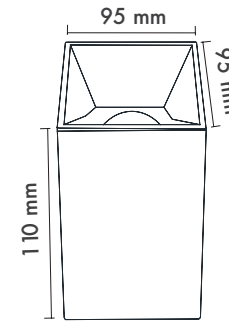

Technical Informations / Tekniksel Bilgiler

Various Inside Reflectos
Çeşitlendirilebilir İç Reflektolar