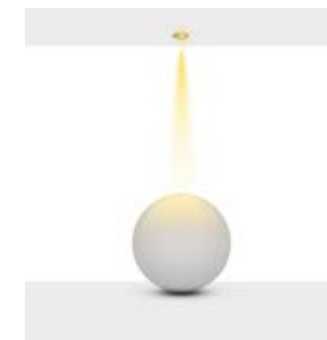

Beam Informations/ Açısıl Bilgiler

Narrow 18°

Additional / Ek Bilgiler

Product Name :
3 Hours Emergency Battery

Product Name :
Urth Cable + 3 Pin Connector
with Urth Protection

Product Name: Toscana Square
Product Code: M 300-68 OC10
Model No: 12030068