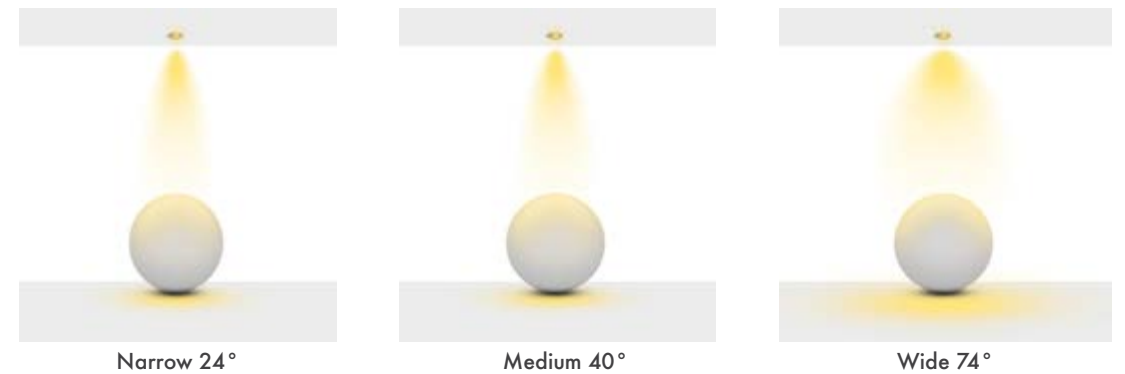

Beam Informations/ Açısız Bilgiler

Additional / Ek Bilgiler

Product Name :
3 Hours Emergency Battery

Product Name :
Urth Cable + 3 Pin Connector
with Urth Protection

Product Name :
Tridonic Set (Driver + Cob +
Holder)

Product Name :
White Optic (Wide Beam)