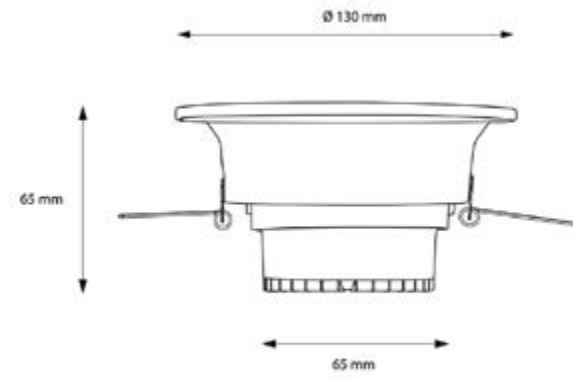

Technical Informations / Tekniksel Bilgiler

HOLE|DELİK
SIZE|ÇAPI
115
MM

Available Finishes
Uygulama Renkleri

● Textured White Ral 9016

● Textured Black Ral 9005

● Textured Grey Ral 9006

*See page 678 for more finishes.

*Daha fazla renk için sayfa 678'e bakınız.