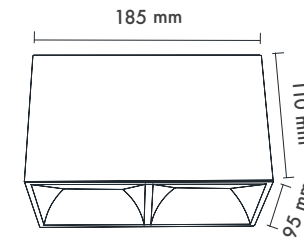

Technical Informations / Tekniksel Bilgiler

Various Inside Reflectos
Çeşitlendirilebilir İç Reflektolar