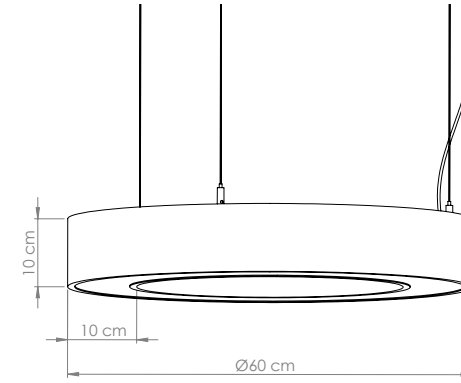

Technical Informations / Tekniksel Bilgiler

Available Finishes
Uygulama Renkleri

Textured White Ral 9016

Textured Black Ral 9005

Textured Grey Ral 9006

* See page 678 for more finishes.

* Daha fazla renk için sayfa 678'e bakınız.