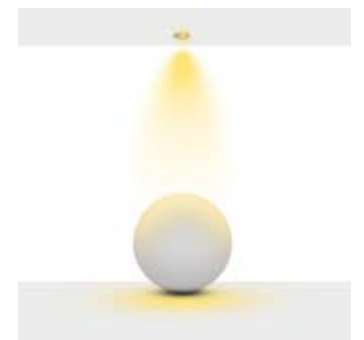

Beam Informations/ Açısız Bilgiler

Narrow 23°

Medium 37°

Wide 51°

Additional / Ek Bilgiler

Product Name :
3 Hours Emergency Battery

Product Name :
Urth Cable + 3 Pin Connector
with Urth Protection

Product Name :
Honey Comb Ø50 /
Kamaşma Engelleyici Petek
Ø50