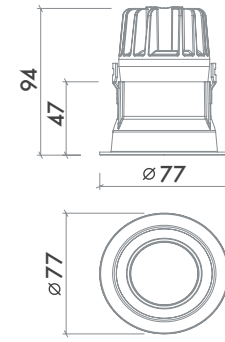

Technical Informations / Tekniksel Bilgiler

Available Finishes
Uygulama Renkleri

● Textured White Ral 9016

● Textured Black Ral 9005

● Textured Grey Ral 9006

*See page 678 for more finishes.

*Daha fazla renk için sayfa 678'e bakınız.