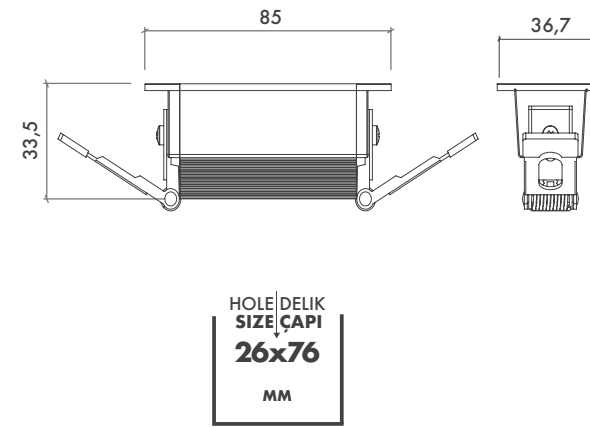

UGR : <10

Delik Çapı : Ø26 x 76mm

Dim Opsiyonları : Triak / 1-10 V / DALI

Ürün Ölçüleri : Y:34mm G:37mm U:85mm

Technical Informations / Tekniksel Bilgiler

High-definition optics made of high quality pmma material, integrated in the mirror antiglare screen that defines emission with luminance control UGR<10.