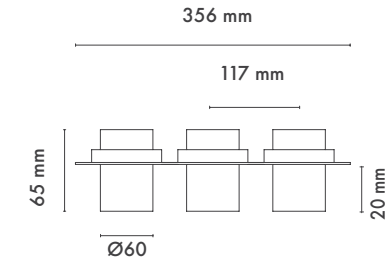

Technical Informations / Tekniksel Bilgiler

Available Finishes
Uygulama Renkleri

● Textured White Ral 9016

● Textured Black Ral 9005

● Textured Grey Ral 9006

*See page 678 for more finishes.

*Daha fazla renk için sayfa 678'e bakınız.