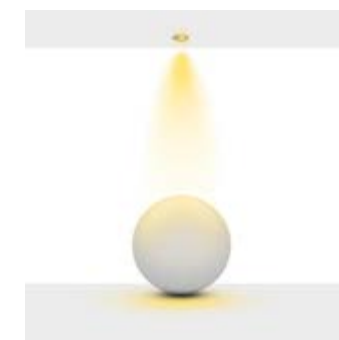

Product Name: London 2 Recessed
Product Code: MTS-10130 L02
Model No: 12100102

Product Specification / Ürün Özellikleri

London 2 Recessed

Installation Type : Recessed

Body and Heatsink : Aluminium Injection Body and Heatsink

Body Color : Electrostatic Powder Coating

Led : Samsung Power Led

Driver : Tridonic / Philips / Osram / Eaglerise

Beam Options : 15° / 40°

Protection Type : IP20 / IP23 (Visible Surface After Installation)

UGR : <10

Hole Size : Ø36x68mm

Dimming Options : Phase-Cut / 1-10 V / DALI

Product Dimensions : H:50mm W:45mm L:78mm

London 2 Sıva Altı

Montaj Tipi : Sıva Altı

Gövde ve Soğutucu : Alüminyum Enjeksiyon Gövde ve Soğutucu

Gövde Rengi : Elektrostatik Toz Boya

Led : Samsung Power Led

Sürücü : Tridonic / Philips / Osram / Eaglerise

Açı Seçenekleri : 15° / 40°

Koruma Sınıfı : IP20 / IP23 (Kurulumdan Sonra Görünür Yüzey)

UGR : <10

Delik Çapı : Ø36x68mm

Dim Opsiyonları : Triak / 1-10 V / DALI

Ürün Ölçüleri : Y:50mm G:45mm U:78mm

Technical Informations / Tekniksel Bilgiler

HOLE/DELİK
SIZE/ÇAPI
36x68
MM

High-definition optics made of high quality pmma material, integrated in the mirror antiglare screen that defines emission with luminance control UGR<13.

Available Finishes
Uygulama Renkleri

● Textured White Ral 9016

● Textured Black Ral 9005

● Textured Grey Ral 9006

*See page 678 for more finishes.

*Daha fazla renk için sayfa 678'e bakınız.

Beam Informations/ Açıl Bilgiler

Medium 40°

Additional / Ek Bilgiler

Product Name :
3 Hours Emergency Battery

Product Name :
Urth Cable + 3 Pin Connector
with Urth Protection

	3000K Lumen	4000K Lumen	5000K Lumen	Watt	CRI
Samsung Power Led	490 lm	520 lm	550 lm	5 Watt	>80