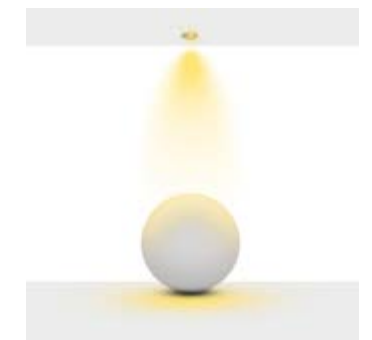

Beam Informations/ Açılabilir Bilgiler

Narrow 23°

Medium 37°

Wide 51°

Additional / Ek Bilgiler

Product Name :
3 Hours Emergency Battery

Product Name :
Urth Cable + 3 Pin Connector
with Urth Protection

Product Name :
Honey Comb Ø50 /
Kamaşma Engelleyici Petek
Ø50