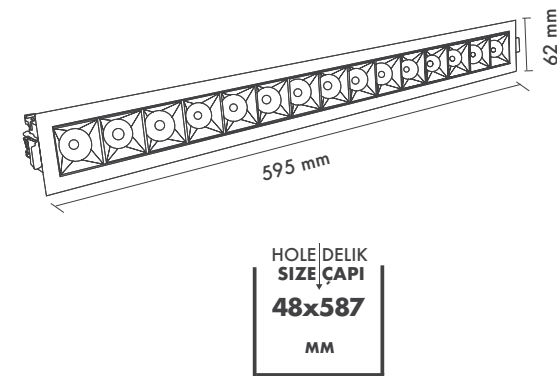

Technical Informations / Tekniksel Bilgiler

High-definition optics made of high quality pmma material, integrated in the mirror antiglare screen that defines emission with luminance control UGR<13.

Available Finishes
Uygulama Renkleri

Textured White Ral 9016

Textured Black Ral 9005

Textured Grey Ral 9006

*See page 678 for more finishes.

*Daha fazla renk için sayfa 678'e bakınız.

Beam Informations/ Açılabilir Bilgiler

Additional / Ek Bilgiler

Product Name :
3 Hours Emergency Battery

Product Name :
Urth Cable + 3 Pin Connector
with Urth Protection