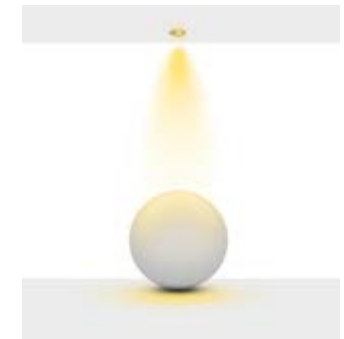

Product Name: Roma Reflecto 6 Recessed
Product Code: MTS-20130 L06
Model No: 12100206

Product Specification / Ürün Özellikleri

Roma Reflecto 6 Recessed

Installation Type : Recessed

Body and Heatsink : Aluminium Extrusion Body and Aluminium Injection End Caps

Reflecto Options : Chrome / Copper / Gold / Platinum / Black

Body Color : Electrostatic Powder Coating

Led : Samsung Power Led

Driver : Tridonic / Philips / Osram / Eaglerise

Beam Options : 15° / 45°

Protection Type : IP20 / IP23 (Visible Surface After Installation)

UGR : <10

Hole Size : Ø26x136mm

Dimming Options : Phase-Cut / 1-10 V / DALI

Product Dimensions : H:34mm W:37mm L:145mm

Roma Reflecto 6 Sıva Altı

Montaj Tipi : Sıva Altı

Gövde ve Soğutucu : Alüminyum Ekrüzyon Gövde ve Alüminyum Enjeksiyon Sonlandırma Kapakları

Reflecto Çeşitleri : Krom / Bakır / Altın / Platin / Siyah

Gövde Rengi : Elektrostatik Toz Boya

Led : Samsung Power Led

Sürücü : Tridonic / Philips / Osram / Eaglerise

Açı Seçenekleri : 15° / 45°

Koruma Sınıfı : IP20 / IP23 (Kurulumdan Sonra Görünür Yüzey)

UGR : <10

Delik Çapı : Ø26x136mm

Dim Opsiyonları : Triak / 1-10 V / DALI

Ürün Ölçüleri : Y:34mm G:37mm U:145mm

Technical Informations / Tekniksel Bilgiler

HOLE|DELİK
SIZE|ÇAPI
26x136
MM

High-definition optics made of high quality pmma material, integrated in the mirror antiglare screen that defines emission with luminance control UGR<10.

Available Finishes
Uygulama Renkleri

● Textured White Ral 9016

● Textured Black Ral 9005

● Textured Grey Ral 9006

*See page 678 for more finishes.

*Daha fazla renk için sayfa 678'e bakınız.

Beam Informations/ Açılabilir Bilgiler

Medium 45°

Additional / Ek Bilgiler

Product Name :
3 Hours Emergency Battery

Product Name :
Urth Cable + 3 Pin Connector
with Urth Protection