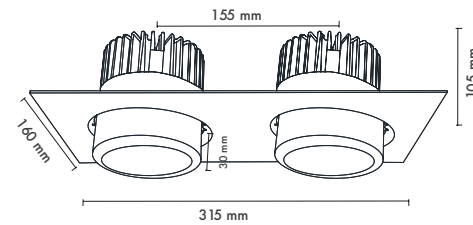

Technical Informations / Tekniksel Bilgiler

HOLE DELİK
SIZE ÇAPI
130x2
MM