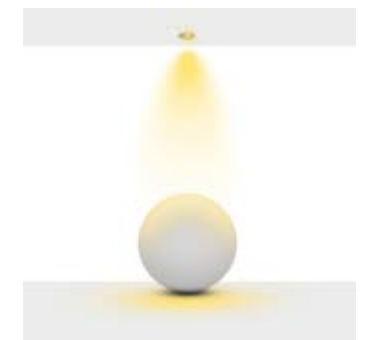

Beam Informations/ Açısal Bilgiler

Narrow 23°

Medium 37°

Wide 51°

Additional / Ek Bilgiler

Product Name :
3 Hours Emergency Battery

Product Name :
Urth Cable + 3 Pin Connector
with Urth Protection

Product Name :
Honey Comb Ø50 /
Kamaşma Engelleyici Petek
Ø50