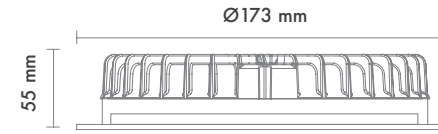

Technical Informations / Tekniksel Bilgiler

Available Finishes
Uygulama Renkleri

● Textured White Ral 9016

● Textured Black Ral 9005

● Textured Grey Ral 9006

*See page 678 for more finishes.

*Daha fazla renk için sayfa 678'e bakınız.