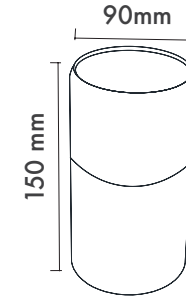

Technical Informations / Tekniksel Bilgiler

Various Inside Reflectos
Çeşitlendirilebilir İç Reflektolar