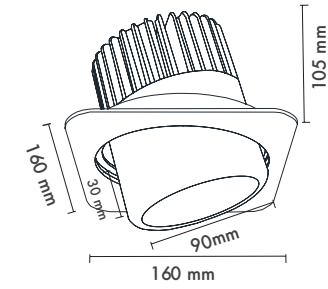

Technical Informations / Tekniksel Bilgiler

Available Finishes
Uygulama Renkleri

● Textured White Ral 9016

● Textured Black Ral 9005

● Textured Grey Ral 9006

*See page 678 for more finishes.

*Daha fazla renk için sayfa 678'e bakınız.