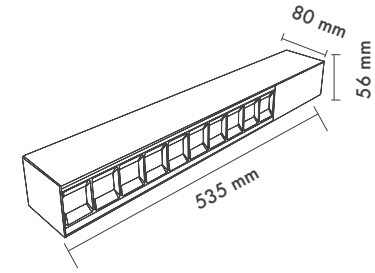

Technical Informations / Tekniksel Bilgiler

High-definition optics made of high quality pmma material, integrated in the mirror antiglare screen that defines emission with luminance control UGR<13.

Available Finishes
Uygulama Renkleri

Textured White Ral 9016

Textured Black Ral 9005

Textured Grey Ral 9006

*See page 678 for more finishes.

*Daha fazla renk için sayfa 678'e bakınız.