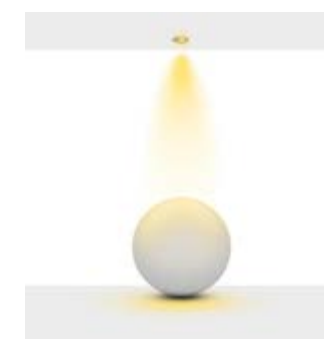

Beam Informations/ Açılabilir Bilgiler

Narrow 25° / Lens

Medium 47°

Additional / Ek Bilgiler

Product Name :
3 Hours Emergency Battery

Product Name :
Urth Cable + 3 Pin Connector
with Urth Protection

Product Name: Luxis Single
Product Code: MA 827-11 01
Model No: 120827111