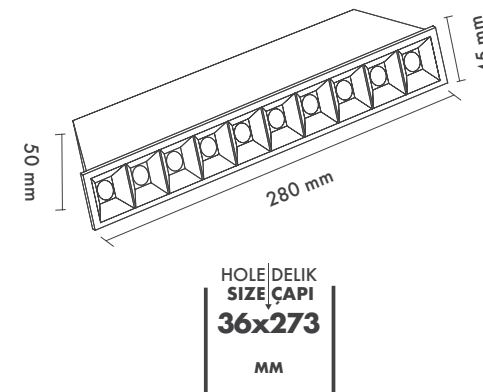

Delik Çapı : Ø36x273mm

Dim Opsiyonları : Triak / 1-10 V / DALI

Ürün Ölçüleri : Y:50mm G:45mm U:280mm

Technical Informations / Tekniksel Bilgiler

High-definition optics made of high quality pmma material, integrated in the mirror antiglare screen that defines emission with luminance control UGR<13.