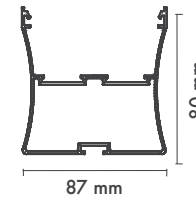

Product Name: Vog 86 Surface
Product Code: MS 86-2
Model No: 13586002

Product Specification / Ürün Özellikleri

Vog 86 Surface

Installation Type : Surface or Suspendant

Body and Heatsink : Aluminium Extrusion Body and Aluminium Injection End Caps

Diffuser Options : Opal Polycarbonate

Body Color : Electrostatic Powder Coating

Led : Osram

Driver : Tridonic / Philips / Osram / Eaglerise

Protection Type : IP20 / IP44

Dimming Options : Phase-Cut / 1-10 V / DALI

Product Dimensions : H:80mm W:87mm

Pendant Cord : Stainless Steel (2m max.)

Vog 86 Sıva Üstü

Montaj Tipi : Sıva Üstü veya Sarkıt

Gövde ve Soğutucu : Alüminyum Ekstrüzyon Gövde ve Alüminyum Enjeksiyon Sonlandırma Kapakları

Difüzör Çeşitler : Opal Polikarbon

Gövde Rengi : Elektrostatik Toz Boya

Led : Osram

Sürücü : Tridonic / Philips / Osram / Eaglerise

Koruma Sınıfı : IP20 / IP44

Dim Opsiyonları : Triak / 1-10 V / DALI

Ürün Ölçüleri : Y:80mm G:87mm

Sarkıt Tel : Paslanmaz Çelik (2m max.)

	Length - Uzunluk	Line - Sıra	3000K Lumen	4000K Lumen	5000K Lumen	Watt	CRI
Osram	0600mm	1	1568 lm	1693 lm	1943 lm	16 Watt	>82
Osram	1200mm	1	3136 lm	3386 lm	3636 lm	32 Watt	>82
Osram	2400mm	1	6272 lm	6772 lm	7272 lm	64 Watt	>82
Osram	3000mm	1	7644 lm	7894 lm	8144 lm	78 Watt	>82
Osram	0600mm	2	2354 lm	2438 lm	2622 lm	23 Watt	>82
Osram	1200mm	2	4608 lm	4876 lm	5244 lm	46 Watt	>82
Osram	2400mm	2	9116 lm	9752 lm	10.488 lm	92 Watt	>82
Osram	3000mm	2	11.370 lm	12.190 lm	13.110 lm	115 Watt	>82

Available Finishes
Uygulama Renkleri

● Textured White Ral 9016

● Textured Black Ral 9005

● Textured Grey Ral 9006

*See page 678 for more finishes.

*Daha fazla renk için sayfa 678'e bakınız.

Technical Informations / Tekniksel Bilgiler

300 mm (Min.) - 3000 mm
(Max. For Single Pieces)

87 mm

Beam Informations/ Açılmal Bilgiler

110°

Additional / Ek Bilgiler