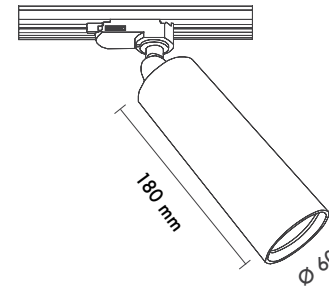

Technical Informations / Tekniksel Bilgiler

-Back View of Ameny Track