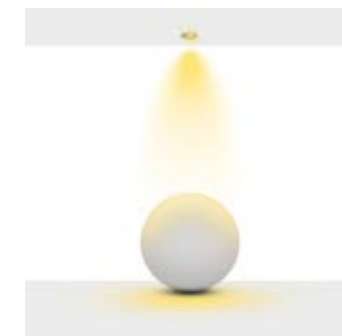

Beam Informations/ Açısal Bilgiler

Cob Led Beams

Narrow 25° / Lens

Medium 47°

Smd Led Beams

Wide 85°

Product Name: Valar 126
Product Code: MSYD-14 126
Model No: 16126014

Product Specification / Ürün Özellikleri