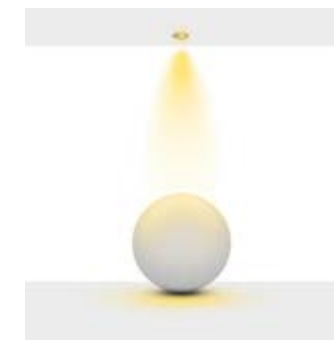

Product Name: London 10 Recessed
Product Code: MTS-10130 L10
Model No: 12100110

Product Specification / Ürün Özellikleri

London 10 Recessed

Installation Type : Recessed

Body and Heatsink : Aluminium Injection Body and Heatsink

Body Color : Electrostatic Powder Coating

Led : Samsung Power Led

Driver : Tridonic / Philips / Osram / Eaglerise

Beam Options : 15° / 40°

Protection Type : IP20 / IP23 (Visible Surface After Installation)

UGR : <10

Hole Size : Ø36x273mm

Dimming Options : Phase-Cut / 1-10 V / DALI

Product Dimensions : H:50mm W:45mm L:280mm

London 10 Sıva Altı

Montaj Tipi : Sıva Altı

Gövde ve Soğutucu : Alüminyum Enjeksiyon Gövde ve Soğutucu

Gövde Rengi : Elektrostatik Toz Boya

Led : Samsung Power Led

Sürücü : Tridonic / Philips / Osram / Eaglerise

Açı Seçenekleri : 15° / 40°

Koruma Sınıfı : IP20 / IP23 (Kurulumdan Sonra Görünür Yüzey)

UGR : <10

Delik Çapı : Ø36x273mm

Dim Opsiyonları : Triak / 1-10 V / DALI

Ürün Ölçüleri : Y:50mm G:45mm U:280mm

Technical Informations / Tekniksel Bilgiler

High-definition optics made of high quality pmma material, integrated in the mirror antiglare screen that defines emission with luminance control UGR<13.

Available Finishes
Uygulama Renkleri

● Textured White Ral 9016

● Textured Black Ral 9005

● Textured Grey Ral 9006

*See page 678 for more finishes.

*Daha fazla renk için sayfa 678'e bakınız.

Beam Informations/ Açıl Bilgiler

Medium 40°

Additional / Ek Bilgiler

Product Name :
3 Hours Emergency Battery

Product Name :
Urth Cable + 3 Pin Connector
with Urth Protection

	3000K Lumen	4000K Lumen	5000K Lumen	Watt	CRI
Samsung Power Led	2450 lm	2600 lm	2750 lm	25 Watt	>80