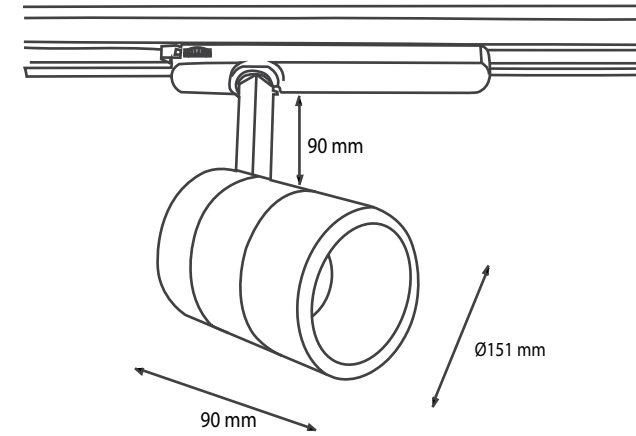

Technical Informations / Tekniksel Bilgiler

Available Finishes
Uygulama Renkleri

● Textured White Ral 9016

● Textured Black Ral 9005

● Textured Grey Ral 9006

*See page 678 for more finishes.

*Daha fazla renk için sayfa 678'e bakınız.