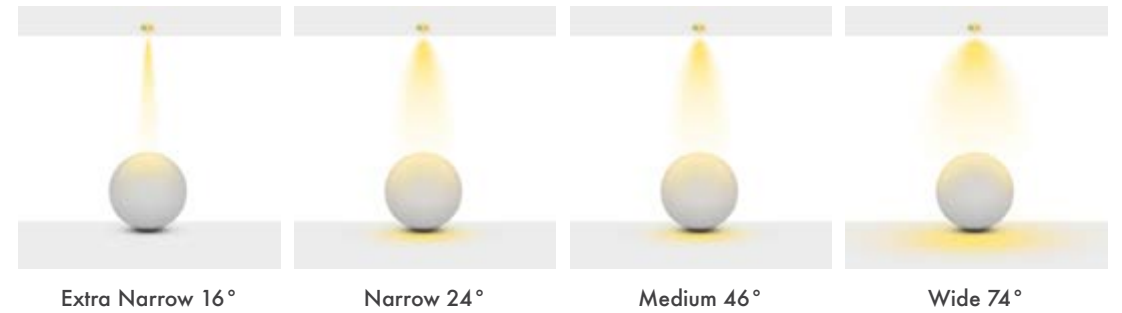

Beam Informations/ Açışal Bilgiler

Additional / Ek Bilgiler

Product Name :
3 Hours Emergency Battery

Product Name :
Urth Cable + 3 Pin Connector
with Urth Protection

Product Name :
Tridonic Set (Driver + Cob +
Holder)

Product Name :
Anti-Glare Shield / Kamaşma
Engelleyici Kalkan