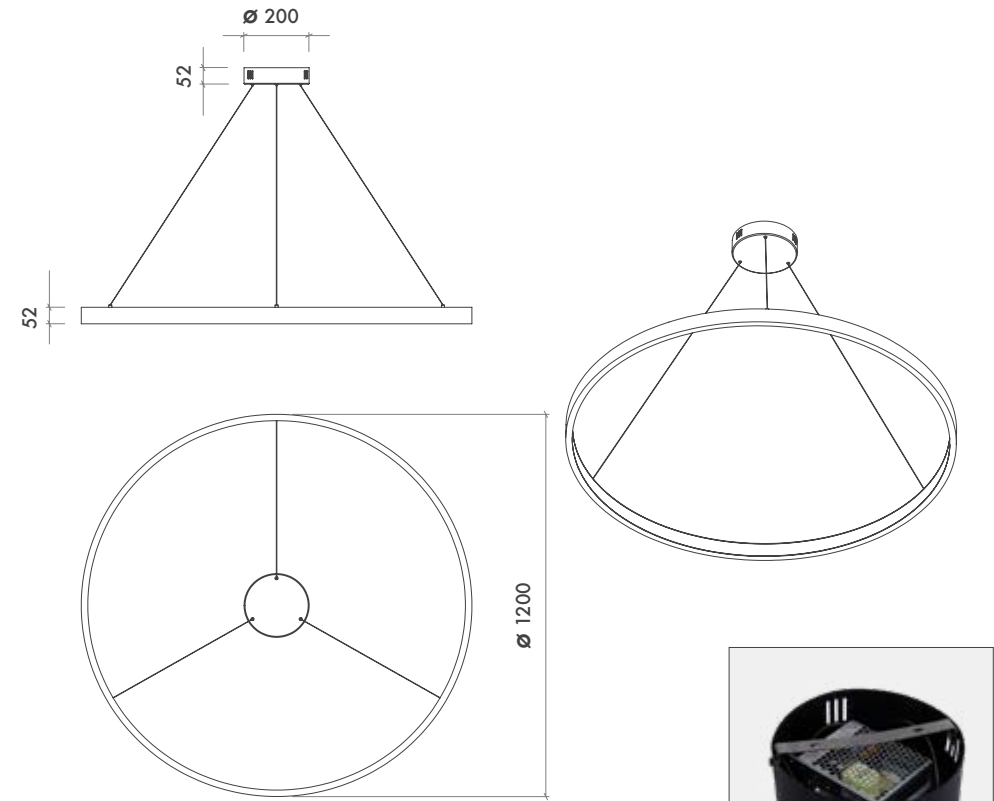

Technical Informations / Tekniksel Bilgiler

Available Finishes
Uygulama Renkleri

● Textured White Ral 9016 ● Textured Black Ral 9005 ● Textured Grey Ral 9006

*See page 678 for more finishes.

*Daha fazla renk için sayfa 678'e bakınız.

Additional / Ek Bilgiler

Standard : H:50mm W:500mm