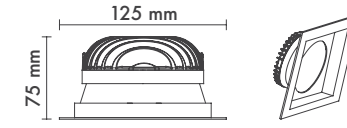

Technical Informations / Tekniksel Bilgiler

Available Finishes
Uygulama Renkleri

● Textured White Ral 9016

● Textured Black Ral 9005

● Textured Grey Ral 9006

*See page 678 for more finishes.

*Daha fazla renk için sayfa 678'e bakınız.