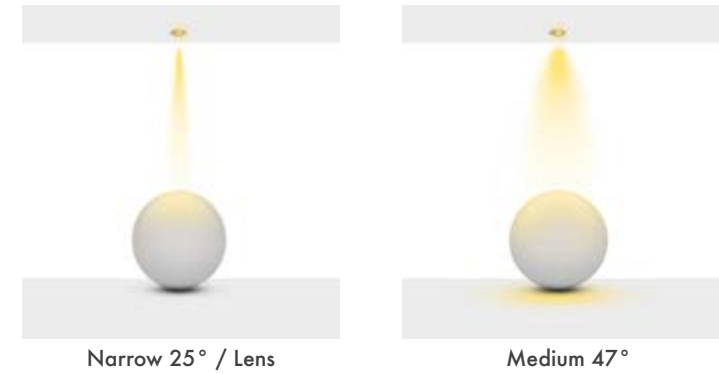

Beam Informations/ Açılabilir Bilgiler

Narrow 25° / Lens

Medium 47°

Additional Information / Ek Bilgiler

Product Name :
3 Hours Emergency Battery

Product Name :
Urth Cable + 3 Pin Connector
with Urth Protection