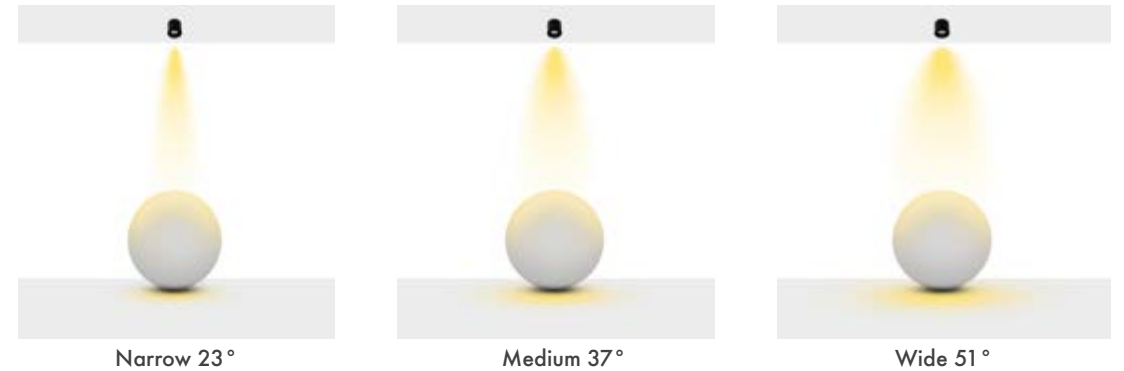

Beam Informations/ Açılabilir Bilgiler

Additional / Ek Bilgiler

Product Name :
3 Hours Emergency Battery

Product Name :
Urth Cable + 3 Pin Connector
with Urth Protection

Product Name: Katar Surface
Product Code: MSY-26 100 C10
Model No: 13010026