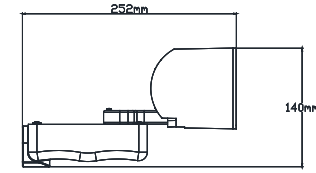

Technical Informations / Tekniksel Bilgiler

Available Finishes
Uygulama Renkleri

● Textured White Ral 9016

● Textured Black Ral 9005

● Textured Grey Ral 9006

*See page 678 for more finishes.

*Daha fazla renk için sayfa 678'e bakınız.