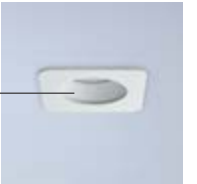

Available Finishes
Uygulama Renkleri

● Textured White Ral 9016

● Textured Black Ral 9005

● Textured Grey Ral 9006

*See page 678 for more finishes.

*Daha fazla renk için sayfa 678'e bakınız.