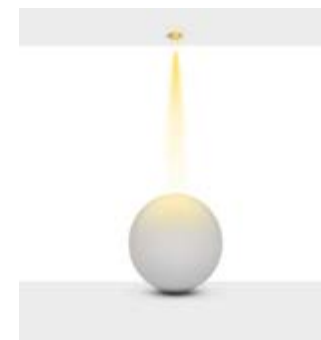

Beam Informations/ Açısız Bilgiler

Narrow 23°

Medium 37°

Wide 51°

Additional / Ek Bilgiler

Product Name :
3 Hours Emergency Battery

Product Name :
Urth Cable + 3 Pin Connector
with Urth Protection

Product Name :
Honey Comb Ø50 /
Kamaşma Engelleyici Petek
Ø50