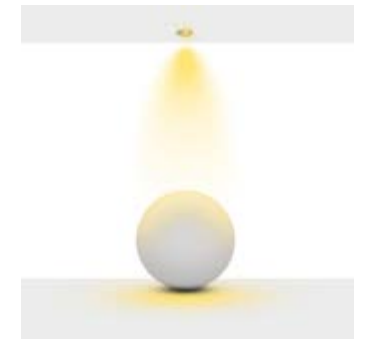

Beam Informations/ Açılabilir Bilgiler

Narrow 23°

Medium 37°

Wide 51°

Additional / Ek Bilgiler

Product Name :
3 Hours Emergency Battery

Product Name :
Urth Cable + 3 Pin Connector
with Urth Protection

Product Name :
Honey Comb Ø50 /
Kamaşma Engelleyici Petek
Ø50