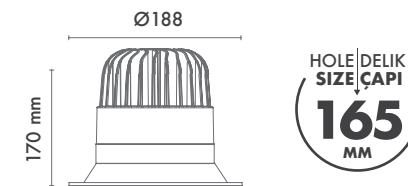

Technical Informations / Tekniksel Bilgiler

Available Finishes
Uygulama Renkleri

Textured White Ral 9016

Textured Black Ral 9005

Textured Grey Ral 9006

*See page 678 for more finishes.

*Daha fazla renk için sayfa 678'e bakınız.