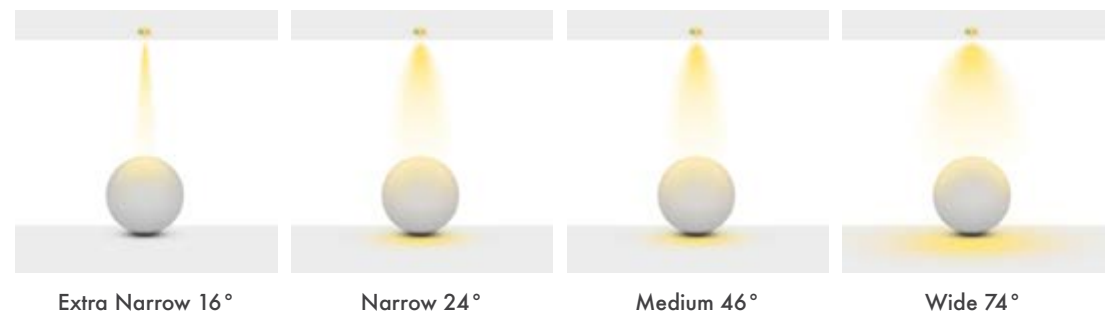

Beam Informations / Açılabilir Bilgiler

Additional / Ek Bilgiler

Product Name :
3 Hours Emergency Battery

Product Name :
Urth Cable + 3 Pin Connector
with Urth Protection

Product Name :
Tridonic Set (Driver + Cob +
Holder)

Product Name :
Anti-Glare Shield / Kamaşma
Engelleyici Kalkan