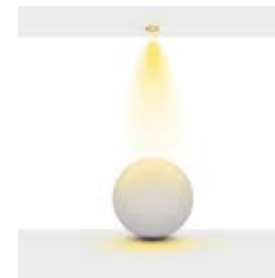

Beam Informations/ Açışal Bilgiler

Medium 36°