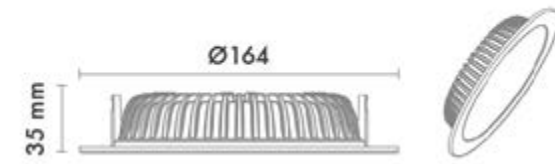

Technical Informations / Tekniksel Bilgiler

HOLE DELİK
SIZE ÇAPI
140
MM

Available Finishes
Uygulama Renkleri

● Textured White Ral 9016

● Textured Black Ral 9005

● Textured Grey Ral 9006

*See page 678 for more finishes.

*Daha fazla renk için sayfa 678'e bakınız.