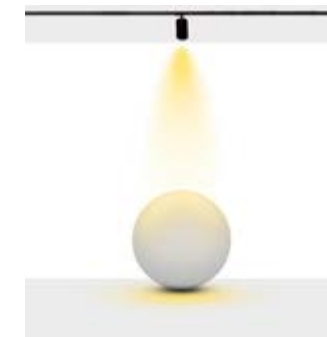

Product Name: Muitti 30-L
Product Code: MRS-45 090 C30
Model No: 12500145

Product Specification / Ürün Özellikleri

Muitti 30-L

Installation Type : Track Mounted

Body and Heatsink : Aluminium Extrusion Body and Heatsink

Glass Options : Tempered (Standard) / Frosted

Body Color : Electrostatic Powder Coating

Led : Samsung

Driver : Tridonic / Philips / Osram / Eaglerise

Beam Options : 28° / 40° / 74°

Protection Type : IP20

Socket Types : Monophase / Triphase / DALI

Dimming Options : Phase-Cut / 1-10 V / DALI

Product Dimensions : L:150mm W: 90mm

Driver Box Dimensions : L:163mm W:43mm

Muitti 30-L

Montaj Tipi : Raya Monte

Gövde ve Soğutucu : Alüminyum Ekstrüzyon Gövde ve Soğutucu

Cam Çeşitleri : Temperli (Standart) / Buzlu

Gövde Rengi : Elektrostatik Toz Boya

Led : Samsung

Sürücü : Tridonic / Philips / Osram / Eaglerise

Açı Seçenekleri : 28° / 40° / 74°

Koruma Sınıfı : IP20

Soket Tipleri : Monophase / Trifaze / DALI

Dim Opsiyonları : Triak / 1-10 V / DALI

Ürün Ölçüleri : U:150mm G: 90mm

Sürücü Kutu Ölçüleri : U:163mm G:43mm

	3000K Lumen	4000K Lumen	5000K Lumen	mA	Watt	CRI
Samsung Cob Led	2200 lm	2300 lm	2400 lm	500	20 Watt	>80
Samsung Cob Led	3500 lm	3600 lm	3700 lm	700	30 Watt	>80
Samsung Cob Led	4300 lm	4400 lm	4500 lm	800	35 Watt	>80
Samsung Cob Led	2000 lm	2100 lm	2200 lm	500	20 Watt	>90
Samsung Cob Led	3000 lm	3100 lm	3200 lm	700	30 Watt	>90
Samsung Cob Led	3800 lm	3900 lm	4000 lm	800	35 Watt	>90

Technical Informations / Tekniksel Bilgiler

Available Finishes
Uygulama Renkleri

● Textured White Ral 9016

● Textured Black Ral 9005

● Textured Grey Ral 9006

*See page 678 for more finishes.

*Daha fazla renk için sayfa 678'e bakınız.

Beam Informations/ Açılabilir Bilgiler

Medium 40°

Additional / Ek Bilgiler

Product Name :
Tridonic Set (Driver + Cob + Holder)