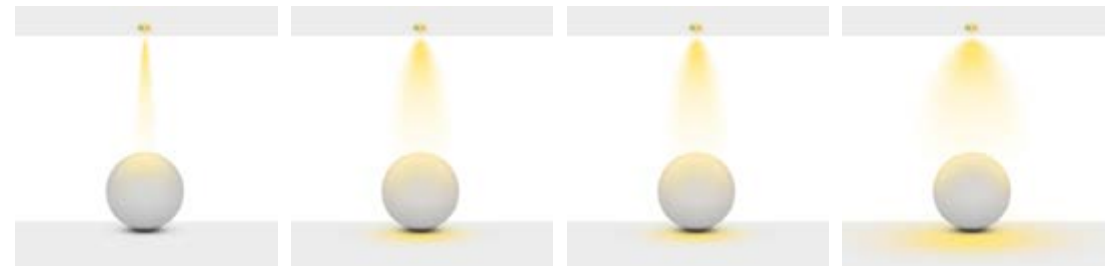

Beam Informations/ Açılabilir Bilgiler

Extra Narrow 16°

Narrow 24°

Medium 46°

Wide 74°

Additional / Ek Bilgiler

Product Name :
3 Hours Emergency Battery

Product Name :
Urth Cable + 3 Pin Connector
with Urth Protection

Product Name :
Tridonic Set (Driver + Cob +
Holder)

Product Name :
Anti-Glare Shield / Kamaşma
Engelleyici Kalkan