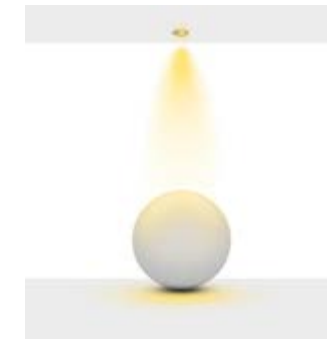

Beam Informations/ Açılabilir Bilgiler

Medium 47°