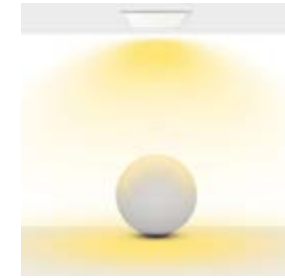

Beam Informations/ Açılabilir Bilgiler

105°

Additional / Ek Bilgiler

Product Name :
3 Hours Emergency Battery

Product Name :
Microprismatic Diffuser (3D)

Product Name :
Fire-Proof Diffuser

Product Name :
Urth Cable + 3 Pin Connector
with Urth Protection