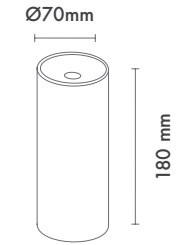

Technical Informations / Tekniksel Bilgiler

Available Finishes
Uygulama Renkleri

● Textured White Ral 9016

● Textured Black Ral 9005

● Textured Grey Ral 9006

*See page 678 for more finishes.

*Daha fazla renk için sayfa 678'e bakınız.