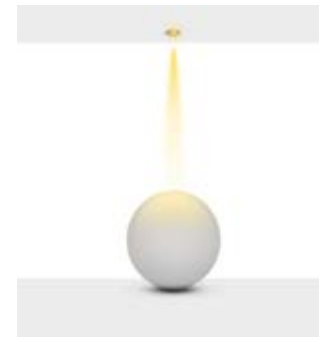

Beam Informations/ Açısıl Bilgiler

Narrow 23°

Medium 37°

Wide 51°

Additional / Ek Bilgiler

Product Name :
3 Hours Emergency Battery

Product Name :
Urth Cable + 3 Pin Connector
with Urth Protection

Product Name :
Honey Comb Ø50 /
Kamaşma Engelleyici Petek
Ø50