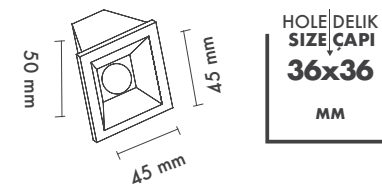

Delik Çapı : Ø36mm

Dim Opsiyonları : Triak / 1-10 V / DALI

Ürün Ölçüleri : Y:50mm G:45mm

Technical Informations / Tekniksel Bilgiler

High-definition optics made of high quality pmma material, integrated in the mirror antiglare screen that defines emission with luminance control UGR<13.