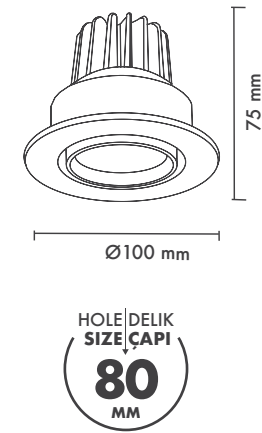

Technical Informations / Tekniksel Bilgiler

Available Finishes
Uygulama Renkleri

● Textured White Ral 9016

● Textured Black Ral 9005

● Textured Grey Ral 9006

*See page 678 for more finishes.

*Daha fazla renk için sayfa 678'e bakınız.