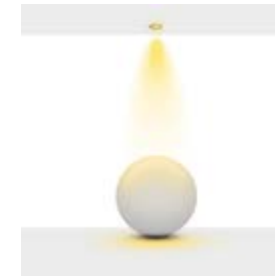

Medium 35x70°