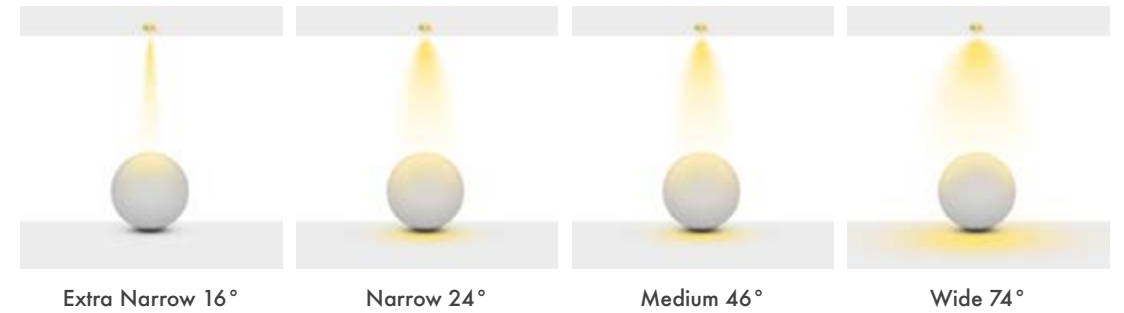

Beam Informations/ Açılabilir Bilgiler

Additional / Ek Bilgiler

Product Name :
3 Hours Emergency Battery

Product Name :
Urth Cable + 3 Pin Connector
with Urth Protection

Product Name :
Tridonic Set (Driver + Cob +
Holder)

Product Name :
Anti-Glare Shield / Kamaşma
Engelleyici Kalkan