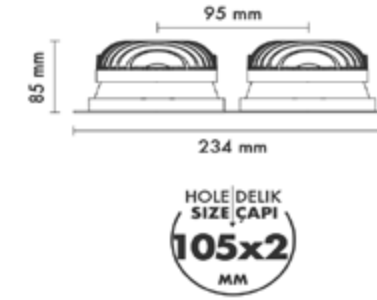

Technical Informations / Tekniksel Bilgiler

Available Finishes
Uygulama Renkleri

● Textured White Ral 9016

● Textured Black Ral 9005

● Textured Grey Ral 9006

*See page 678 for more finishes.

*Daha fazla renk için sayfa 678'e bakınız.