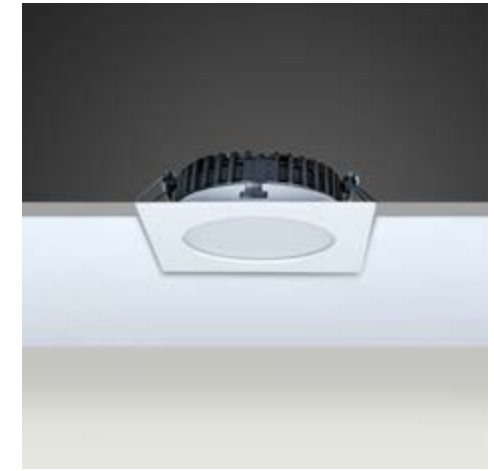

Technical Informations / Tekniksel Bilgiler

Available Finishes
Uygulama Renkleri

● Textured White Ral 9016

● Textured Black Ral 9005

● Textured Grey Ral 9006

*See page 678 for more finishes.

*Daha fazla renk için sayfa 678'e bakınız.