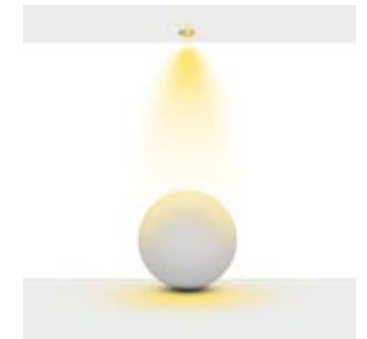

Narrow 23°

Medium 37°

Wide 51°

Additional / Ek Bilgiler

Product Name :
3 Hours Emergency Battery

Product Name :
Urth Cable + 3 Pin Connector
with Urth Protection

Product Name :
Honey Comb Ø50 /
Kamaşma Engelleyici Petek
Ø50