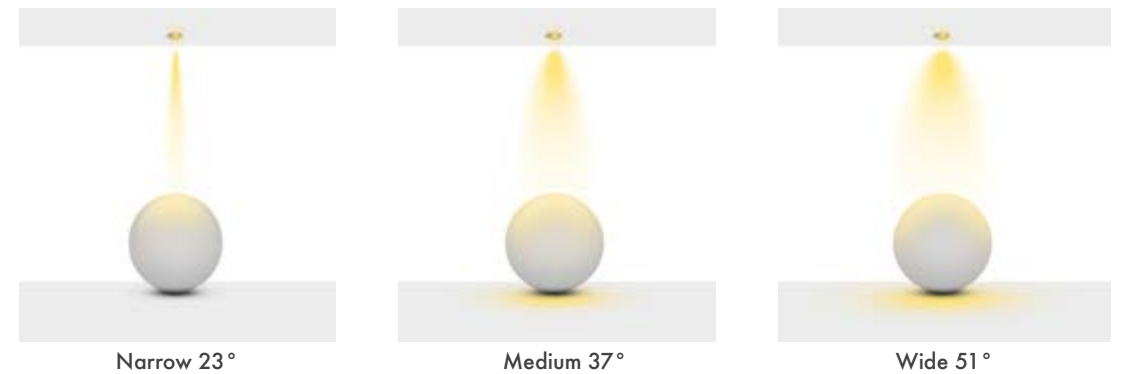

Beam Informations/ Açılabilir Bilgiler

Additional / Ek Bilgiler

Product Name :
3 Hours Emergency Battery

Product Name :
Urth Cable + 3 Pin Connector
with Urth Protection

Product Name :
Honey Comb Ø50 /
Kamaşma Engelleyici Petek
Ø50

	3000K Lumen	4000K Lumen	5000K Lumen	mA	Watt	CRI
Samsung Cob Led	710 lm	770 lm	830 lm	180	7 Watt	>80
Samsung Cob Led	1010 lm	1070 lm	1130 lm	250	10 Watt	>80
Samsung Cob Led	1222 lm	1261 lm	1313 lm	350	13 Watt	>80