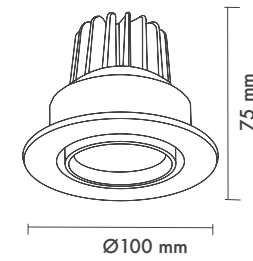

Technical Informations / Tekniksel Bilgiler

Available Finishes
Uygulama Renkleri

● Textured White Ral 9016

● Textured Black Ral 9005

● Textured Grey Ral 9006

*See page 678 for more finishes.

*Daha fazla renk için sayfa 678'e bakınız.