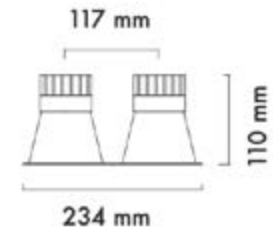

Technical Informations / Tekniksel Bilgiler

Available Finishes
Uygulama Renkleri

● Textured White Ral 9016

● Textured Black Ral 9005

● Textured Grey Ral 9006

*See page 678 for more finishes.

*Daha fazla renk için sayfa 678'e bakınız.