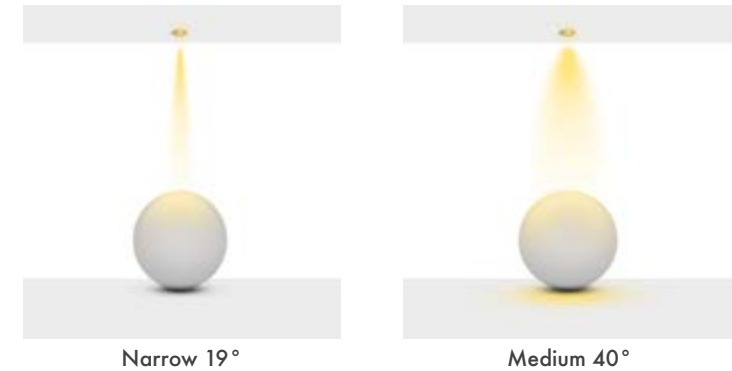

Beam Informations/ Açılabilir Bilgiler

Additional / Ek Bilgiler

Product Name :
3 Hours Emergency Battery

Product Name :
Urth Cable + 3 Pin Connector
with Urth Protection