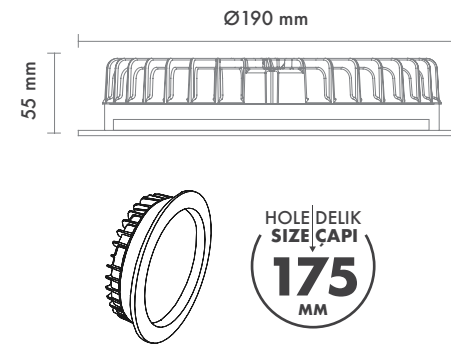

Technical Informations / Tekniksel Bilgiler

Available Finishes
Uygulama Renkleri

● Textured White Ral 9016

● Textured Black Ral 9005

● Textured Grey Ral 9006

*See page 678 for more finishes.

*Daha fazla renk için sayfa 678'e bakınız.