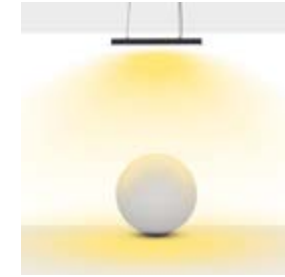

Beam Informations/ Açılma Bilgileri

110°

Additional / Ek Bilgiler