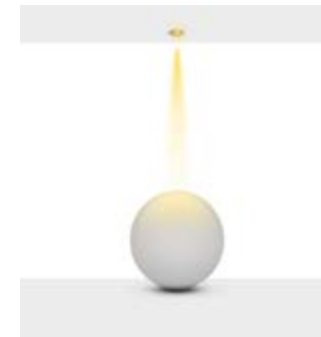

Beam Informations/ Açıl Bilgiler

Narrow 25° / Lens