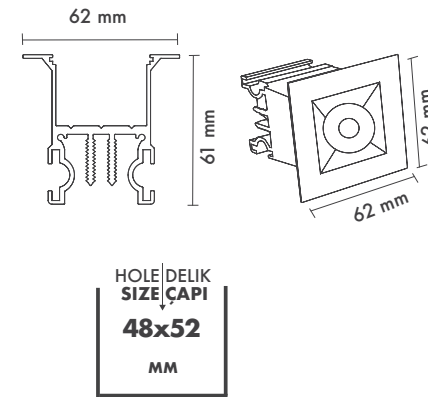

Delik Çapı : \varnothing 48x52mm

Dim Opsiyonları : Triak / 1-10 V / DALI

Ürün Ölçüleri : Y:61mm G:62mm

Technical Informations / Tekniksel Bilgiler

High-definition optics made of high quality pmma material, integrated in the mirror antiglare screen that defines emission with luminance control UGR<13.