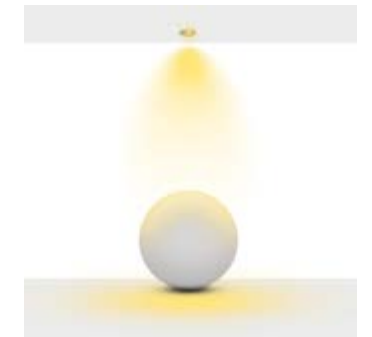

Wide 74°

Additional / Ek Bilgiler

Product Name :
3 Hours Emergency Battery

Product Name :
Urth Cable + 3 Pin Connector
with Urth Protection

Product Name :
Tridonic Set (Driver + Cob +
Holder)

Product Name :
White Optic (Wide Beam)