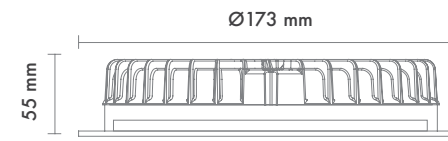

Technical Informations / Tekniksel Bilgiler

HOLE/DELİK
SIZE/ÇAPI
158
MM