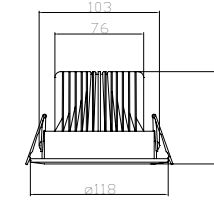

Technical Informations / Tekniksel Bilgiler

Available Finishes
Uygulama Renkleri

● Textured White Ral 9016

● Textured Black Ral 9005

● Textured Grey Ral 9006

*See page 678 for more finishes.

*Daha fazla renk için sayfa 678'e bakınız.