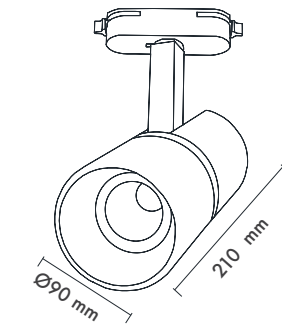

Technical Informations / Tekniksel Bilgiler

Various Inside Reflectos
Çeşitlendirilebilir İç Reflektörler

Available Finishes
Uygulama Renkleri

● Textured White Ral 9016

● Textured Black Ral 9005

● Textured Grey Ral 9006

*See page 678 for more finishes.

*Daha fazla renk için sayfa 678'e bakınız.