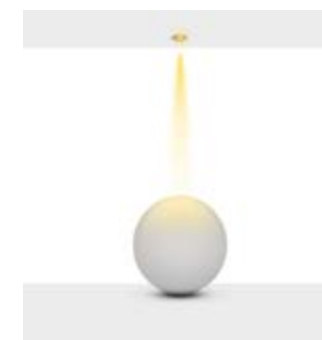

Beam Informations/ Açısıl Bilgiler

Narrow 19°

Medium 40°

Additional / Ek Bilgiler

Product Name :
3 Hours Emergency Battery

Product Name :
Urth Cable + 3 Pin Connector
with Urth Protection

Product Name :
Honey Comb Ø50 /
Kamaşma Engelleyici Petek
Ø50