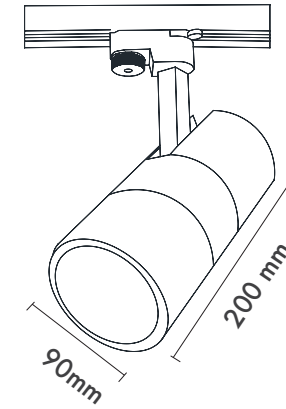

Technical Informations / Tekniksel Bilgiler

Available Finishes
Uygulama Renkleri

● Textured White Ral 9016

● Textured Black Ral 9005

● Textured Grey Ral 9006

*See page 678 for more finishes.

*Daha fazla renk için sayfa 678'e bakınız.