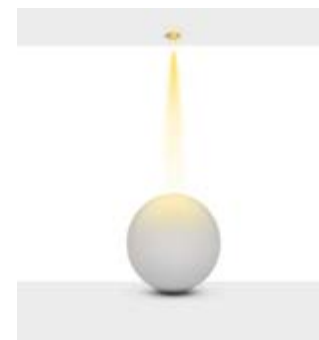

Beam Informations/ Açılabilir Bilgiler

Narrow 23°

Medium 37°

Wide 51°

Additional / Ek Bilgiler

Product Name :
3 Hours Emergency Battery

Product Name :
Urth Cable + 3 Pin Connector
with Urth Protection

Product Name: Kanat Square
Product Code: M 300-37 SC10
Model No: 12030037