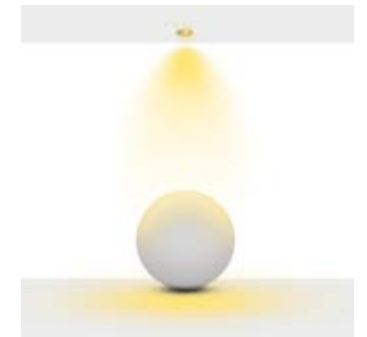

Beam Informations/ Açısız Bilgiler

Narrow 23°

Medium 36°

Wide 60°

Additional / Ek Bilgiler

Product Name :
3 Hours Emergency Battery

Product Name :
Urth Cable + 3 Pin Connector
with Urth Protection

Product Name: Sophia 125 Surface
Product Code: MSY-89 125 C20
Model No: 13012589