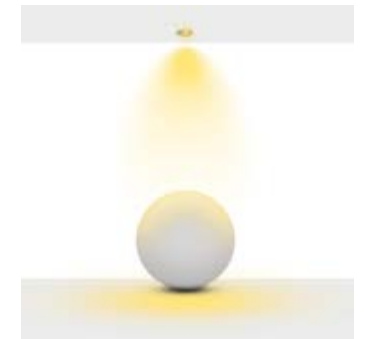

Beam Informations/ Açısıl Bilgiler

Narrow 23°

Medium 36°

Wide 60°

Additional / Ek Bilgiler

Product Name :
3 Hours Emergency Battery

Product Name :
Urth Cable + 3 Pin Connector
with Urth Protection

Product Name: Vagon Surface
Product Code: MSY-25 090 C10
Model No: 13010025