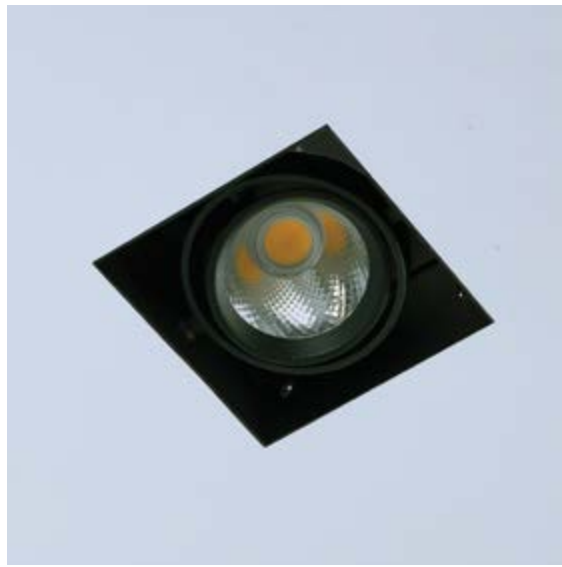

Beam Informations/ Açısız Bilgiler

Narrow 23°

Medium 37°

Wide 51°

Additional / Ek Bilgiler

Product Name :
3 Hours Emergency Battery

Product Name :
Urth Cable + 3 Pin Connector
with Urth Protection

Product Name :
Honey Comb Ø50 /
Kamaşma Engelleyici Petek
Ø50