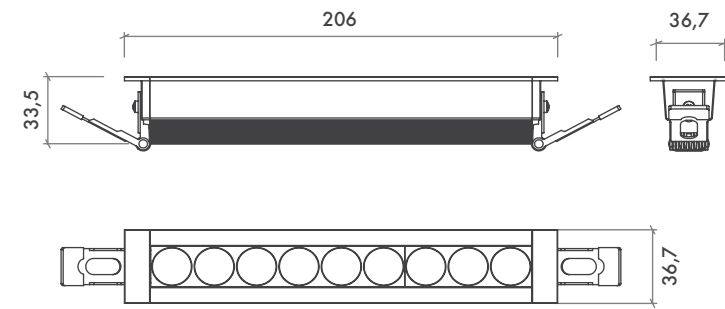

UGR : <10

Delik Çapı : \varnothing 26x197mm

Dim Opsiyonları : Triak / 1-10 V / DALI

Ürün Ölçüleri : Y:34mm G:37mm U:206mm

Technical Informations / Tekniksel Bilgiler

HOLE|DELİK
 SIZE|ÇAPI
26x197
 MM

High-definition optics made of high quality pmma material, integrated in the mirror antiglare screen that defines emission with luminance control UGR<10.