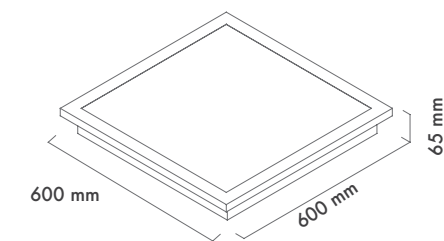

Technical Informations / Tekniksel Bilgiler

Clip-in System

Available Finishes
Uygulama Renkleri

Textured White Ral 9016

Textured Black Ral 9005

Textured Grey Ral 9006

*See page 678 for more finishes.

*Daha fazla renk için sayfa 678'e bakınız.