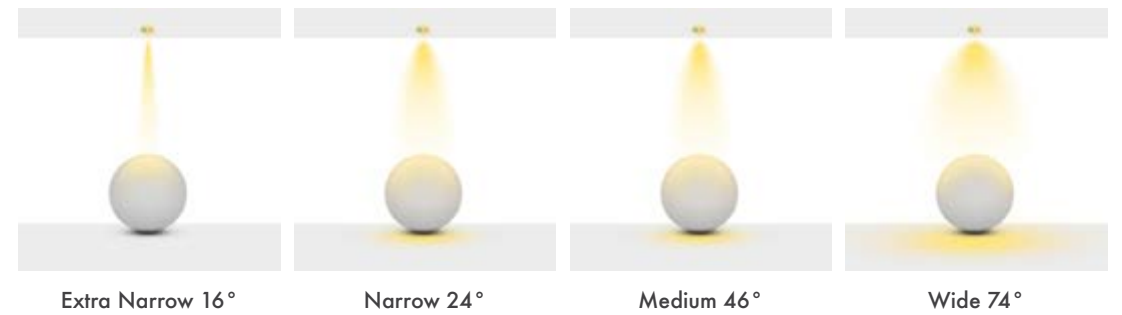

Beam Informations/ Açışal Bilgiler

Additional / Ek Bilgiler

Product Name :
3 Hours Emergency Battery

Product Name :
Urth Cable + 3 Pin Connector
with Urth Protection

Product Name :
Tridonic Set (Driver + Cob +
Holder)

Product Name :
Anti-Glare Shield / Kamaşma
Engelleyici Kalkan