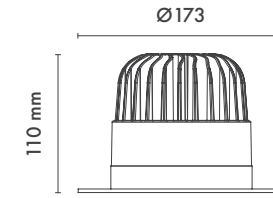

Technical Informations / Tekniksel Bilgiler

Available Finishes
Uygulama Renkleri

Textured White Ral 9016

Textured Black Ral 9005

Textured Grey Ral 9006

*See page 678 for more finishes.

*Daha fazla renk için sayfa 678'e bakınız.