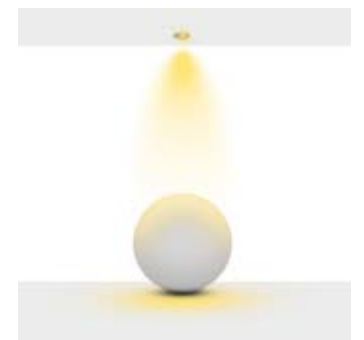

Product Name: Spago Adjustable Trimless
Product Code: M 200-71 OC10
Model No: 12020071

Product Specification / Ürün Özellikleri

Spago Adjustable Trimless

Installation Type : Recessed

Body and Heatsink : Aluminium Injection Body and Heatsink

Glass Options : Tempered (Standard) / Frosted

Body Color : Electrostatic Powder Coating

Led : Samsung

Driver : Tridonic / Philips / Osram / Eaglerise

Beam Options : 23° / 37° / 51°

Protection Type : IP20 / IP44

Hole Size : Ø92mm

Dimming Options : Phase-Cut / 1-10 V / DALI

Product Dimensions : H:95mm W:90mm

Spago Oynar Trimless

Montaj Tipi : Sıva Altı

Gövde ve Soğutucu : Alüminyum Enjeksiyon Gövde ve Soğutucu

Cam Çeşitleri : Temperli (Standart) / Buzlu

Gövde Rengi : Elektrostatik Toz Boya

Led : Samsung

Sürücü : Tridonic / Philips / Osram / Eaglerise

Açı Seçenekleri : 23° / 37° / 51°

Koruma Sınıfı : IP20 / IP44

Delik Çapı : Ø92mm

Dim Opsiyonları : Triak / 1-10 V / DALI

Ürün Ölçüleri : Y:95mm G:90mm

	3000K Lumen	4000K Lumen	5000K Lumen	mA	Watt	CRI
Samsung Cob Led	710 lm	770 lm	830 lm	180	7 Watt	>80
Samsung Cob Led	1010 lm	1070 lm	1130 lm	250	10 Watt	>80
Samsung Cob Led	1222 lm	1261 lm	1313 lm	350	13 Watt	>80

Technical Informations / Tekniksel Bilgiler

HOLE/DELİK
SIZE/ÇAPI
92
MM

Available Finishes
Uygulama Renkleri

● Textured White Ral 9016

● Textured Black Ral 9005

● Textured Grey Ral 9006

*See page 678 for more finishes.

*Daha fazla renk için sayfa 678'e bakınız.

Beam Informations/ Açılabilir Bilgiler

Wide 51°

Additional / Ek Bilgiler

Product Name :
1-3 Hours Emergency Battery
(Tridonic / Local Brands)

Product Name :
Urth Cable + 3 Pin Connector
with Urth Protection

Product Name :
Honey Comb Ø50 /
Kamaşma Engelleyici Petek
Ø50