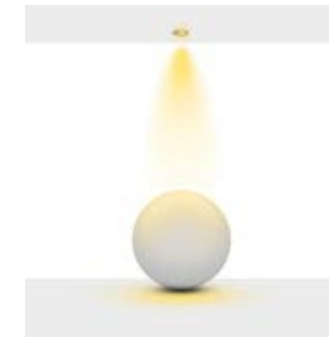

Beam Informations/ Açısıl Bilgiler

Narrow 23°

Medium 37°

Wide 51°

Additional / Ek Bilgiler

Product Name :
3 Hours Emergency Battery

Product Name :
Urth Cable + 3 Pin Connector
with Urth Protection

Product Name :
Honey Comb Ø50 /
Kamaşma Engelleyici Petek
Ø50