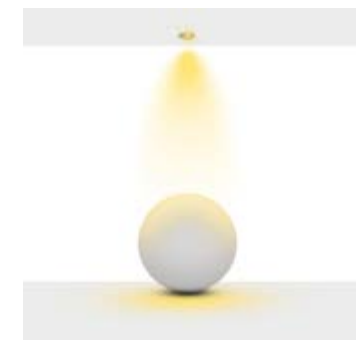

Narrow 23°

Medium 37°

Wide 51°

Additional / Ek Bilgiler

Product Name :
3 Hours Emergency Battery

Product Name :
Urth Cable + 3 Pin Connector
with Urth Protection

Product Name :
Honey Comb Ø50 /
Kamaşma Engelleyici Petek
Ø50