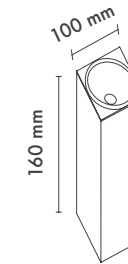

Technical Informations / Tekniksel Bilgiler

Available Finishes
Uygulama Renkleri

● Textured White Ral 9016

● Textured Black Ral 9005

● Textured Grey Ral 9006

*See page 678 for more finishes.

*Daha fazla renk için sayfa 678'e bakınız.