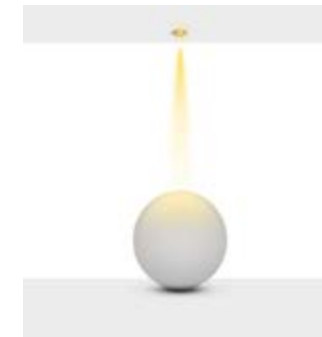

Beam Informations/ Açılabilir Bilgiler

Narrow 25° / Lens

Medium 47°

Additional / Ek Bilgiler

Product Name :
3 Hours Emergency Battery

Product Name :
Urth Cable + 3 Pin Connector
with Urth Protection

Product Name: Aries Square
Product Code: M 300-20 OC10
Model No: 12030020