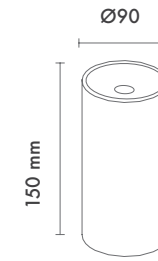

Technical Informations / Tekniksel Bilgiler

Available Finishes
Uygulama Renkleri

● Textured White Ral 9016

● Textured Black Ral 9005

● Textured Grey Ral 9006

*See page 678 for more finishes.

*Daha fazla renk için sayfa 678'e bakınız.