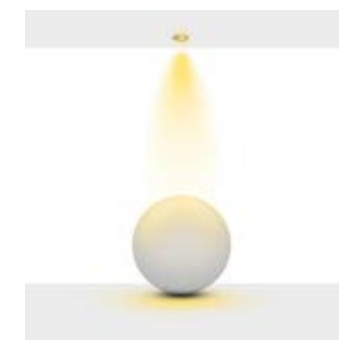

Product Name: London 1 Recessed
Product Code: MTS-10130 L01
Model No: 12100101

Product Specification / Ürün Özellikleri

London 1 Recessed

Installation Type : Recessed

Body and Heatsink : Aluminium Injection Body and Heatsink

Body Color : Electrostatic Powder Coating

Led : Samsung Power Led

Driver : Tridonic / Philips / Osram / Eaglerise

Beam Options : 15° / 40°

Protection Type : IP20 / IP23 (Visible Surface After Installation)

UGR : <10

Hole Size : Ø36mm

Dimming Options : Phase-Cut / 1-10 V / DALI

Product Dimensions : H:50mm W:45mm

London 1 Sıva Altı

Montaj Tipi : Sıva Altı

Gövde ve Soğutucu : Alüminyum Enjeksiyon Gövde ve Soğutucu

Gövde Rengi : Elektrostatik Toz Boya

Led : Samsung Power Led

Sürücü : Tridonic / Philips / Osram / Eaglerise

Açı Seçenekleri : 15° / 40°

Koruma Sınıfı : IP20 / IP23 (Kurulumdan Sonra Görünür Yüzey)

UGR : <10

Delik Çapı : Ø36mm

Dim Opsiyonları : Triak / 1-10 V / DALI

Ürün Ölçüleri : Y:50mm G:45mm

Technical Informations / Tekniksel Bilgiler

High-definition optics made of high quality pmma material, integrated in the mirror antiglare screen that defines emission with luminance control UGR<13.

Available Finishes
Uygulama Renkleri

● Textured White Ral 9016

● Textured Black Ral 9005

● Textured Grey Ral 9006

*See page 678 for more finishes.

*Daha fazla renk için sayfa 678'e bakınız.

Beam Informations/ Açılabilir Bilgiler

Medium 40°

Additional / Ek Bilgiler

Product Name :
3 Hours Emergency Battery

Product Name :
Urth Cable + 3 Pin Connector
with Urth Protection

	2700K Lumen	3000K Lumen	4000K Lumen	Watt	CRI
Samsung Power Led	245 lm	260 lm	275 lm	2,5 Watt	>80