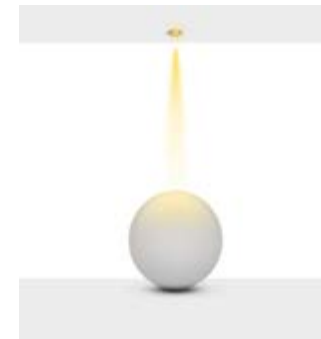

Beam Informations/ Açılabilir Bilgiler

Narrow 23°