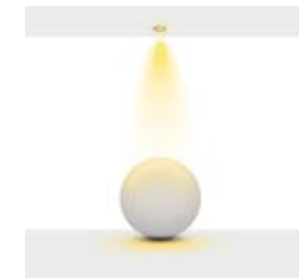

Medium 35x70°