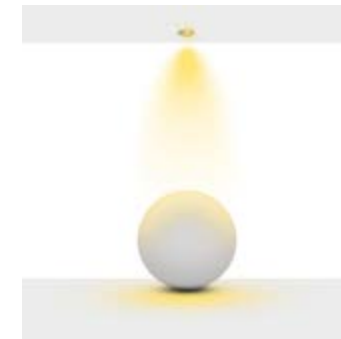

Beam Informations/ Açılabilir Bilgiler

Medium 50°

Additional / Ek Bilgiler

Product Name :
3 Hours Emergency Battery

Product Name :
Urth Cable + 3 Pin Connector
with Urth Protection

Product Name: Sophia 3''
Product Code: M 300-97 SC20
Model No: 12030097