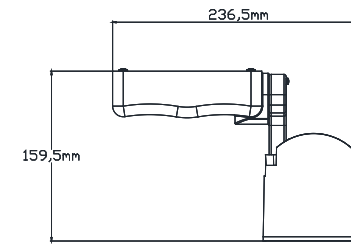

Technical Informations / Tekniksel Bilgiler

Available Finishes
Uygulama Renkleri

● Textured White Ral 9016

● Textured Black Ral 9005

● Textured Grey Ral 9006

*See page 678 for more finishes.

*Daha fazla renk için sayfa 678'e bakınız.