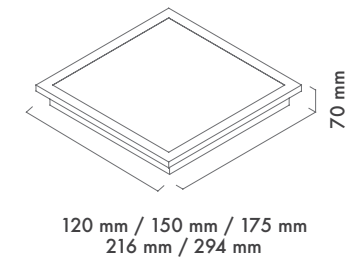

Technical Informations / Tekniksel Bilgiler

HOLE DELİK
SIZE ÇAPI
280x280
MM

Available Finishes
Uygulama Renkleri

Textured White Ral 9016

Textured Black Ral 9005

Textured Grey Ral 9006

*See page 678 for more finishes.

*Daha fazla renk için sayfa 678'e bakınız.