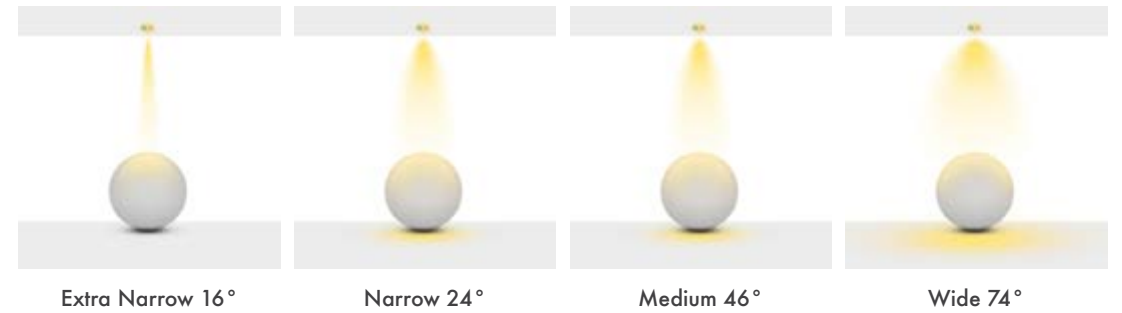

Beam Informations/ Açısıl Bilgiler

Additional / Ek Bilgiler

Product Name :
3 Hours Emergency Battery

Product Name :
Urth Cable + 3 Pin Connector
with Urth Protection

Product Name :
Tridonic Set (Driver + Cob +
Holder)

Product Name :
Anti-Glare Shield / Kamaşma
Engelleyici Kalkan