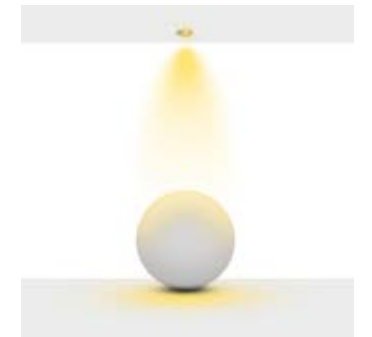

Beam Informations/ Açısıl Bilgiler

Narrow 23°

Medium 37°

Wide 51°

Additional / Ek Bilgiler

Product Name :
3 Hours Emergency Battery

Product Name :
Urth Cable + 3 Pin Connector
with Urth Protection

Product Name :
Honey Comb Ø50 /
Kamaşma Engelleyici Petek
Ø50