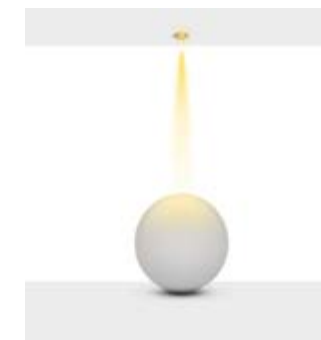

Beam Informations/ Açılabilir Bilgiler

Narrow 15°

Additional / Ek Bilgiler

Product Name :
3 Hours Emergency Battery

Product Name :
Urth Cable + 3 Pin Connector
with Urth Protection

Product Name: Royal Single
Product Code: M 300-43 SC10
Model No: 12030043