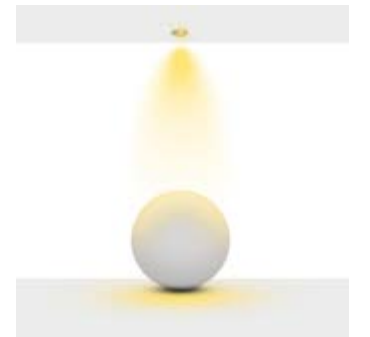

Beam Informations/ Açısıl Bilgiler

Narrow 23°

Medium 37°

Wide 51°

Additional / Ek Bilgiler

Product Name :
3 Hours Emergency Battery

Product Name :
Urth Cable + 3 Pin Connector
with Urth Protection

Product Name :
Honey Comb Ø50 /
Kamaşma Engelleyici Petek
Ø50