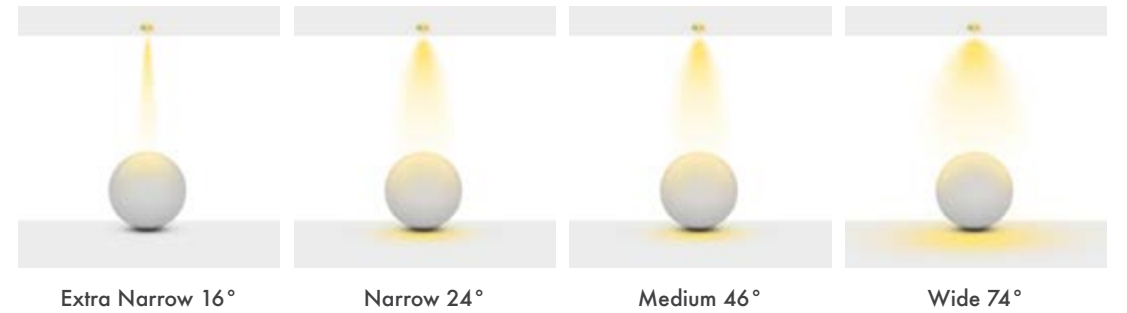

Beam Informations/ Açısıl Bilgiler

Additional / Ek Bilgiler

Product Name :
3 Hours Emergency Battery

Product Name :
Urth Cable + 3 Pin Connector
with Urth Protection

Product Name :
Tridonic Set (Driver + Cob +
Holder)