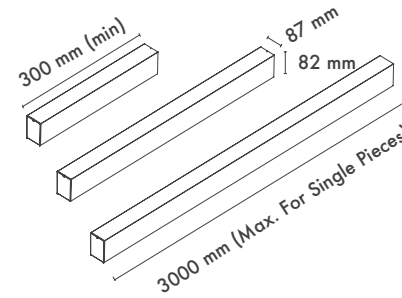

Technical Informations / Tekniksel Bilgiler