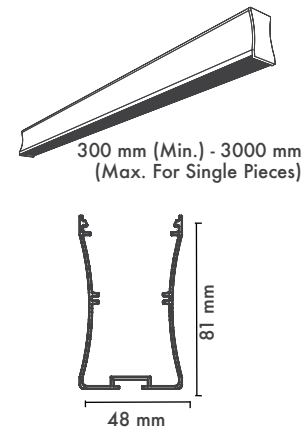

Technical Informations / Tekniksel Bilgiler

End Caps
Sonlandırma Kapakları