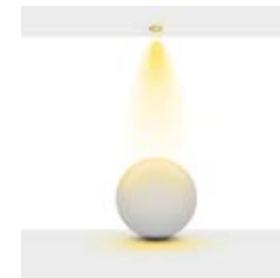

Medium 35x70°