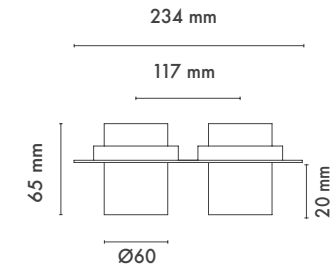

Technical Informations / Tekniksel Bilgiler

Available Finishes
Uygulama Renkleri

● Textured White Ral 9016

● Textured Black Ral 9005

● Textured Grey Ral 9006

*See page 678 for more finishes.

*Daha fazla renk için sayfa 678'e bakınız.