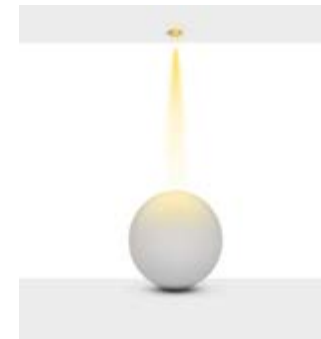

Beam Informations/ Açısız Bilgiler

Narrow 23°

Medium 37°

Wide 51°

Additional / Ek Bilgiler

Product Name :
3 Hours Emergency Battery

Product Name :
Urth Cable + 3 Pin Connector
with Urth Protection

Product Name :
Honey Comb Ø50 /
Kamaşma Engelleyici Petek
Ø50