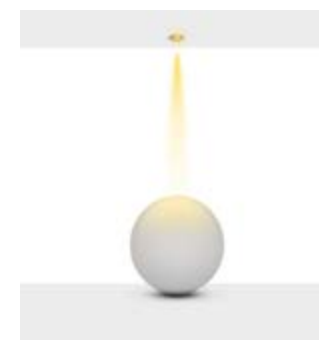

Beam Informations/ Açılabilir Bilgiler

Narrow 25° / Lens