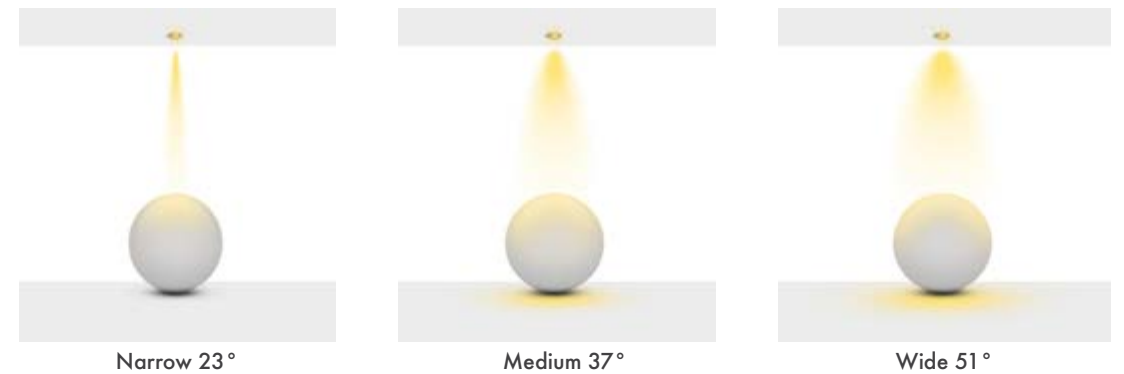

Beam Informations/ Açısız Bilgiler

Additional / Ek Bilgiler

Product Name :
1-3 Hours Emergency Battery
(Tridonic / Local Brands)

Product Name :
Urth Cable + 3 Pin Connector
with Urth Protection

Product Name :
Honey Comb Ø50 /
Kamaşma Engelleyici Petek
Ø50