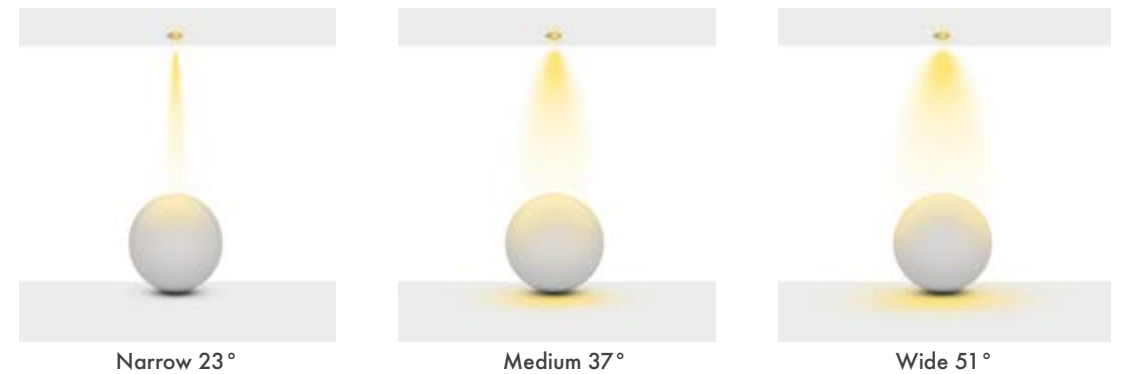

Beam Informations/ Açılabilir Bilgiler

Additional / Ek Bilgiler

Product Name :
3 Hours Emergency Battery

Product Name :
Urth Cable + 3 Pin Connector
with Urth Protection

Product Name :
Honey Comb Ø50 /
Kamaşma Engelleme Petek
Ø50