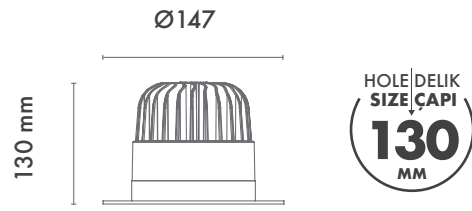

Technical Informations / Tekniksel Bilgiler