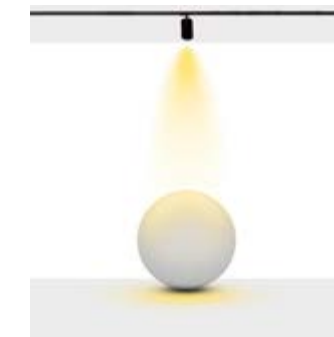

Beam Informations/ Açılabilir Bilgiler

Narrow 28°

Medium 40°

Wide 74°

Additional / Ek Bilgiler

Product Name :
Tridonic Set (Driver + Cob + Holder)

Product Name :
Global GA69 Triphase Adapter

Product Name :
White Optic (Wide Beam)