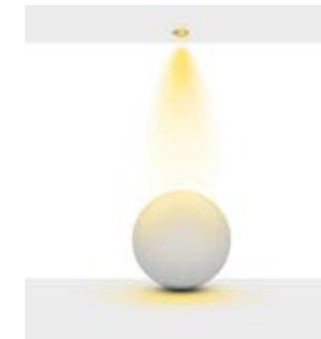

Beam Informations/ Açılabilir Bilgiler

Narrow 23°

Medium 37°

Wide 51°

Additional / Ek Bilgiler

Product Name :
3 Hours Emergency Battery

Product Name :
Urth Cable + 3 Pin Connector
with Urth Protection

Product Name :
Honey Comb Ø50 /
Kamaşma Engelleyici Petek
Ø50