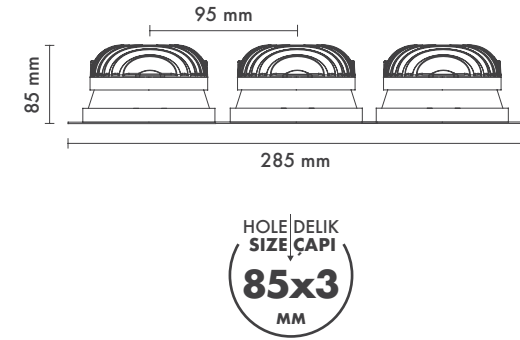

Technical Informations / Tekniksel Bilgiler

Available Finishes
Uygulama Renkleri

● Textured White Ral 9016

● Textured Black Ral 9005

● Textured Grey Ral 9006

*See page 678 for more finishes.

*Daha fazla renk için sayfa 678'e bakınız.