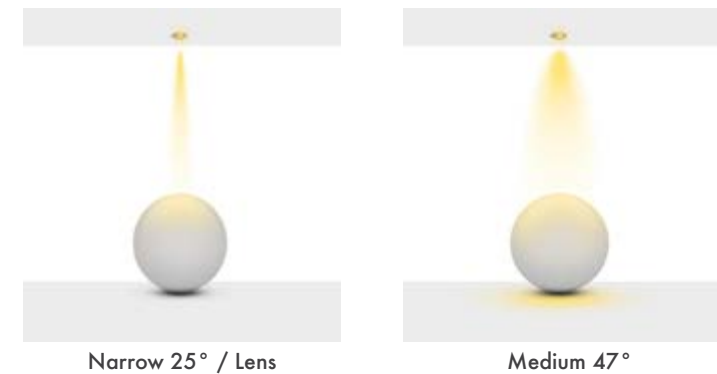

Beam Informations/ Açıl Bilgiler

Additional / Ek Bilgiler

Product Name :
3 Hours Emergency Battery

Product Name :
Urth Cable + 3 Pin Connector
with Urth Protection

Product Name: Royal Double
Product Code: M 300-44 SC10
Model No: 12030044