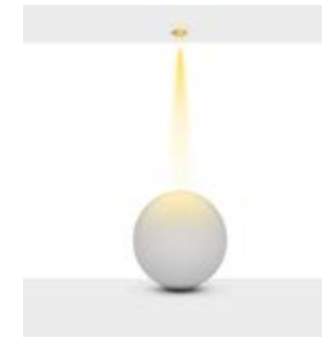

Narrow 15°

Medium 45°

Additional / Ek Bilgiler

Product Name :
3 Hours Emergency Battery

Product Name :
Urth Cable + 3 Pin Connector
with Urth Protection

	2700K Lumen	3000K Lumen	4000K Lumen	Watt	CRI
Samsung Power Led	588 lm	624 lm	660 lm	6 Watt	>80