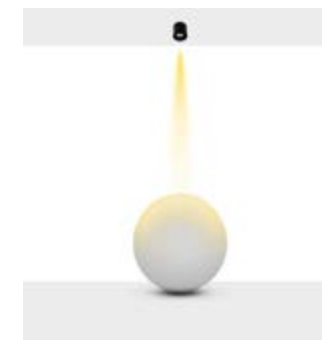

Beam Informations/ Açılabilir Bilgiler

Narrow 15°