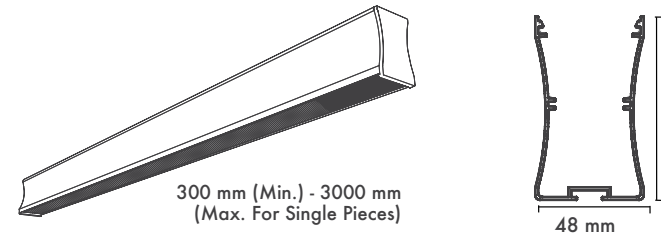

Technical Informations / Tekniksel Bilgiler

Available Finishes / Uygulama Renkleri
● Textured White Ral 9016 ● Textured Black Ral 9005 ● Textured Grey Ral 9006

*See page 678 for more finishes.
*Daha fazla renk için sayfa 678'e bakınız.