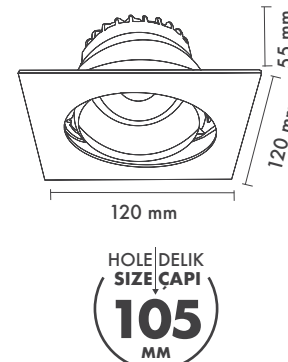

Technical Informations / Tekniksel Bilgiler

Available Finishes
Uygulama Renkleri

● Textured White Ral 9016

● Textured Black Ral 9005

● Textured Grey Ral 9006

*See page 678 for more finishes.

*Daha fazla renk için sayfa 678'e bakınız.