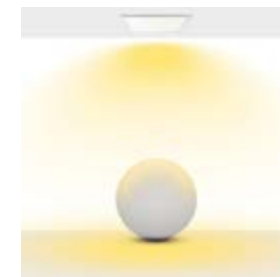

Beam Informations/ Açılabilir Bilgiler

105°

Additional / Ek Bilgiler