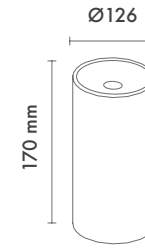

Technical Informations / Tekniksel Bilgiler

Available Finishes
Uygulama Renkleri

● Textured White Ral 9016

● Textured Black Ral 9005

● Textured Grey Ral 9006

*See page 678 for more finishes.

*Daha fazla renk için sayfa 678'e bakınız.