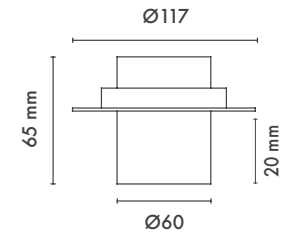

Technical Informations / Tekniksel Bilgiler

Available Finishes
Uygulama Renkleri

● Textured White Ral 9016

● Textured Black Ral 9005

● Textured Grey Ral 9006

*See page 678 for more finishes.

*Daha fazla renk için sayfa 678'e bakınız.