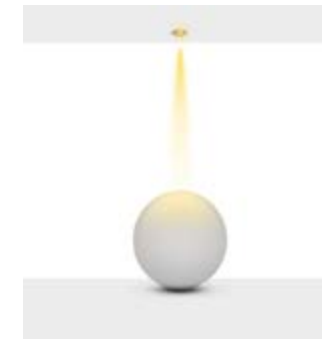

Beam Informations/ Açılabilir Bilgiler

Narrow 25° / Lens

Medium 47°

Additional / Ek Bilgiler

Product Name :
3 Hours Emergency Battery

Product Name :
Urth Cable + 3 Pin Connector
with Urth Protection

Product Name: Aries Round
Product Code: M 300-21 OC10
Model No: 12030021