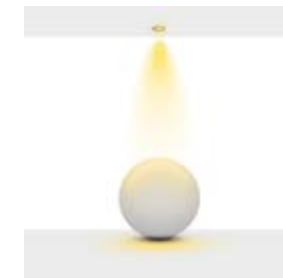

Medium 35x70°