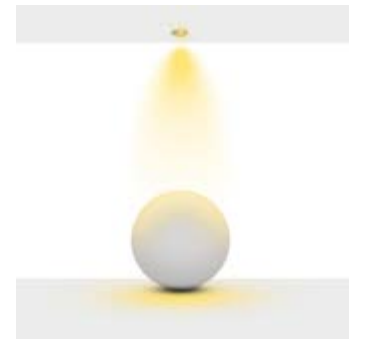

Beam Informations/ Açısız Bilgiler

Narrow 23°

Medium 37°

Wide 51°

Additional / Ek Bilgiler

Product Name :
3 Hours Emergency Battery

Product Name :
Urth Cable + 3 Pin Connector
with Urth Protection

Product Name :
Honey Comb Ø50 /
Kamaşma Engelleyici Petek
Ø50