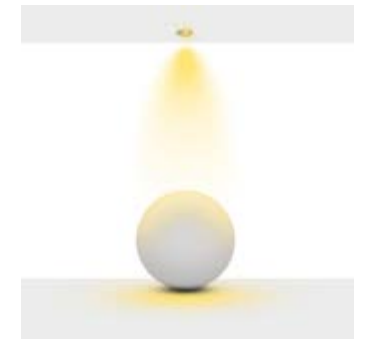

Beam Informations/ Açısız Bilgiler

Narrow 23°

Medium 37°

Wide 51°

Additional / Ek Bilgiler

Product Name :
3 Hours Emergency Battery

Product Name :
Urth Cable + 3 Pin Connector
with Urth Protection

Product Name :
Honey Comb Ø50 /
Kamaşma Engelleyici Petek
Ø50