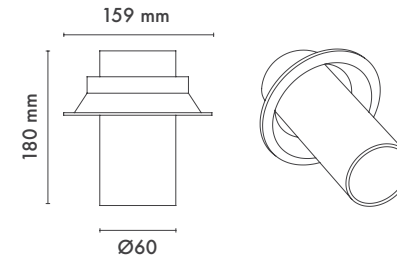

Technical Informations / Tekniksel Bilgiler

Available Finishes
Uygulama Renkleri

● Textured White Ral 9016

● Textured Black Ral 9005

● Textured Grey Ral 9006

*See page 678 for more finishes.

*Daha fazla renk için sayfa 678'e bakınız.