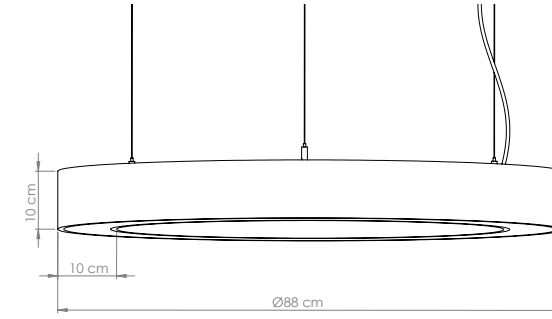

Technical Informations / Tekniksel Bilgiler

Available Finishes
Uygulama Renkleri

Textured White Ral 9016

Textured Black Ral 9005

Textured Grey Ral 9006

* See page 678 for more finishes.

* Daha fazla renk için sayfa 678'e bakınız.