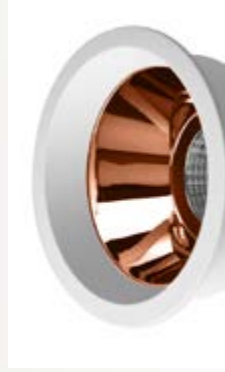

Chrome

Cooper

Gold

Platinum

Black

Reflecto Family

**Location: Bursa
Project Name: Private House**