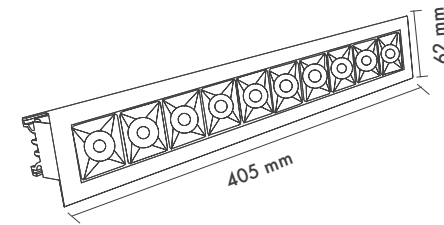

Delik Çapı : \varnothing 48x397mm

Dim Opsiyonları : Triak / 1-10 V / DALI

Ürün Ölçüleri : Y:61mm G:62mm U:405mm

Technical Informations / Tekniksel Bilgiler

HOLE/DELİK
SIZE/ÇAPI
48x397
MM

High-definition optics made of high quality pmma material, integrated in the mirror antiglare screen that defines emission with luminance control UGR<13.