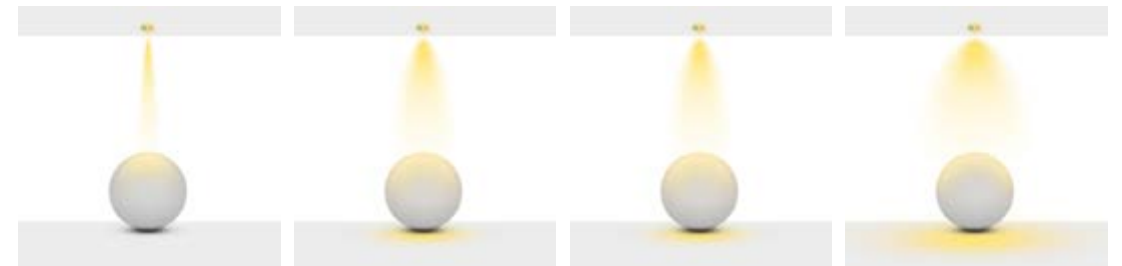

Beam Informations/ Açısız Bilgiler

Extra Narrow 16°

Narrow 24°

Medium 46°

Wide 74°

Additional / Ek Bilgiler

Product Name :
3 Hours Emergency Battery

Product Name :
Urth Cable + 3 Pin Connector
with Urth Protection