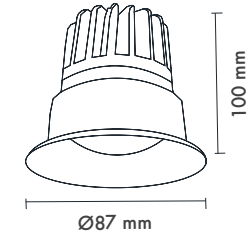

Technical Informations / Tekniksel Bilgiler

Available Finishes
Uygulama Renkleri

● Textured White Ral 9016

● Textured Black Ral 9005

● Textured Grey Ral 9006

*See page 678 for more finishes.

*Daha fazla renk için sayfa 678'e bakınız.