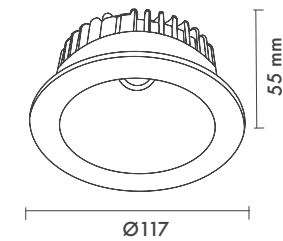

Technical Informations / Tekniksel Bilgiler

Available Finishes
Uygulama Renkleri

● Textured White Ral 9016

● Textured Black Ral 9005

● Textured Grey Ral 9006

*See page 678 for more finishes.

*Daha fazla renk için sayfa 678'e bakınız.