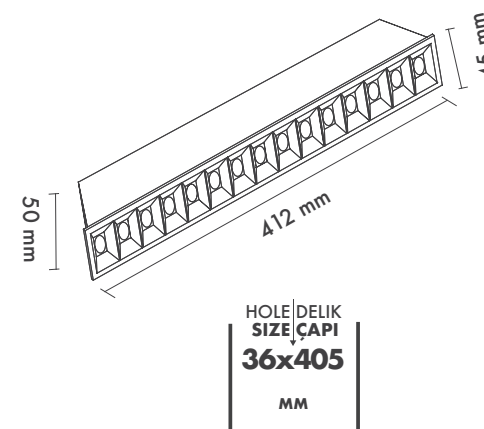

Delik Çapı : Ø36x405mm

Dim Opsiyonları : Triak / 1-10 V / DALI

Ürün Ölçüleri : Y:50mm G:45mm U:412mm

Technical Informations / Tekniksel Bilgiler

High-definition optics made of high quality pmma material, integrated in the mirror antiglare screen that defines emission with luminance control UGR<13.