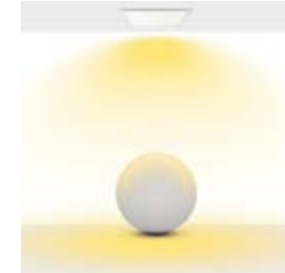

Beam Informations/ Açısıl Bilgiler

105°

Additional / Ek Bilgiler