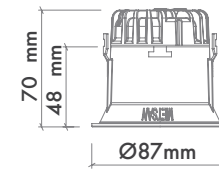

Technical Informations / Tekniksel Bilgiler

Available Finishes
Uygulama Renkleri

● Textured White Ral 9016

● Textured Black Ral 9005

● Textured Grey Ral 9006

*See page 678 for more finishes.

*Daha fazla renk için sayfa 678'e bakınız.