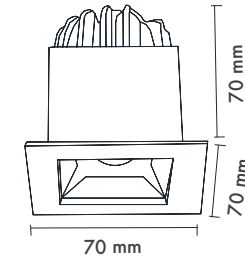

Technical Informations / Tekniksel Bilgiler

Various Inside Reflectos
Çeşitlendirilebilir İç Reflektörler

Available Finishes
Uygulama Renkleri

● Textured White Ral 9016

● Textured Black Ral 9005

● Textured Grey Ral 9006

*See page 678 for more finishes.

*Daha fazla renk için sayfa 678'e bakınız.