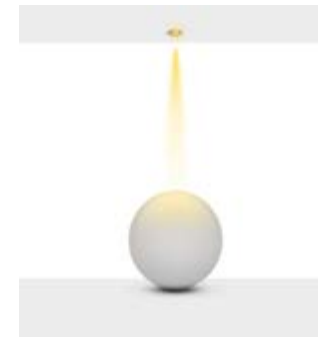

Beam Informations/ Açısız Bilgiler

Narrow 23°

Medium 37°

Wide 51°

Additional / Ek Bilgiler

Product Name :
3 Hours Emergency Battery

Product Name :
Urth Cable + 3 Pin Connector
with Urth Protection

Product Name :
Honey Comb Ø50 /
Kamaşma Engelleyici Petek
Ø50