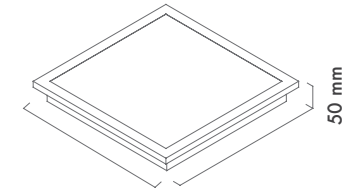

Technical Informations / Tekniksel Bilgiler

120 mm / 150 mm / 180 mm
220 mm / 300 mm

HOLE DELİK
SIZE ÇAPI
160x160
MM

Available Finishes
Uygulama Renkleri

Textured White Ral 9016

Textured Black Ral 9005

Textured Grey Ral 9006