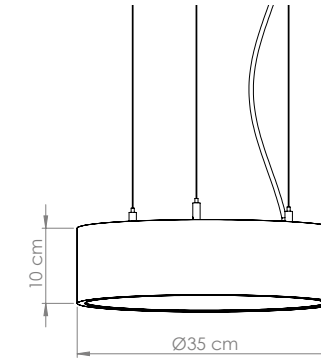

Technical Informations / Tekniksel Bilgiler

Available Finishes
Uygulama Renkleri

● Textured White Ral 9016

● Textured Black Ral 9005

● Textured Grey Ral 9006

* See page 678 for more finishes.

* Daha fazla renk için sayfa 678'e bakınız.