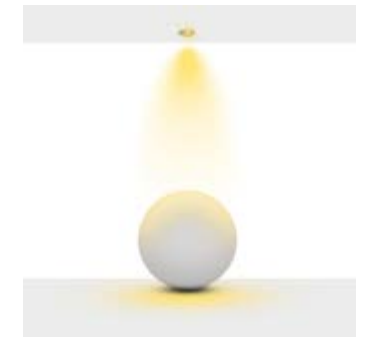

Beam Informations/ Açısız Bilgiler

Narrow 23°

Medium 37°

Wide 51°

Additional / Ek Bilgiler

Product Name :
3 Hours Emergency Battery

Product Name :
Urth Cable + 3 Pin Connector
with Urth Protection

Product Name :
Honey Comb Ø50 /
Kamaşma Engelleyici Petek
Ø50