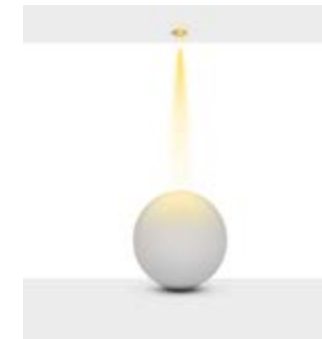

Beam Informations/ Açıl Bilgiler

Narrow 25° / Lens

Medium 47°

Additional / Ek Bilgiler

Product Name :
3 Hours Emergency Battery

Product Name :
Urth Cable + 3 Pin Connector
with Urth Protection

Product Name: Alba Square
Product Code: M 300-38 ODC10
Model No: 12030038