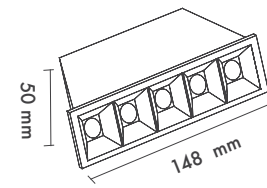

Delik Çapı : Ø36x138mm

Dim Opsiyonları : Triak / 1-10 V / DALI

Ürün Ölçüleri : Y:50mm G:45mm U:148mm

Technical Informations / Tekniksel Bilgiler

HOLE/DELİK
SIZE/ÇAPI
36x138
MM

High-definition optics made of high quality pmma material, integrated in the mirror antiglare screen that defines emission with luminance control UGR<13.