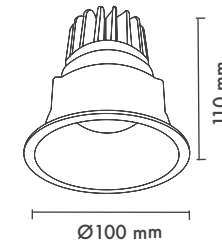

Technical Informations / Tekniksel Bilgiler

Available Finishes
Uygulama Renkleri

● Textured White Ral 9016

● Textured Black Ral 9005

● Textured Grey Ral 9006

*See page 678 for more finishes.

*Daha fazla renk için sayfa 678'e bakınız.