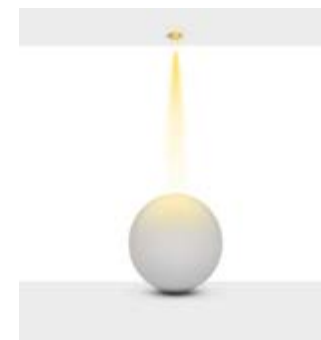

Narrow 23°

Medium 37°

Wide 51°

Additional / Ek Bilgiler

Product Name :
3 Hours Emergency Battery

Product Name :
Urth Cable + 3 Pin Connector
with Urth Protection

Product Name :
Honey Comb Ø50 /
Kamaşma Engelleyici Petek
Ø50