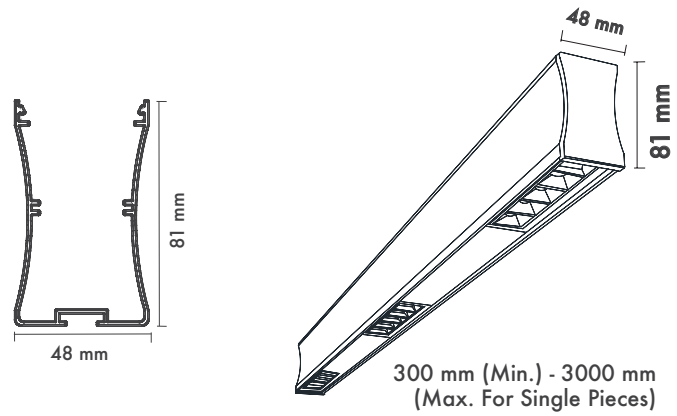

Technical Informations / Tekniksel Bilgiler

Available Finishes
Uygulama Renkleri

Textured White Ral 9016

Textured Black Ral 9005

Textured Grey Ral 9006

*See page 678 for more finishes.

*Daha fazla renk için sayfa 678'e bakınız.