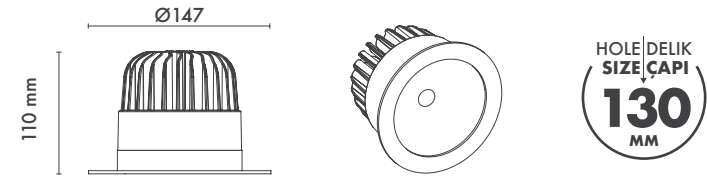

Technical Informations / Tekniksel Bilgiler

Available Finishes
Uygulama Renkleri

Textured White Ral 9016

Textured Black Ral 9005

Textured Grey Ral 9006

*See page 678 for more finishes.

*Daha fazla renk için sayfa 678'e bakınız.