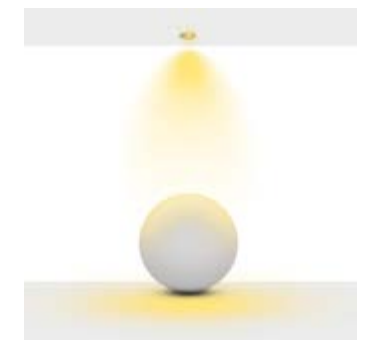

Beam Informations/ Açılabilir Bilgiler

Narrow 23°

Medium 36°

Wide 60°

Additional / Ek Bilgiler

Product Name :
3 Hours Emergency Battery

Product Name :
Urth Cable + 3 Pin Connector
with Urth Protection

Product Name: Dome Spot 30
Product Code: M 400-32 SC30
Model No: 12040032