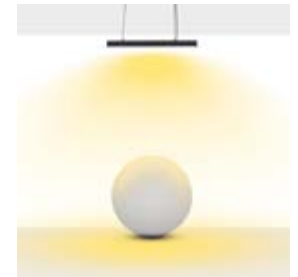

Beam Informations/ Açılmal Bilgiler

110°

Additional / Ek Bilgiler