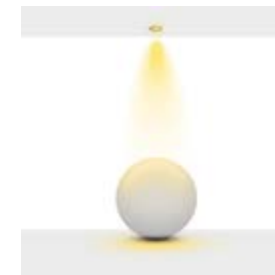

Medium 36°

Medium 35x70°

Assymmetric

Additional / Ek Bilgiler

Product Name :
3 Hours Emergency Battery

Product Name :
Urth Cable + 3 Pin Connector
with Urth Protection

Product Name: Moduline 5 Surface Adjustable
Product Code: MDL-SU 5/X OC
Model No: 12410105