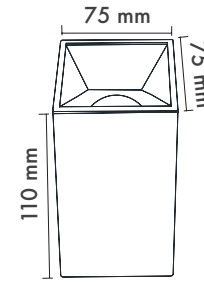

Technical Informations / Tekniksel Bilgiler

Various Inside Reflectos
Çeşitlendirilebilir İç Reflektolar