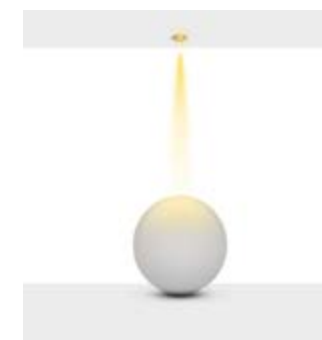

Beam Informations/ Açılabilir Bilgiler

Narrow 15°