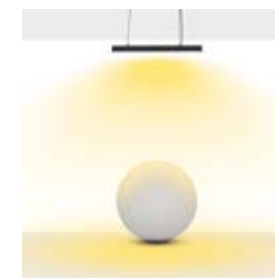

Beam Informations/ Açılabilir Bilgiler

110°

Additional / Ek Bilgiler