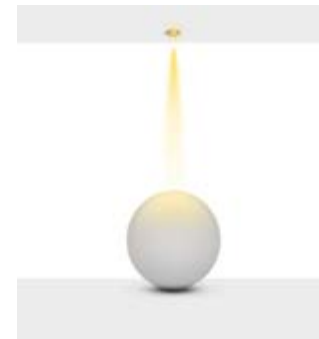

Beam Informations/ Açısız Bilgiler

Narrow 23°