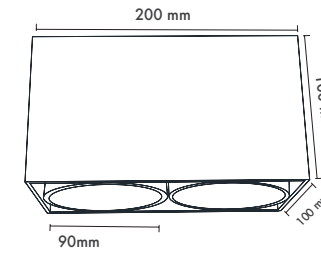

Technical Informations / Tekniksel Bilgiler

Available Finishes
Uygulama Renkleri

● Textured White Ral 9016

● Textured Black Ral 9005

● Textured Grey Ral 9006

*See page 678 for more finishes.

*Daha fazla renk için sayfa 678'e bakınız.