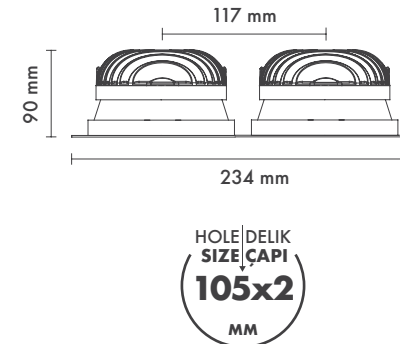

Technical Informations / Tekniksel Bilgiler

Available Finishes
Uygulama Renkleri

● Textured White Ral 9016

● Textured Black Ral 9005

● Textured Grey Ral 9006

*See page 678 for more finishes.

*Daha fazla renk için sayfa 678'e bakınız.