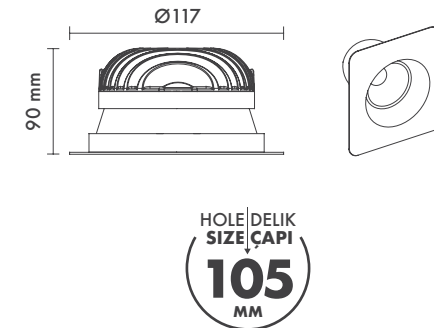

Technical Informations / Tekniksel Bilgiler

Available Finishes
Uygulama Renkleri

● Textured White Ral 9016

● Textured Black Ral 9005

● Textured Grey Ral 9006

*See page 678 for more finishes.

*Daha fazla renk için sayfa 678'e bakınız.