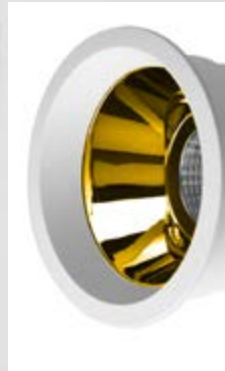

Product Name :
3 Hours Emergency Battery

Product Name :
Microprismatic Diffuser (3D)

Product Name :
Fire-Proof Diffuser

Product Name :
Urth Cable + 3 Pin Connector
with Urth Protection

Chrome

Cooper

Gold

Platinum