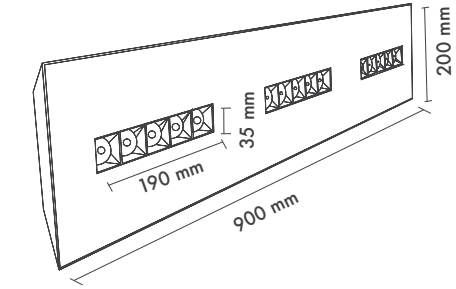

Ürün Ölçüleri : Y:70mm G:200mm U:900mm

Technical Informations / Tekniksel Bilgiler

High-definition optics made of high quality pmma material, integrated in the mirror antiglare screen that defines emission with luminance control UGR<13.