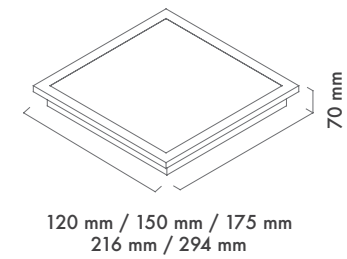

Technical Informations / Tekniksel Bilgiler

HOLE/DELİK
SIZE/ÇAPI
200x200
MM

Available Finishes
Uygulama Renkleri

Textured White Ral 9016

Textured Black Ral 9005

Textured Grey Ral 9006

*See page 678 for more finishes.

*Daha fazla renk için sayfa 678'e bakınız.