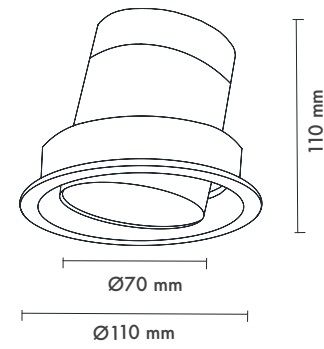

Technical Informations / Tekniksel Bilgiler

Various Inside Reflectos
Çeşitlendirilebilir İç Reflektörler

Available Finishes
Uygulama Renkleri

● Textured White Ral 9016

● Textured Black Ral 9005

● Textured Grey Ral 9006

*See page 678 for more finishes.

*Daha fazla renk için sayfa 678'e bakınız.