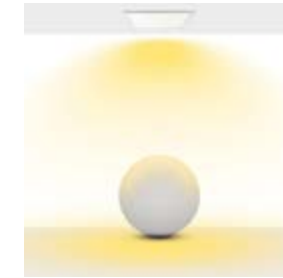

Beam Informations/ Açılma Bilgileri

105°

Additional / Ek Bilgiler