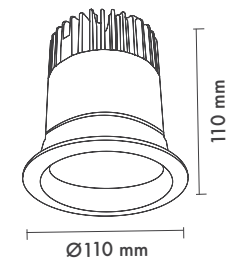

Technical Informations / Tekniksel Bilgiler

Various Inside Reflectos
Çeşitlendirilebilir İç Reflektolar