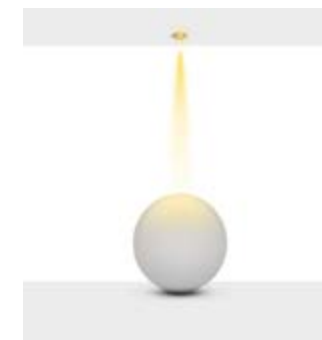

Beam Informations/ Açısız Bilgiler

Narrow 25° / Lens

Medium 47°

Additional / Ek Bilgiler

Product Name :
3 Hours Emergency Battery

Product Name :
Urth Cable + 3 Pin Connector
with Urth Protection

Product Name: Royal Trio
Product Code: M 300-45 SC10
Model No: 12030045