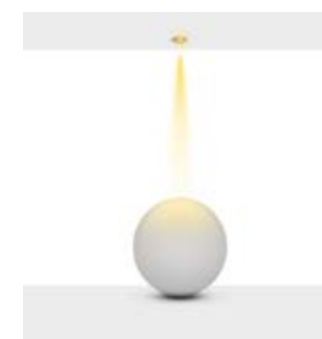

Beam Informations/ Açılabilir Bilgiler

Narrow 25° / Lens

Medium 47°

Additional / Ek Bilgiler

Product Name :
3 Hours Emergency Battery

Product Name :
Urth Cable + 3 Pin Connector
with Urth Protection

Product Name: Luxis Single
Product Code: MA 827-11 01
Model No: 120827111