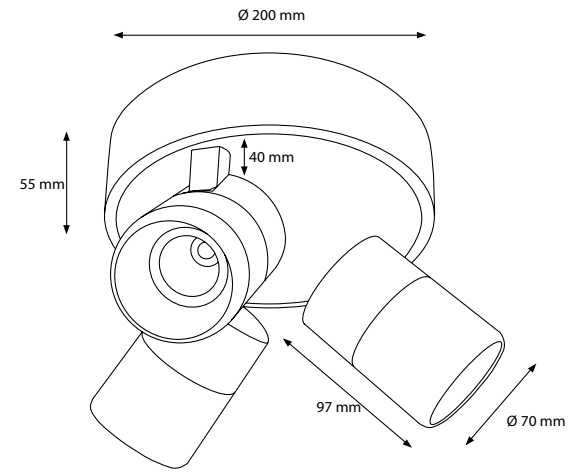

Technical Informations / Tekniksel Bilgiler

Various Inside Reflectos
Çeşitlendirilebilir İç Reflektolar

Available Finishes
Uygulama Renkleri

● Textured White Ral 9016

● Textured Black Ral 9005

● Textured Grey Ral 9006

*See page 678 for more finishes.

*Daha fazla renk için sayfa 678'e bakınız.