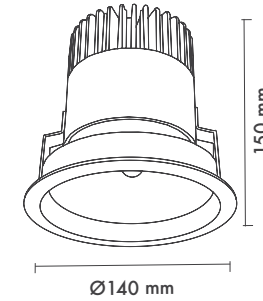

Technical Informations / Tekniksel Bilgiler

Various Inside Reflectos
Çeşitlendirilebilir İç Reflektörler