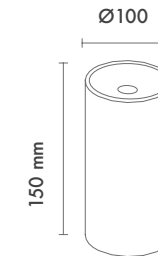

Technical Informations / Tekniksel Bilgiler

Available Finishes
Uygulama Renkleri

● Textured White Ral 9016

● Textured Black Ral 9005

● Textured Grey Ral 9006

*See page 678 for more finishes.

*Daha fazla renk için sayfa 678'e bakınız.