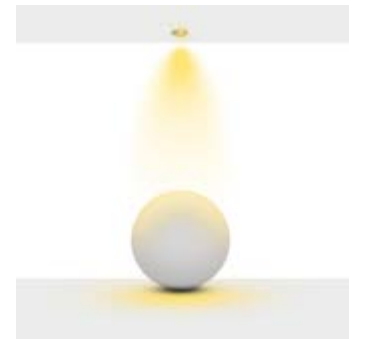

Narrow 23°

Medium 37°

Wide 51°

Additional / Ek Bilgiler

Product Name :
3 Hours Emergency Battery

Product Name :
Urth Cable + 3 Pin Connector
with Urth Protection

Product Name :
Honey Comb Ø50 /
Kamaşma Engelleyici Petek
Ø50