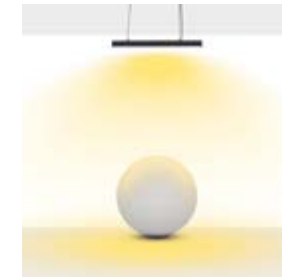

Beam Informations/ Açışal Bilgiler

110°

Additional / Ek Bilgiler

Product Name :
3 Hours Emergency Battery

Product Name :
Microprismatic Diffuser (3D)

Product Name :
Fire-Proof Diffuser

Product Name :
Urth Cable + 3 Pin Connector
with Urth Protection