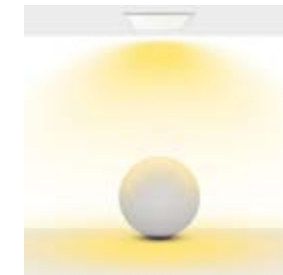

Beam Informations/ Açılabilir Bilgiler

105°