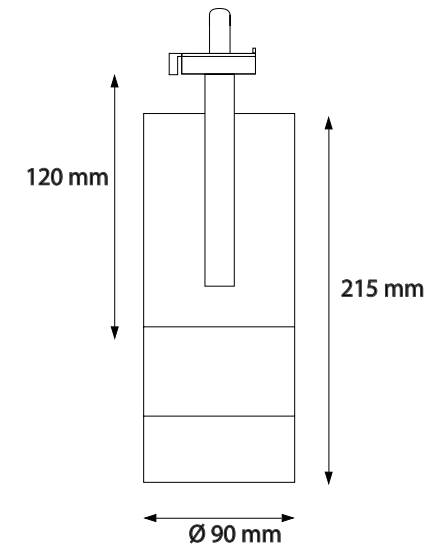

Technical Informations / Tekniksel Bilgiler

Available Finishes
Uygulama Renkleri

● Textured White Ral 9016

● Textured Black Ral 9005

● Textured Grey Ral 9006

*See page 678 for more finishes.

*Daha fazla renk için sayfa 678'e bakınız.