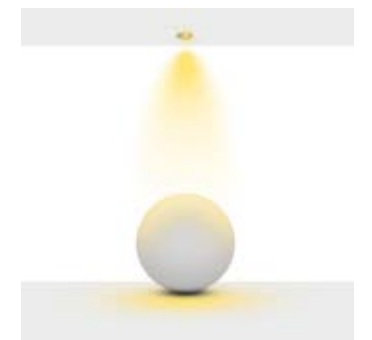

Beam Informations/ Açısız Bilgiler

Narrow 23°

Medium 37°

Wide 51°

Additional / Ek Bilgiler

Product Name :
3 Hours Emergency Battery

Product Name :
Urth Cable + 3 Pin Connector
with Urth Protection

Product Name :
Honey Comb Ø50 /
Kamaşma Engelleyici Petek
Ø50