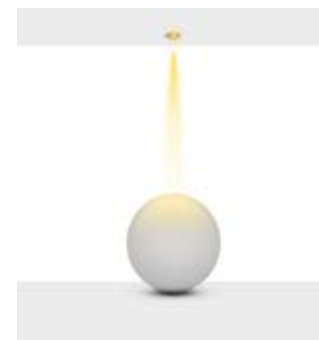

Beam Informations/ Açısal Bilgiler

Narrow 23°

Medium 37°

Wide 51°

Additional / Ek Bilgiler

Product Name :
3 Hours Emergency Battery

Product Name :
Urth Cable + 3 Pin Connector
with Urth Protection

Product Name :
Honey Comb Ø50 /
Kamaşma Engelleyici Petek
Ø50