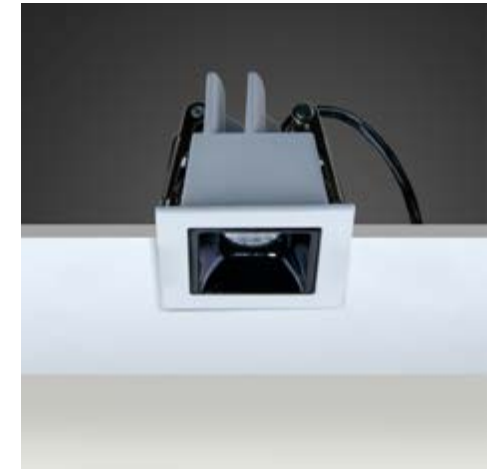

Delik Çapı : Ø36mm

Dim Opsiyonları : Triak / 1-10 V / DALI

Ürün Ölçüleri : Y:50mm G:45mm

Technical Informations / Tekniksel Bilgiler

High-definition optics made of high quality pmma material, integrated in the mirror antiglare screen that defines emission with luminance control UGR<13.