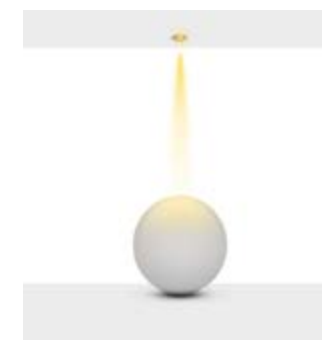

Beam Informations/ Açıl Bilgiler

Narrow 15°