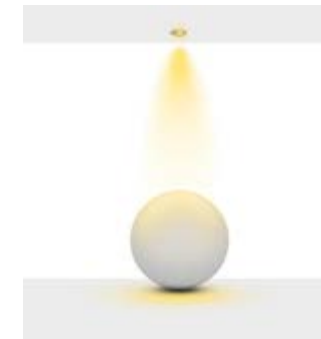

Beam Informations/ Açısıl Bilgiler

Narrow 23°

Medium 36°

Wide 60°

Additional / Ek Bilgiler

Product Name :
3 Hours Emergency Battery

Product Name :
Urth Cable + 3 Pin Connector
with Urth Protection

Product Name: Vagon Surface
Product Code: MSY-25 090 C10
Model No: 13010025