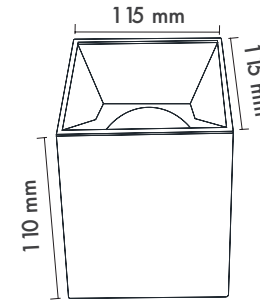

Technical Informations / Tekniksel Bilgiler

Various Inside Reflectos
Çeşitlendirilebilir İç Reflektolar

Available Finishes
Uygulama Renkleri

● Textured White Ral 9016

● Textured Black Ral 9005

● Textured Grey Ral 9006

*See page 678 for more finishes.

*Daha fazla renk için sayfa 678'e bakınız.