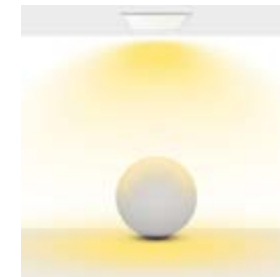

Beam Informations/ Açılabilir Bilgiler

105°

Additional / Ek Bilgiler