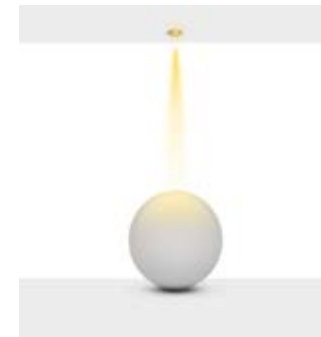

Beam Informations/ Açısız Bilgiler

Narrow 23°

Medium 37°

Wide 51°

Additional / Ek Bilgiler

Product Name :
3 Hours Emergency Battery

Product Name :
Urth Cable + 3 Pin Connector
with Urth Protection

Product Name :
Honey Comb Ø50 /
Kamaşma Engelleyici Petek
Ø50