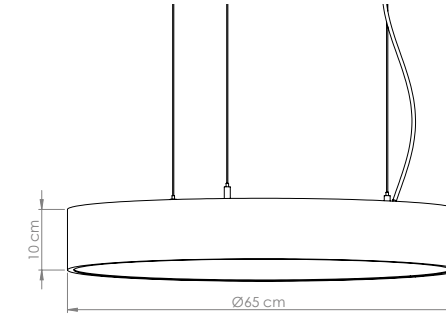

Technical Informations / Tekniksel Bilgiler

Available Finishes
Uygulama Renkleri

● Textured White Ral 9016

● Textured Black Ral 9005

● Textured Grey Ral 9006

*See page 678 for more finishes.

*Daha fazla renk için sayfa 678'e bakınız.