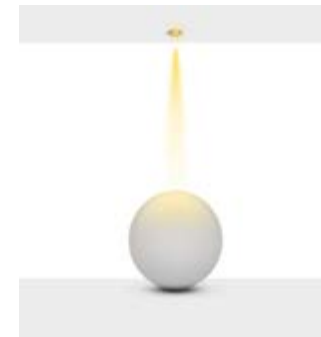

Narrow 23°

Medium 37°

Wide 51°

Additional / Ek Bilgiler

Product Name :
3 Hours Emergency Battery

Product Name :
Urth Cable + 3 Pin Connector
with Urth Protection

Product Name :
Honey Comb Ø50 /
Kamaşma Engelleyici Petek
Ø50