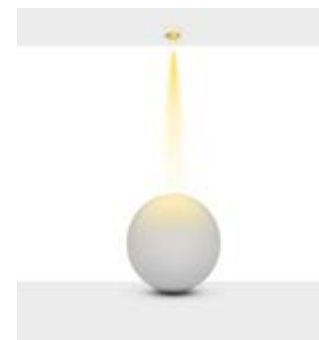

Beam Informations/ Açılabilir Bilgiler

Narrow 23°