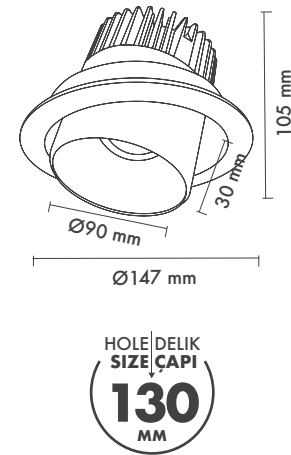

Technical Informations / Tekniksel Bilgiler

Various Inside Reflectos
Çeşitlendirilebilir İç Reflektolar

Available Finishes
Uygulama Renkleri

Textured White Ral 9016

Textured Black Ral 9005

Textured Grey Ral 9006

* See page 678 for more finishes.

* Daha fazla renk için sayfa 678'e bakınız.