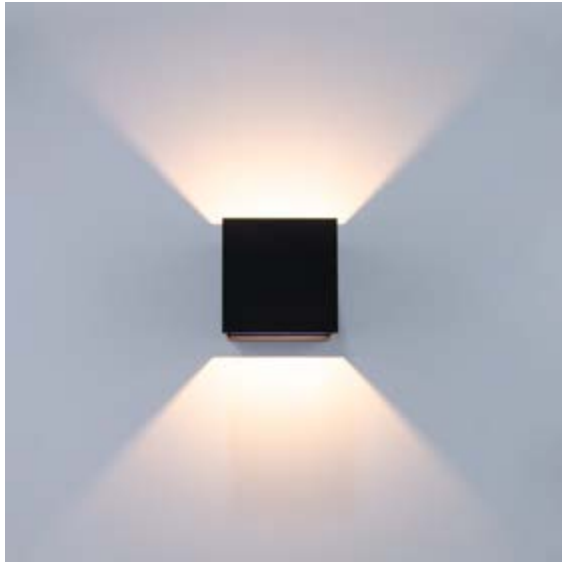

Product Name: Fumany Wall
Product Code: MSKD-21
Model No: 16100021

Product Specification / Ürün Özellikleri

Fumany Wall

Installation Type : Surface Mounted

Body and Heatsink : Aluminium Extrusion Body and aluminium heatsink

Body Color : Electrostatic Powder Coating

Led : Samsung

Driver : Tridonic / Philips / Osram / Eaglerise

Protection Type : IP20

Dimming Options : Phase-Cut / 1-10 V / DALI

Product Dimensions : H:130mm W:100mm L:100mm

Fumany Duvar Aplik

Montaj Tipi : Sıva Üstü

Gövde ve Soğutucu : Alüminyum ekstrüzyon gövde ve alüminyum soğutucu

Gövde Rengi : Elektrostatik Toz Boya

Led : Samsung

Sürücü : Tridonic / Philips / Osram / Eaglerise

Koruma Sınıfı : IP20

Dim Opsiyonları : Triak / 1-10 V / DALI

Ürün Ölçüleri : Y:130mm G:100mm U:100mm

Technical Informations / Tekniksel Bilgiler

Available Finishes
Uygulama Renkleri

Textured White Ral 9016

Textured Black Ral 9005

Textured Grey Ral 9006

*See page 678 for more finishes.

*Daha fazla renk için sayfa 678'e bakınız.

Various Inside Finishes
Kademe Renklendirilebilir

2700K Lumen 3000K Lumen 4000K Lumen mA Watt CRI

	2700K Lumen	3000K Lumen	4000K Lumen	mA	Watt	CRI
Samsung Cob Led	1010 lm	1070 lm	1130 lm	250	10 Watt	>80