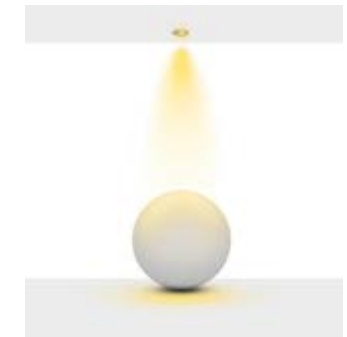

Product Name: London 5 Recessed
Product Code: MTS-10130 L05
Model No: 12100105

Product Specification / Ürün Özellikleri

London 5 Recessed

Installation Type : Recessed

Body and Heatsink : Aluminium Injection Body and Heatsink

Body Color : Electrostatic Powder Coating

Led : Samsung Power Led

Driver : Tridonic / Philips / Osram / Eaglerise

Beam Options : 15° / 40°

Protection Type : IP20 / IP23 (Visible Surface After Installation)

UGR : <10

Hole Size : Ø36x138mm

Dimming Options : Phase-Cut / 1-10 V / DALI

Product Dimensions : H:50mm W:45mm L:148mm

London 5 Sıva Altı

Montaj Tipi : Sıva Altı

Gövde ve Soğutucu : Alüminyum Enjeksiyon Gövde ve Soğutucu

Gövde Rengi : Elektrostatik Toz Boya

Led : Samsung Power Led

Sürücü : Tridonic / Philips / Osram / Eaglerise

Açı Seçenekleri : 15° / 40°

Koruma Sınıfı : IP20 / IP23 (Kurulumdan Sonra Görünür Yüzey)

UGR : <10

Delik Çapı : Ø36x138mm

Dim Opsiyonları : Triak / 1-10 V / DALI

Ürün Ölçüleri : Y:50mm G:45mm U:148mm

Technical Informations / Tekniksel Bilgiler

HOLE/DELİK
SIZE/ÇAPI
36x138
MM

High-definition optics made of high quality pmma material, integrated in the mirror antiglare screen that defines emission with luminance control UGR<13.

Available Finishes
Uygulama Renkleri

● Textured White Ral 9016

● Textured Black Ral 9005

● Textured Grey Ral 9006

*See page 678 for more finishes.

*Daha fazla renk için sayfa 678'e bakınız.

Beam Informations/ Açılabilir Bilgiler

Medium 40°

Additional / Ek Bilgiler

Product Name :
3 Hours Emergency Battery

Product Name :
Urth Cable + 3 Pin Connector
with Urth Protection

	3000K Lumen	4000K Lumen	5000K Lumen	Watt	CRI
Samsung Power Led	1225 lm	1300 lm	1375 lm	12,5 Watt	>80