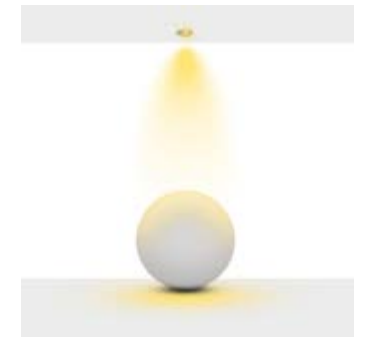

Beam Informations/ Açısız Bilgiler

Narrow 23°

Medium 37°

Wide 51°

Additional / Ek Bilgiler

Product Name :
3 Hours Emergency Battery

Product Name :
Urth Cable + 3 Pin Connector
with Urth Protection

Product Name :
Honey Comb Ø50 /
Kamaşma Engelleyici Petek
Ø50