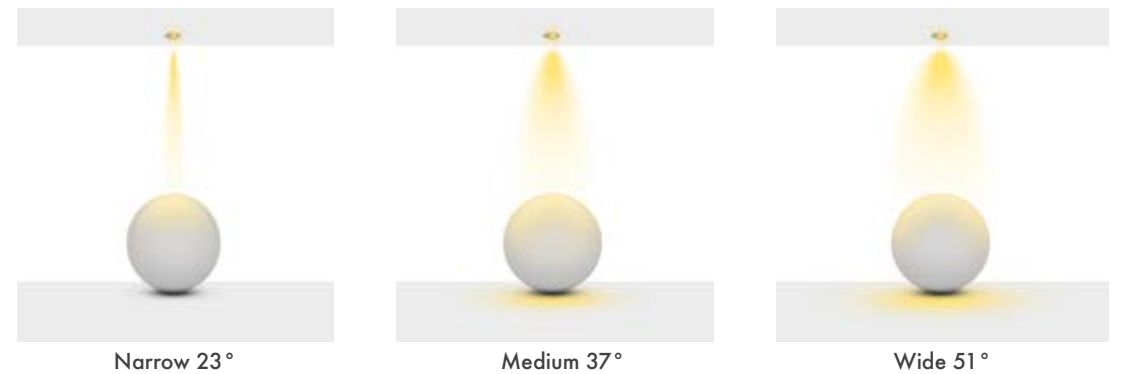

Beam Informations/ Açısız Bilgiler

Additional / Ek Bilgiler

Product Name :
3 Hours Emergency Battery

Product Name :
Urth Cable + 3 Pin Connector
with Urth Protection

Product Name :
Honey Comb Ø50 /
Kamaşma Engelleyici Petek
Ø50