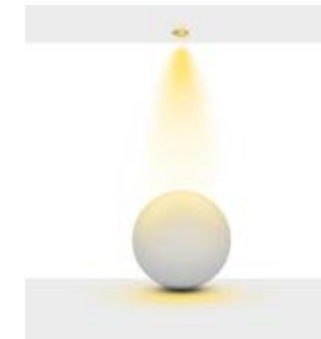

Product Name: Magnus Single
Product Code: M 300-60 SC10
Model No: 12030060

Product Specification / Ürün Özellikleri

Magnus Single

Magnus Tekli

Installation Type : Recessed

Montaj Tipi : Sıva Altı

Body and Heatsink : Aluminium Body and Aluminium Injection Heatsink

Gövde ve Soğutucu : DKP Metal Gövde ve Alüminyum Enjeksiyon Soğutucu

Glass Options : Tempered (Standard) / Frosted

Cam Çeşitleri : Temperli (Standart) / Buzlu

Body Color : Electrostatic Powder Coating

Gövde Rengi : Elektrostatik Toz Boya

Led : Samsung

Led : Samsung

Driver : Tridonic / Philips / Osram / Eaglerise

Sürücü : Tridonic / Philips / Osram / Eaglerise

Beam Options : 23° / 37° / 51°

Açı Seçenekleri : 23° / 37° / 51°

Protection Type : IP20 / IP44

Koruma Sınıfı : IP20 / IP44

Hole Size : Ø105mm

Delik Çapı : Ø105mm

Dimming Options : Phase-Cut / 1-10 V / DALI

Dim Opsiyonları : Triak / 1-10 V / DALI

Product Dimensions : H:110mm W:117mm

Ürün Ölçüleri : Y:110mm G:117mm

	3000K Lumen	4000K Lumen	5000K Lumen	mA	Watt	CRI
Samsung Cob Led	710 lm	770 lm	830 lm	180	7 Watt	>80
Samsung Cob Led	1010 lm	1070 lm	1130 lm	250	10 Watt	>80
Samsung Cob Led	1222 lm	1261 lm	1313 lm	350	13 Watt	>80

Technical Informations / Tekniksel Bilgiler

Various Inside Finishes
Kademe Renklendirilebilir

Available Finishes
Uygulama Renkleri

● Textured White Ral 9016

● Textured Black Ral 9005

● Textured Grey Ral 9006

*See page 678 for more finishes.

*Daha fazla renk için sayfa 678'e bakınız.

Beam Informations/ Açılabilir Bilgiler

Medium 37°

Additional / Ek Bilgiler

Product Name :
3 Hours Emergency Battery

Product Name :
Urth Cable + 3 Pin Connector
with Urth Protection