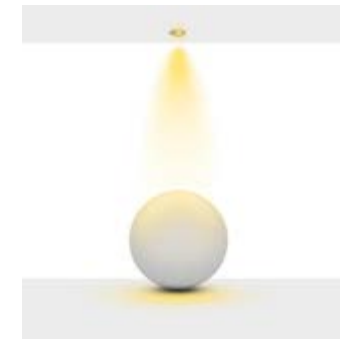

Beam Informations/ Açılabilir Bilgiler

Narrow 25° / Lens

Medium 47°

Additional / Ek Bilgiler

Product Name :
3 Hours Emergency Battery

Product Name :
Urth Cable + 3 Pin Connector
with Urth Protection

Product Name: Aries Round
Product Code: M 300-21 OC10
Model No: 12030021