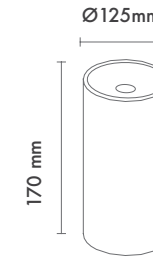

Technical Informations / Tekniksel Bilgiler

Available Finishes
Uygulama Renkleri

● Textured White Ral 9016

● Textured Black Ral 9005

● Textured Grey Ral 9006

*See page 678 for more finishes.

*Daha fazla renk için sayfa 678'e bakınız.