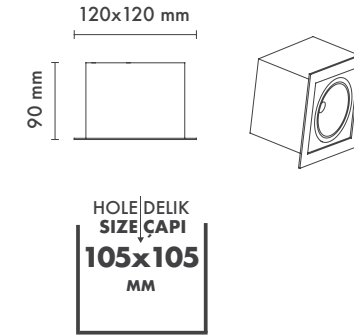

Technical Informations / Tekniksel Bilgiler

Available Finishes
Uygulama Renkleri

● Textured White Ral 9016

● Textured Black Ral 9005

● Textured Grey Ral 9006

*See page 678 for more finishes.

*Daha fazla renk için sayfa 678'e bakınız.