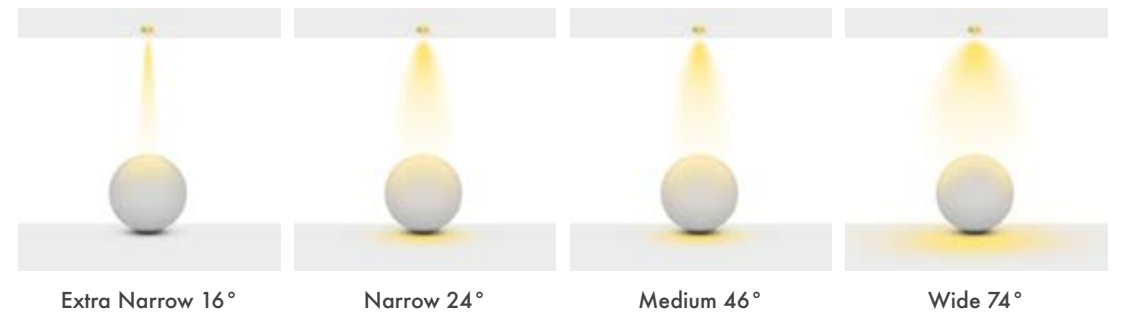

Beam Informations/ Açısıl Bilgiler

Additional / Ek Bilgiler

Product Name :
3 Hours Emergency Battery

Product Name :
Urth Cable + 3 Pin Connector
with Urth Protection

Product Name :
Tridonic Set (Driver + Cob +
Holder)

Product Name :
Anti-Glare Shield / Kamaşma
Engelleyici Kalkan