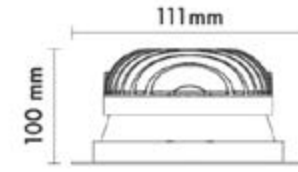

Technical Informations / Tekniksel Bilgiler

Available Finishes
Uygulama Renkleri

● Textured White Ral 9016

● Textured Black Ral 9005

● Textured Grey Ral 9006

*See page 678 for more finishes.

*Daha fazla renk için sayfa 678'e bakınız.