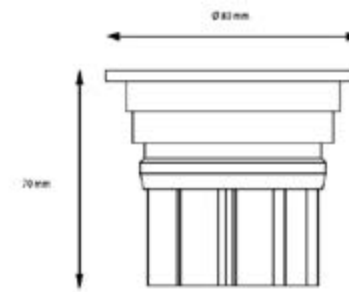

Technical Informations / Tekniksel Bilgiler

HOLE DELİK
SIZE ÇAPI
70
MM