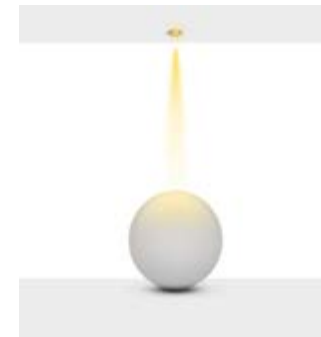

Beam Informations/ Açısıl Bilgiler

Narrow 23°