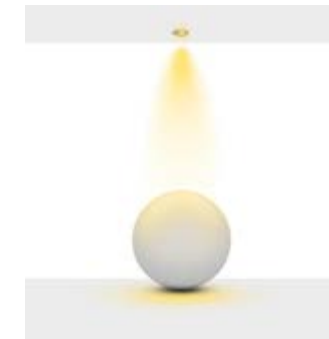

Beam Informations/ Açısız Bilgiler

Narrow 23°

Medium 37°

Wide 51°

Additional / Ek Bilgiler

Product Name :
3 Hours Emergency Battery

Product Name :
Urth Cable + 3 Pin Connector
with Urth Protection

Product Name :
Honey Comb Ø50 /
Kamaşma Engelleyici Petek
Ø50