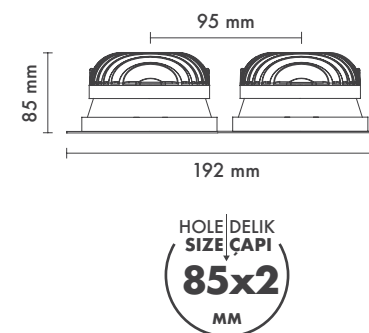

Technical Informations / Tekniksel Bilgiler

Available Finishes
Uygulama Renkleri

● Textured White Ral 9016

● Textured Black Ral 9005

● Textured Grey Ral 9006

*See page 678 for more finishes.

*Daha fazla renk için sayfa 678'e bakınız.