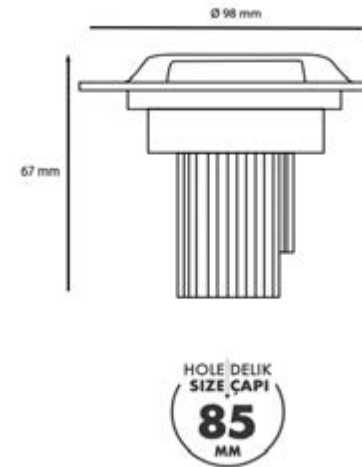

Technical Informations / Tekniksel Bilgiler

Available Finishes
Uygulama Renkleri

● Textured White Ral 9016

● Textured Black Ral 9005

● Textured Grey Ral 9006

*See page 678 for more finishes.

*Daha fazla renk için sayfa 678'e bakınız.