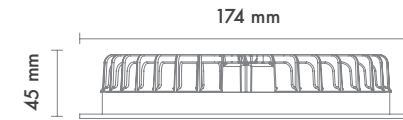

Technical Informations / Tekniksel Bilgiler

HOLE DELİK
SIZE ÇAPI
158
MM