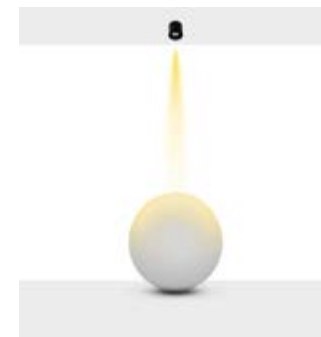

Beam Informations/ Açısız Bilgiler

Narrow 23°

Medium 37°

Wide 51°

Additional / Ek Bilgiler

Product Name :
3 Hours Emergency Battery

Product Name :
Urth Cable + 3 Pin Connector
with Urth Protection

Product Name: Minos Surface
Product Code: MSY-72 C30
Model No: 13000072