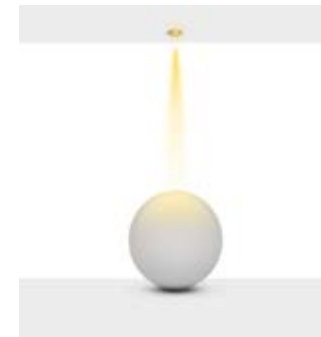

Beam Informations/ Açısal Bilgiler

Narrow 23°

Medium 37°

Wide 51°

Additional / Ek Bilgiler

Product Name :
3 Hours Emergency Battery

Product Name :
Urth Cable + 3 Pin Connector
with Urth Protection

Product Name :
Honey Comb Ø50 /
Kamaşma Engelleyici Petek
Ø50