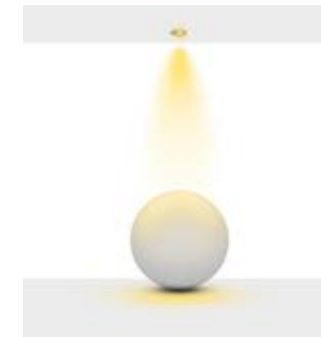

Beam Informations/ Açısız Bilgiler

Narrow 23°

Medium 36°

Wide 60°

Additional / Ek Bilgiler

Product Name :
3 Hours Emergency Battery

Product Name :
Urth Cable + 3 Pin Connector
with Urth Protection

Product Name: Sophia 125 Surface
Product Code: MSY-89 125 C20
Model No: 13012589