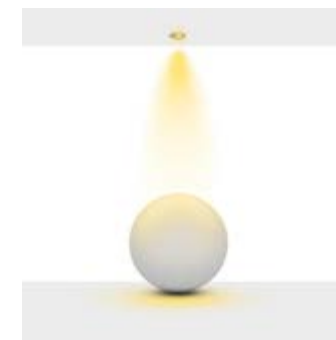

Beam Informations/ Açısız Bilgiler

Narrow 25° / Lens

Medium 47°

Additional / Ek Bilgiler

Product Name :
3 Hours Emergency Battery

Product Name :
Urth Cable + 3 Pin Connector
with Urth Protection

Product Name: Royal Trio
Product Code: M 300-45 SC10
Model No: 12030045