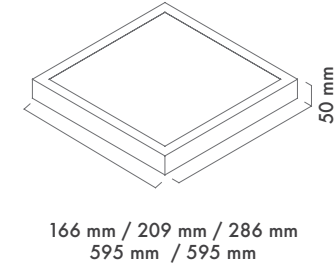

Technical Informations / Tekniksel Bilgiler

166 mm / 209 mm / 286 mm
 595 mm / 595 mm

Available Finishes
 Uygulama Renkleri

Textured White Ral 9016

Textured Black Ral 9005

Textured Grey Ral 9006

*See page 678 for more finishes.