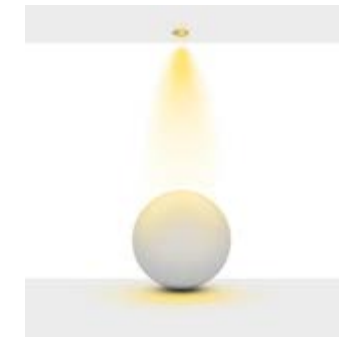

Product Name: Neptune Single
Product Code: M 200-13 SC10
Model No: 12020013

Product Specification / Ürün Özellikleri

Neptune Single

Neptune Tekli

Installation Type : Recessed

Montaj Tipi : Sıva Altı

Body and Heatsink : Aluminium Body and Aluminium Injection Heatsink

Gövde ve Soğutucu : DKP Metal Gövde ve Alüminyum Enjeksiyon Soğutucu

Glass Options : Tempered (Standard) / Frosted

Cam Çeşitleri : Temperli (Standart) / Buzlu

Body Color : Electrostatic Powder Coating

Gövde Rengi : Elektrostatik Toz Boya

Led : Samsung

Led : Samsung

Driver : Tridonic / Philips / Osram / Eaglerise

Sürücü : Tridonic / Philips / Osram / Eaglerise

Beam Options : 25° / 47°

Açı Seçenekleri : 25° / 47°

Protection Type : IP20 / IP44

Koruma Sınıfı : IP20 / IP44

Hole Size : Ø85mm

Delik Çapı : Ø85mm

Dimming Options : Phase-Cut / 1-10 V / DALI

Dim Opsiyonları : Triak / 1-10 V / DALI

Product Dimensions : H:85mm W:95mm

Ürün Ölçüleri : Y:85mm G:95mm

	3000K Lumen	4000K Lumen	5000K Lumen	mA	Watt	CRI
Samsung Cob Led	710 lm	770 lm	830 lm	180	7 Watt	>80
Samsung Cob Led	1010 lm	1070 lm	1130 lm	250	10 Watt	>80
Samsung Cob Led	1222 lm	1261 lm	1313 lm	350	13 Watt	>80

Technical Informations / Tekniksel Bilgiler

Various Inside Finishes
Kademe Renklendirilebilir

Available Finishes
Uygulama Renkleri

● Textured White Ral 9016

● Textured Black Ral 9005

● Textured Grey Ral 9006

*See page 678 for more finishes.

*Daha fazla renk için sayfa 678'e bakınız.

Beam Informations/ Açısız Bilgiler

Medium 47°

Additional Information / Ek Bilgiler