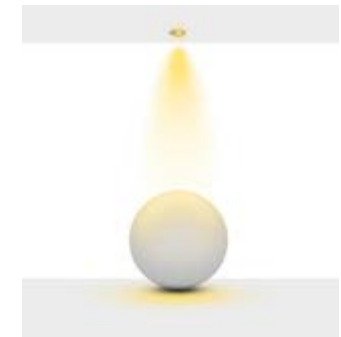

Product Name: Alys 2''
Product Code: M 200-22 SC10
Model No: 12020022

Product Specification / Ürün Özellikleri

Alys 2''

Installation Type : Recessed

Body and Heatsink : Aluminium Injection Body and Heatsink

Glass Options : Tempered (Standard) / Frosted

Body Color : Electrostatic Powder Coating

Led : Samsung

Driver : Tridonic / Philips / Osram / Eaglerise

Beam Options : 25° / 47°

Protection Type : IP20 / IP44

Hole Size : Ø85mm

Dimming Options : Phase-Cut / 1-10 V / DALI

Product Dimensions : H:50mm W:100mm

Alys 2''

Montaj Tipi : Sıva Altı

Gövde ve Soğutucu : Alüminyum Enjeksiyon Gövde ve Soğutucu

Cam Çeşitleri : Temperli (Standart) / Buzlu

Gövde Rengi : Elektrostatik Toz Boya

Led : Samsung

Sürücü : Tridonic / Philips / Osram / Eaglerise

Açı Seçenekleri : 25° / 47°

Koruma Sınıfı : IP20 / IP44

Delik Çapı : Ø85mm

Dim Opsiyonları : Triak / 1-10 V / DALI

Ürün Ölçüleri : Y:50mm G:100mm

	3000K Lumen	4000K Lumen	5000K Lumen	mA	Watt	CRI
Samsung Cob Led	710 lm	770 lm	830 lm	180	7 Watt	>80
Samsung Cob Led	1010 lm	1070 lm	1130 lm	250	10 Watt	>80
Samsung Cob Led	1222 lm	1261 lm	1313 lm	350	13 Watt	>80

Technical Informations / Tekniksel Bilgiler

HOLE DELİK
SIZE ÇAPI
85
MM

Available Finishes
Uygulama Renkleri

● Textured White Ral 9016

● Textured Black Ral 9005

● Textured Grey Ral 9006

*See page 678 for more finishes.

*Daha fazla renk için sayfa 678'e bakınız.

Beam Informations/ Açıl Bilgiler

Medium 47°

Additional / Ek Bilgiler