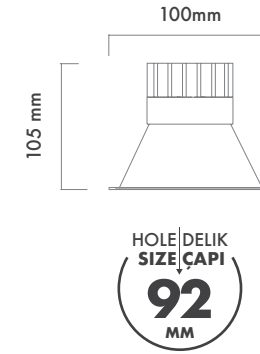

Technical Informations / Tekniksel Bilgiler

Available Finishes
Uygulama Renkleri

● Textured White Ral 9016

● Textured Black Ral 9005

● Textured Grey Ral 9006

*See page 678 for more finishes.

*Daha fazla renk için sayfa 678'e bakınız.