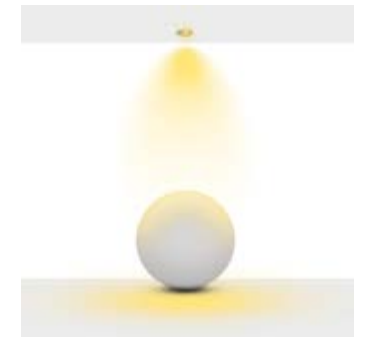

Beam Informations/ Açılabilir Bilgiler

Narrow 24°

Medium 40°

Wide 74°

Additional / Ek Bilgiler

Product Name :
3 Hours Emergency Battery

Product Name :
Urth Cable + 3 Pin Connector
with Urth Protection

Product Name :
Tridonic Set (Driver + Cob +
Holder)