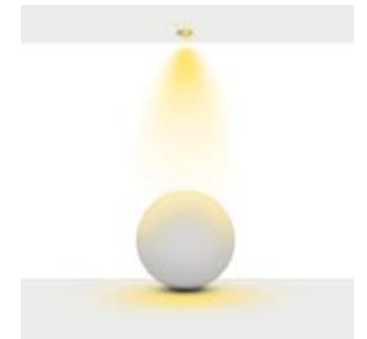

Product Name: Magnus Single
Product Code: M 300-60 SC10
Model No: 12030060

Product Specification / Ürün Özellikleri

Magnus Single

Magnus Tekli

Installation Type : Recessed

Montaj Tipi : Sıva Altı

Body and Heatsink : Aluminium Body and Aluminium Injection Heatsink

Gövde ve Soğutucu : DKP Metal Gövde ve Alüminyum Enjeksiyon Soğutucu

Glass Options : Tempered (Standard) / Frosted

Cam Çeşitleri : Temperli (Standart) / Buzlu

Body Color : Electrostatic Powder Coating

Gövde Rengi : Elektrostatik Toz Boya

Led : Samsung

Led : Samsung

Driver : Tridonic / Philips / Osram / Eaglerise

Sürücü : Tridonic / Philips / Osram / Eaglerise

Beam Options : 23° / 37° / 51°

Açı Seçenekleri : 23° / 37° / 51°

Protection Type : IP20 / IP44

Koruma Sınıfı : IP20 / IP44

Hole Size : Ø105mm

Delik Çapı : Ø105mm

Dimming Options : Phase-Cut / 1-10 V / DALI

Dim Opsiyonları : Triak / 1-10 V / DALI

Product Dimensions : H:110mm W:117mm

Ürün Ölçüleri : Y:110mm G:117mm

	3000K Lumen	4000K Lumen	5000K Lumen	mA	Watt	CRI
Samsung Cob Led	710 lm	770 lm	830 lm	180	7 Watt	>80
Samsung Cob Led	1010 lm	1070 lm	1130 lm	250	10 Watt	>80
Samsung Cob Led	1222 lm	1261 lm	1313 lm	350	13 Watt	>80

Technical Informations / Tekniksel Bilgiler

Various Inside Finishes
Kademe Renklendirilebilir

Available Finishes
Uygulama Renkleri

● Textured White Ral 9016

● Textured Black Ral 9005

● Textured Grey Ral 9006

*See page 678 for more finishes.

*Daha fazla renk için sayfa 678'e bakınız.

Beam Informations/ Açılabilir Bilgiler

Wide 51°

Additional / Ek Bilgiler

Product Name :
3 Hours Emergency Battery

Product Name :
Urth Cable + 3 Pin Connector
with Urth Protection