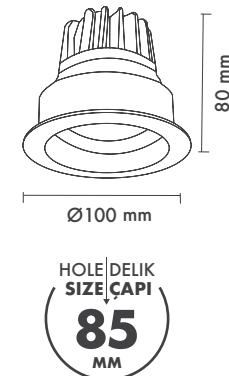

Technical Informations / Tekniksel Bilgiler

Available Finishes
Uygulama Renkleri

● Textured White Ral 9016

● Textured Black Ral 9005

● Textured Grey Ral 9006

*See page 678 for more finishes.

*Daha fazla renk için sayfa 678'e bakınız.