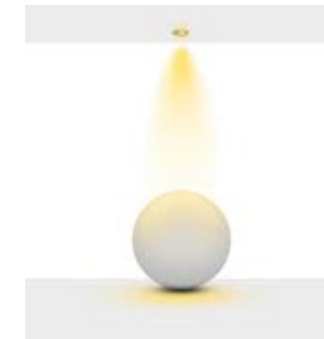

Beam Informations/ Açısız Bilgiler

Narrow 23°

Medium 37°

Wide 51°

Additional / Ek Bilgiler

Product Name :
3 Hours Emergency Battery

Product Name :
Urth Cable + 3 Pin Connector
with Urth Protection

Product Name :
Honey Comb Ø50 /
Kamaşma Engelleyici Petek
Ø50