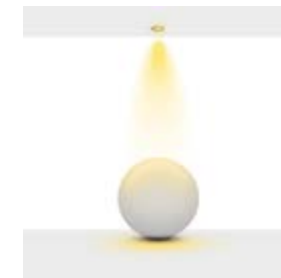

Beam Informations/ Açışal Bilgiler

Medium 36°