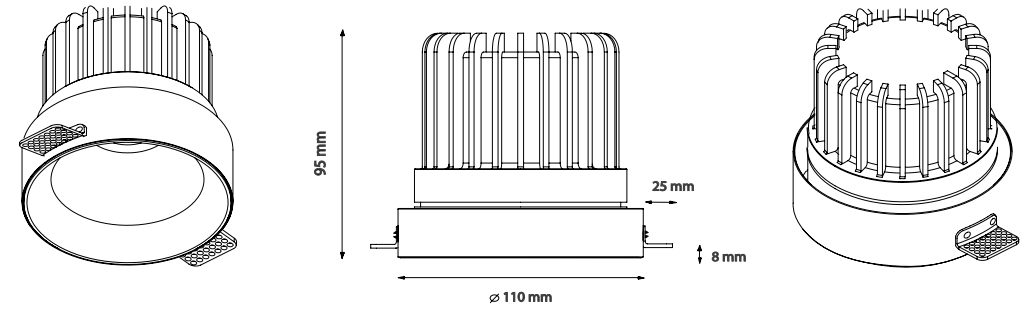

Technical Informations / Tekniksel Bilgiler

Available Finishes
Uygulama Renkleri

● Textured White Ral 9016

● Textured Black Ral 9005

● Textured Grey Ral 9006

*Please visit website for more finishes.

*Daha fazla renk için lütfen web sitesine bakınız.

Various Inside Reflectos
Çeşitlendirilebilir İç Reflektolar