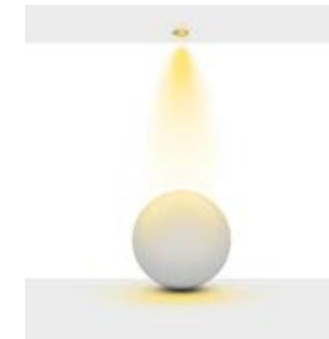

Beam Informations/ Açılal Bilgiler

Medium 36°

Additional / Ek Bilgiler

Product Name :
3 Hours Emergency Battery

Product Name :
Urth Cable + 3 Pin Connector
with Urth Protection

Product Name: Pinhole/D Spot
Product Code: M 200-13D SC10
Model No: 12020013D