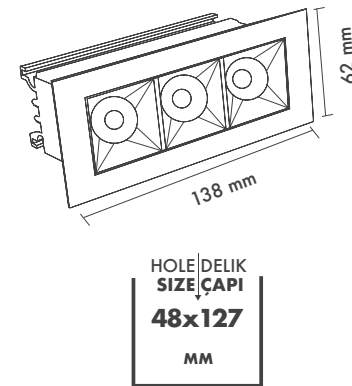

Delik Çapı : \varnothing 48x127mm

Dim Opsiyonları : Triak / 1-10 V / DALI

Ürün Ölçüleri : Y:61mm G:62mm U:138mm

Technical Informations / Tekniksel Bilgiler

High-definition optics made of high quality pmma material, integrated in the mirror antiglare screen that defines emission with luminance control UGR<13.