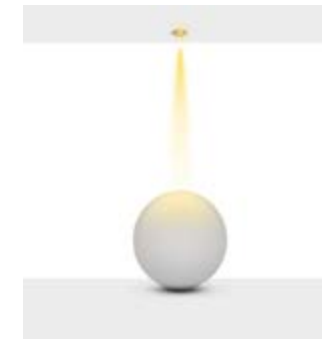

Beam Informations/ Açısıl Bilgiler

Narrow 25° / Lens

Medium 47°

Additional / Ek Bilgiler

Product Name :
3 Hours Emergency Battery

Product Name :
Urth Cable + 3 Pin Connector
with Urth Protection

Product Name: Alys 2''
Product Code: M 200-22 SC10
Model No: 12020022