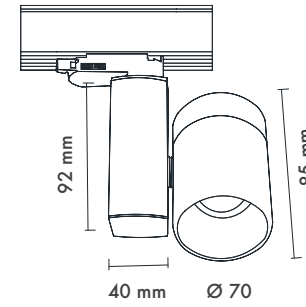

Technical Informations / Tekniksel Bilgiler

Side View of Reflecto Track 10

Available Finishes
Uygulama Renkleri

Textured White Ral 9016

Textured Black Ral 9005

Textured Grey Ral 9006

*See page 678 for more finishes.

*Daha fazla renk için sayfa 678'e bakınız.

Chrome/1

Cooper/2

Gold/3

Platinum/4

Black/5