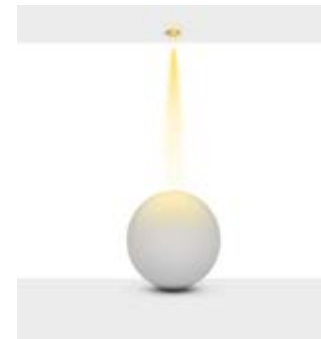

Narrow 23°

Medium 37°

Wide 51°

Additional / Ek Bilgiler

Product Name :
3 Hours Emergency Battery

Product Name :
Urth Cable + 3 Pin Connector
with Urth Protection

Product Name :
Honey Comb Ø50 /
Kamaşma Engelleyici Petek
Ø50