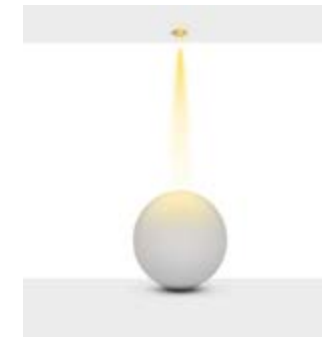

Narrow 19°

Medium 40°

Additional / Ek Bilgiler

Product Name :
3 Hours Emergency Battery

Product Name :
Urth Cable + 3 Pin Connector
with Urth Protection

Product Name: Reflecto Round 70 Trimless
Product Code: M 200-67/X SC10
Model No: 12020067