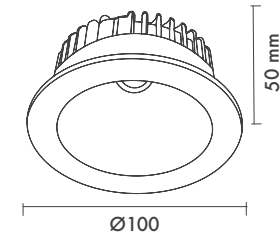

Technical Informations / Tekniksel Bilgiler

HOLE DELİK
SIZE ÇAPI
85
MM