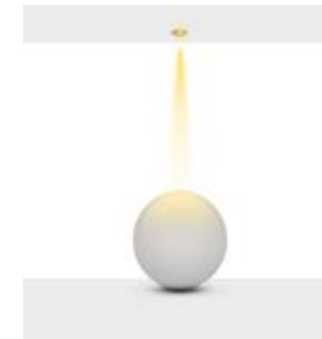

Beam Informations/ Açılabilir Bilgiler

Narrow 15°