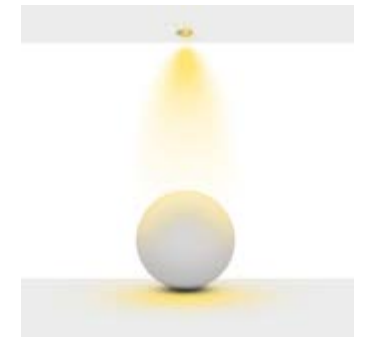

Product Name: Valeri Basic Adjustable
Product Code: M 200-31 OC10
Model No: 12020131

Product Specification / Ürün Özellikleri

Valeri Basic Adjustable

Installation Type : Recessed

Body and Heatsink : Aluminium Injection Body and Heatsink

Glass Options : Tempered (Standard) / Frosted

Body Color : Electrostatic Powder Coating

Led : Samsung

Driver : Tridonic / Philips / Osram / Eaglerise

Beam Options : 23° / 37° / 51°

Protection Type : IP20 / IP44

Hole Size : Ø92mm

Dimming Options : Phase-Cut / 1-10 V / DALI

Product Dimensions : H:110mm W:100mm

Valeri Düz Hareketli

Montaj Tipi : Sıva Altı

Gövde ve Soğutucu : Alüminyum Enjeksiyon Gövde ve Soğutucu

Cam Çeşitleri : Temperli (Standart) / Buzlu

Gövde Rengi : Elektrostatik Toz Boya

Led : Samsung

Sürücü : Tridonic / Philips / Osram / Eaglerise

Açı Seçenekleri : 23° / 37° / 51°

Koruma Sınıfı : IP20 / IP44

Delik Çapı : Ø92mm

Dim Opsiyonları : Triak / 1-10 V / DALI

Ürün Ölçüleri : Y:110mm G:100mm

Technical Informations / Tekniksel Bilgiler

Available Finishes
Uygulama Renkleri

● Textured White Ral 9016

● Textured Black Ral 9005

● Textured Grey Ral 9006

*See page 678 for more finishes.

*Daha fazla renk için sayfa 678'e bakınız.

Beam Informations/ Açısıl Bilgiler

Wide 51°

Additional / Ek Bilgiler

	3000K Lumen	4000K Lumen	5000K Lumen	mA	Watt	CRI
Samsung Cob Led	710 lm	770 lm	830 lm	180	7 Watt	>80
Samsung Cob Led	1010 lm	1070 lm	1130 lm	250	10 Watt	>80
Samsung Cob Led	1222 lm	1261 lm	1313 lm	350	13 Watt	>80