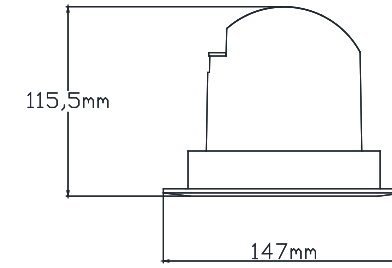

Technical Informations / Tekniksel Bilgiler

Available Finishes
Uygulama Renkleri

● Textured White Ral 9016

● Textured Black Ral 9005

● Textured Grey Ral 9006

*See page 678 for more finishes.

*Daha fazla renk için sayfa 678'e bakınız.