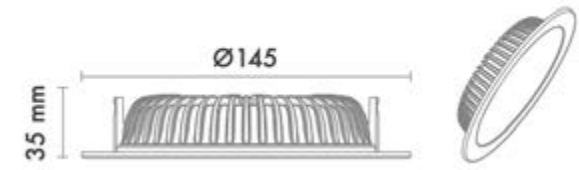

Technical Informations / Tekniksel Bilgiler

HOLE DELİK
SIZE ÇAPI
130
MM

Available Finishes
Uygulama Renkleri

● Textured White Ral 9016

● Textured Black Ral 9005

● Textured Grey Ral 9006

*See page 678 for more finishes.

*Daha fazla renk için sayfa 678'e bakınız.