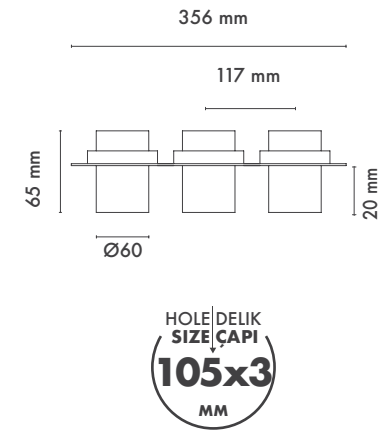

Technical Informations / Tekniksel Bilgiler

Available Finishes
Uygulama Renkleri

● Textured White Ral 9016

● Textured Black Ral 9005

● Textured Grey Ral 9006

*See page 678 for more finishes.

*Daha fazla renk için sayfa 678'e bakınız.