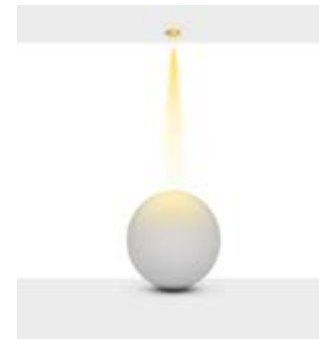

Narrow 23°

Medium 37°

Wide 51°

Additional / Ek Bilgiler

Product Name :
3 Hours Emergency Battery

Product Name :
Urth Cable + 3 Pin Connector
with Urth Protection

Product Name :
Honey Comb Ø50 /
Kamaşma Engelleyici Petek
Ø50