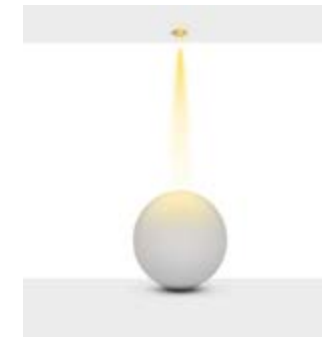

Beam Informations/ Açısız Bilgiler

Narrow 25° / Lens