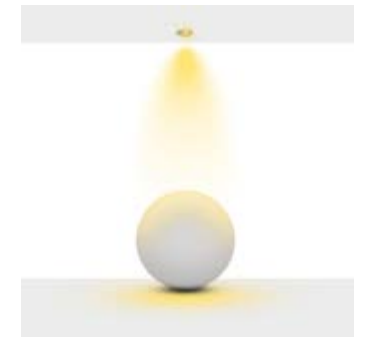

Beam Informations/ Açısal Bilgiler

Narrow 23°

Medium 37°

Wide 51°

Additional / Ek Bilgiler

Product Name :
3 Hours Emergency Battery

Product Name :
Urth Cable + 3 Pin Connector
with Urth Protection

Product Name :
Honey Comb Ø50 /
Kamaşma Engelleyici Petek
Ø50