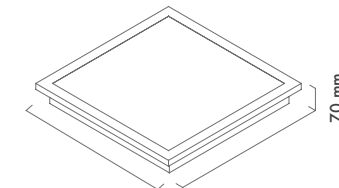

120 mm / 150 mm / 175 mm
216 mm / 294 mm

HOLE DELIK
SIZE ÇAPI
105x105
MM

Available Finishes
Uygulama Renkleri

Textured White Ral 9016

Textured Black Ral 9005

Textured Grey Ral 9006

*See page 678 for more finishes.