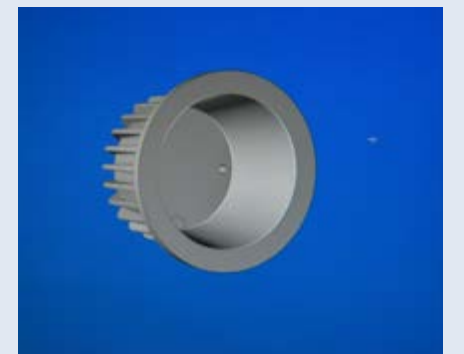

1995

New Factory

Increased capacity and high demand of exporting locations required new plant enterprise. During this year, Metsan activated a new factory occupying 3000 m² closed space in Kağıthane. Romania, Ukraine, Bulgaria joined to the exported countries.

With the raise in the number of exported countries product certification procedure launched.

Together with the new plant the manufacturing process involved a structure divided into departments.

2002

Moving to Hadimkoy Factory

The brisk in African market fostered Metsan to enhance its production capacity once more. Metsan founded a new production facility in Hadımköy due to scarce volume. A novel period has begun in exportation to Africa and Turkic Republics market via the production at 15000m² closed space.

The raise in production capacity brought about capability of supplyment in high quantities and it outshone all the others.

With the foundation of new factory in Hadımköy Metsan took the first step in institutionalisation in terms of administration

2009

New Investment for LED Products

Led technology in lighting products commenced to spread towards the end of 2000s. Metsan followingly took action to manufacture first led product range. For leds Metsan made an agreement with worldwide leader Osram comprising supplyent and technology support. And it put Led Downlight Series on with assurance.

To become adapted to new technologies is mandatory for a competitive industrial structure.

Metsan 2000 together with Led Series turned into a structure coming up with an alternative product set.

2012

Metsan Started for Changing Corporate Identity

As the brand familiarity ascended, practices began to redesign the corporate identity. It was a turning point for Metsan on the way to branding.