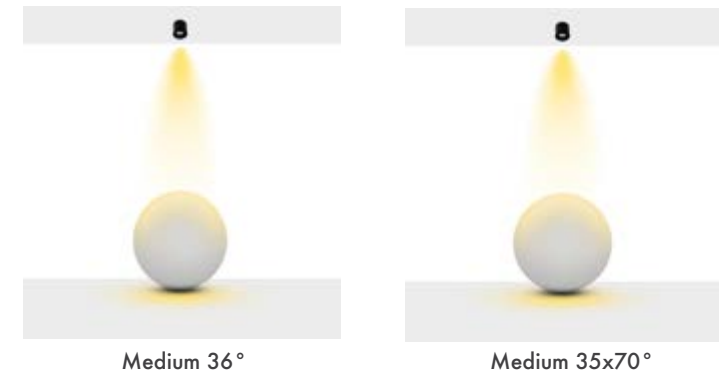

Beam Informations/ Açısıl Bilgiler

Additional / Ek Bilgiler

Product Name :
3 Hours Emergency Battery

Product Name :
Urth Cable + 3 Pin Connector
with Urth Protection

	3000K Lumen	4000K Lumen	5000K Lumen	mA	Watt	CRI
Osram High Power	4700 lm	4800 lm	4900 lm	500	50 Watt	>80
Osram High Power	5900 lm	6000 lm	6100 lm	600	70 Watt	>80
Osram High Power	7400 lm	7500 lm	7600 lm	700	90 Watt	>80
Osram High Power	8900 lm	9000 lm	9100 lm	800	100 Watt	>80