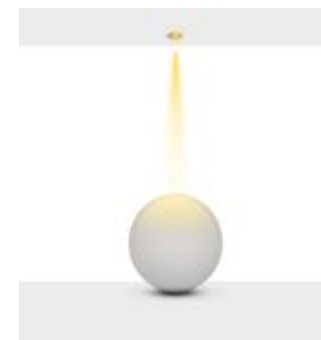

Beam Informations/ Açısıl Bilgiler

Narrow 23°

Medium 37°

Wide 51°

Additional / Ek Bilgiler

Product Name :
3 Hours Emergency Battery

Product Name :
Urth Cable + 3 Pin Connector
with Urth Protection

Product Name :
Honey Comb Ø50 /
Kamaşma Engelleyici Petek
Ø50