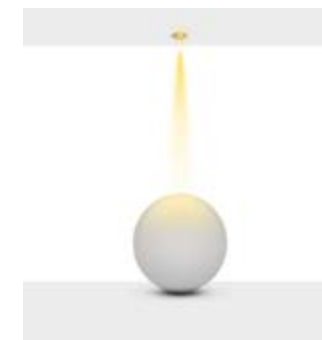

Beam Informations/ Açıl Bilgiler

Narrow 15°