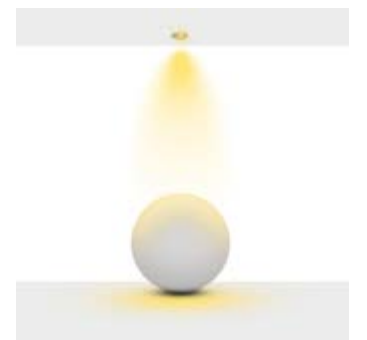

Beam Informations/ Açısız Bilgiler

Narrow 23°

Medium 37°

Wide 51°

Additional / Ek Bilgiler

Product Name :
3 Hours Emergency Battery

Product Name :
Urth Cable + 3 Pin Connector
with Urth Protection

Product Name :
Honey Comb Ø50 /
Kamaşma Engelleyici Petek
Ø50