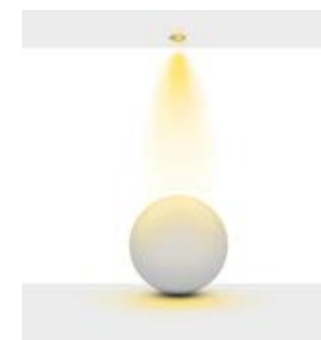

Product Name: Neptune Double
Product Code: M 200-14 SC10
Model No: 12020014

Product Specification / Ürün Özellikleri

Neptune Double

Installation Type : Recessed

Body and Heatsink : Aluminium Injection Body and Heatsink

Glass Options : Tempered (Standard) / Frosted

Body Color : Electrostatic Powder Coating

Led : Samsung

Driver : Tridonic / Philips / Osram / Eaglerise

Beam Options : 25° / 47°

Protection Type : IP20 / IP44

Hole Size : Ø85mm x 2

Dimming Options : Phase-Cut / 1-10 V / DALI

Product Dimensions : H:85mm W:1192mm

Neptune İkili

Montaj Tipi : Sıva Altı

Gövde ve Soğutucu : Alüminyum Enjeksiyon Gövde ve Soğutucu

Cam Çeşitleri : Temperli (Standart) / Buzlu

Gövde Rengi : Elektrostatik Toz Boya

Led : Samsung

Sürücü : Tridonic / Philips / Osram / Eaglerise

Açı Seçenekleri : 25° / 47°

Koruma Sınıfı : IP20 / IP44

Delik Çapı : Ø85mm x 2

Dim Opsiyonları : Triak / 1-10 V / DALI

Ürün Ölçüleri : Y:85mm G:192mm

	3000K Lumen	4000K Lumen	5000K Lumen	mA	Watt	CRI
Samsung Cob Led	1420 lm	1540 lm	1660 lm	180	14 Watt	>80
Samsung Cob Led	2020 lm	2140 lm	2260 lm	250	20 Watt	>80
Samsung Cob Led	2444 lm	2522 lm	2626 lm	350	26 Watt	>80

Technical Informations / Tekniksel Bilgiler

Available Finishes
Uygulama Renkleri

● Textured White Ral 9016

● Textured Black Ral 9005

● Textured Grey Ral 9006

*See page 678 for more finishes.

*Daha fazla renk için sayfa 678'e bakınız.

Beam Informations/ Açılabilir Bilgiler

Medium 47°

Additional / Ek Bilgiler