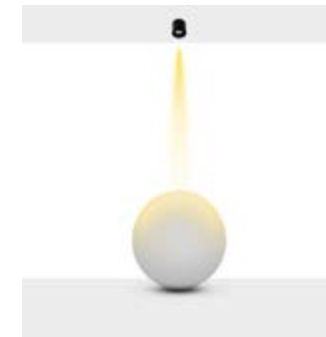

Beam Informations/ Açılabilir Bilgiler

Extra Narrow 18°

Additional / Ek Bilgiler

Product Name :
3 Hours Emergency Battery

Product Name :
Urth Cable + 3 Pin Connector
with Urth Protection

Product Name: Bonatti 30 Surface
Product Code: MSR-36 090 C30
Model No: 12600136