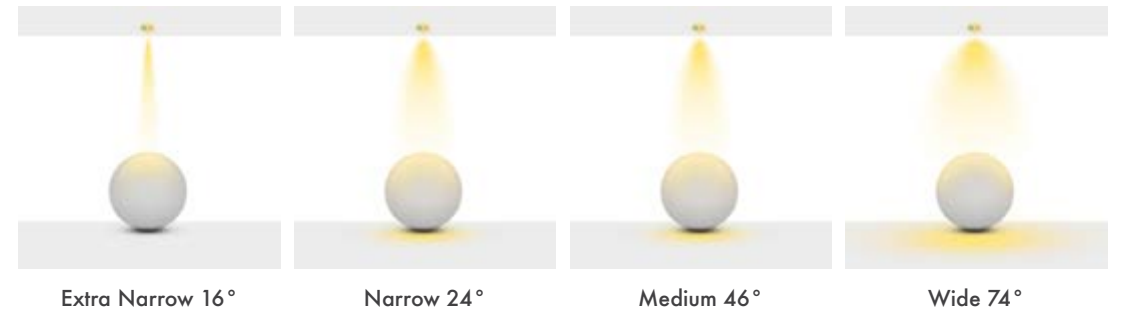

Beam Informations/ Açısız Bilgiler

Additional / Ek Bilgiler

Product Name :
3 Hours Emergency Battery

Product Name :
Urth Cable + 3 Pin Connector
with Urth Protection

Product Name :
Tridonic Set (Driver + Cob +
Holder)

Product Name :
Anti-Glare Shield / Kamaşma
Engelleyici Kalkan